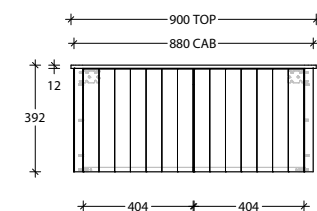

Durasein (12mm)