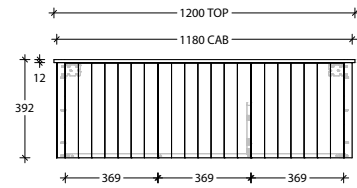

STANDARD SIZES	600mm	750mm	900mm	1200mm Single	1200mm Double	1500mm Single	1500mm Double	1800mm Double
Width (mm)	600	750	900	1200	1200	1500	1500	1800
Depth (mm)	500	500	500	500	500	500	500	500
Height (mm) Cherry Pie / Caesarstone Mineral (20mm)	400	400	400	400	400	400	400	400
Height (mm) Durasein (12mm)	392	392	392	392	392	392	392	392
Number of Doors	2	2	2	3	3	3	3	3
Basin Configurations	Centre	Centre	Centre	Centre/ Offset	Double	Centre/ Offset	Double	Double

## NEUE ALL DOOR - WALL HUNG VANITY

1200mm Offset (available as Left or Right hand offset)

Front View

Cherry Pie / Caesarstone Mineral (20mm)

Durasein (12mm)

Top View

Side View