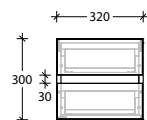

STANDARD SIZES	600mm	750mm	900mm	1200mm Single	1200mm Double	1500mm Single	1500mm Double	1800mm Double
Width (mm)	600	750	900	1200	1200	1500	1500	1800
Depth (mm)	500	500	500	500	500	500	500	500
Wall Hung Height (mm) Cherry Pie / Durasein	400/392	400/392	400/392	400/392	400/392	400/392	400/392	400/392
Number of Doors	2	2	2	3	3	3	3	3
Basin Configurations	Centre	Centre	Centre	Centre/ Offset	Double	Centre/ Offset	Double	Double

### 1500mm Double

Front View

Top View

Side View

### 1800mm Double

Front View

Top View

Side View

### Optional Drawer Box

Front View

Top View

Side View