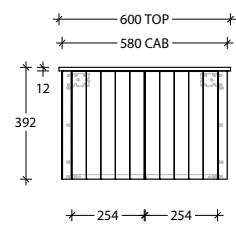

Durasein (12mm)