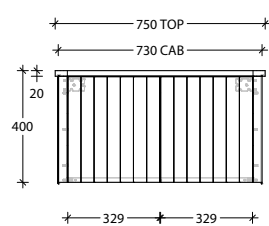

750mm

Front View

Cherry Pie / Caesarstone Mineral (20mm)