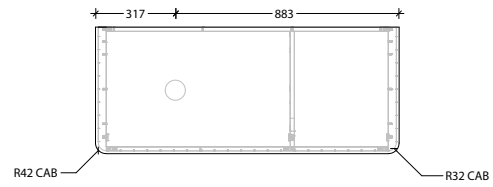

KADO

NEUE ALL DOOR - WALL HUNG VANITY

1200mm Offset (available as Left or Right hand offset)

Cherry Pie / Caesarstone Mineral (20mm)

Durasein (12mm)

Top View

1200mm Double

Cherry Pie / Caesarstone Mineral (20mm)

Durasein (12mm)