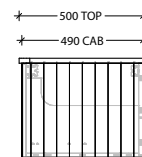

KADO

NEUE ALL DOOR - WALL HUNG VANITY

1500mm Centre

Front View

Cherry Pie / Caesarstone Mineral (20mm)

Durasein (12mm)

Top View

Side View

1500mm Offset (available as Left or Right hand offset)

Front View

Cherry Pie / Caesarstone Mineral (20mm)

Durasein (12mm)

Top View

Side View

1500mm Double

Front View

Cherry Pie / Caesarstone Mineral (20mm)

Durasein (12mm)

Top View

Side View