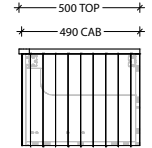

KADO

NEUE ALL DOOR - WALL HUNG VANITY

1200mm Offset (available as Left or Right hand offset)

Cherry Pie / Caesarstone Mineral (20mm)

Durasein (12mm)

Side View

1200mm Double

Cherry Pie / Caesarstone Mineral (20mm)

Durasein (12mm)