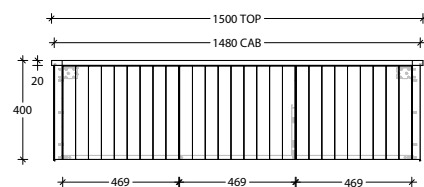

Side View

1500mm Double

Front View

Cherry Pie / Caesarstone Mineral (20mm)