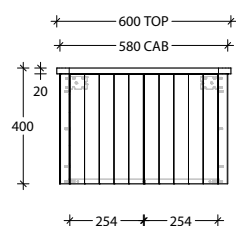

KADO

NEUE ALL DOOR - WALL HUNG VANITY

600mm

Front View

Cherry Pie / Caesarstone Mineral (20mm)