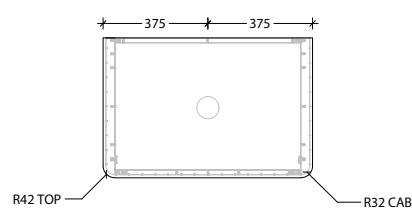

KADO

NEUE ALL DOOR - WALL HUNG VANITY

600mm

Front View

Cherry Pie / Caesarstone Mineral (20mm)

Durasein (12mm)

Top View

Side View

750mm

Front View

Cherry Pie / Caesarstone Mineral (20mm)

Durasein (12mm)

Top View

Side View

900mm

Front View

Cherry Pie / Caesarstone Mineral (20mm)

Durasein (12mm)

Top View

Side View

1200mm Centre

Front View

Cherry Pie / Caesarstone Mineral (20mm)

Durasein (12mm)

Top View

Side View