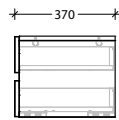

STANDARD SIZES	600mm	750mm	900mm	1200mm Single	1200mm Double	1500mm Single	1500mm Double	1800mm Double
Width (mm)	600	750	900	1200	1200	1500	1500	1800
Depth (mm)	500	500	500	500	500	500	500	500
Height (mm) Cherry Pie / Caesarstone Mineral (20mm)	400	400	400	400	400	400	400	400
Height (mm) Durasein (12mm)	392	392	392	392	392	392	392	392
Number of Doors	2	2	2	3	3	3	3	3
Basin Configurations	Centre	Centre	Centre	Centre/ Offset	Double	Centre/ Offset	Double	Double

### Optional Drawer Box

Front View

Top View

Side View