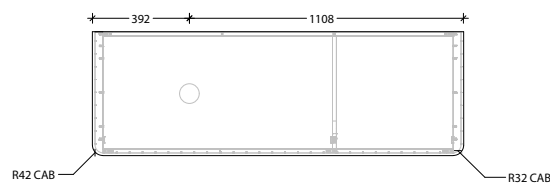

KADO

NEUE ALL DOOR - WALL HUNG VANITY

1500mm Centre

Front View

Cherry Pie / Caesarstone Mineral (20mm)

Durasein (12mm)

Top View

Side View

1500mm Offset (available as Left or Right hand offset)

Front View

Cherry Pie / Caesarstone Mineral (20mm)

Durasein (12mm)

Top View

Side View

1500mm Double

Front View

Cherry Pie / Caesarstone Mineral (20mm)

Durasein (12mm)

Top View

Side View