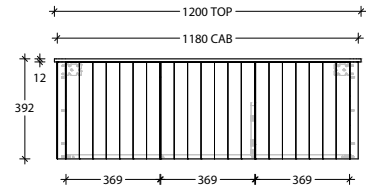

Durasein (12mm)