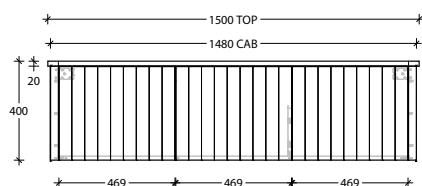

1500mm Offset (available as Left or Right hand offset)

Front View