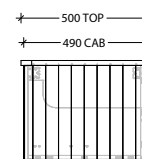

KADO

NEUE ALL DOOR - WALL HUNG VANITY

1500mm Centre

Front View

Cherry Pie / Caesarstone Mineral (20mm)

Durasein (12mm)

Top View

Side View

1500mm Offset (available as Left or Right hand offset)

Front View

Cherry Pie / Caesarstone Mineral (20mm)

Durasein (12mm)

Top View

Side View

1500mm Double

Front View

Cherry Pie / Caesarstone Mineral (20mm)

Durasein (12mm)

Top View

Side View