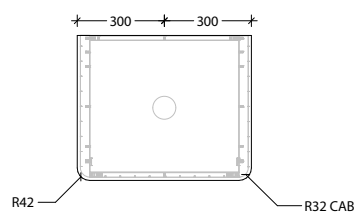

KADO

NEUE ALL DOOR - WALL HUNG VANITY

600mm

Front View

Cherry Pie / Caesarstone Mineral (20mm)

Durasein (12mm)

Top View

Side View

750mm

Front View

Cherry Pie / Caesarstone Mineral (20mm)

Durasein (12mm)

Top View

Side View

900mm

Front View

Cherry Pie / Caesarstone Mineral (20mm)

Durasein (12mm)

Top View

Side View

1200mm Centre

Front View

Cherry Pie / Caesarstone Mineral (20mm)

Durasein (12mm)

Top View

Side View