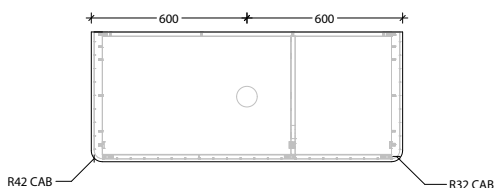

STANDARD SIZES	600mm	750mm	900mm	1200mm Single	1200mm Double	1500mm Single	1500mm Double	1800mm Double
Width (mm)	600	750	900	1200	1200	1500	1500	1800
Depth (mm)	500	500	500	500	500	500	500	500
Wall Hung Height (mm) Cherry Pie / Durasein	400/392	400/392	400/392	400/392	400/392	400/392	400/392	400/392
Number of Doors	2	2	2	3	3	3	3	3
Basin Configurations	Centre	Centre	Centre	Centre/ Offset	Double	Centre/ Offset	Double	Double

### 750mm

Front View

Top View

Side View

### 900mm

Front View

Top View

Side View

### 1200mm Centre

Front View

Top View

Side View