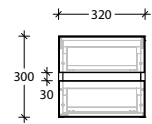

STANDARD SIZES	600mm	750mm	900mm	1200mm Single	1200mm Double	1500mm Single	1500mm Double	1800mm Double
Width (mm)	600	750	900	1200	1200	1500	1500	1800
Depth (mm)	500	500	500	500	500	500	500	500
Height (mm) Cherry Pie / Caesarstone Mineral (20mm)	400	400	400	400	400	400	400	400
Height (mm) Durasein (12mm)	392	392	392	392	392	392	392	392
Number of Doors	2	2	2	3	3	3	3	3
Basin Configurations	Centre	Centre	Centre	Centre/ Offset	Double	Centre/ Offset	Double	Double

### Optional Drawer Box

Front View

Top View

Side View