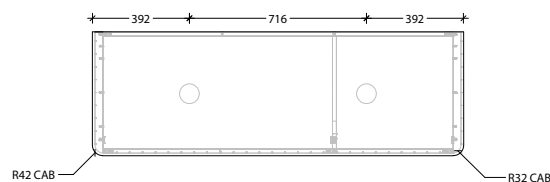

KADO

NEUE ALL DOOR - WALL HUNG VANITY

1500mm Centre

Front View

Cherry Pie / Caesarstone Mineral (20mm)

Durasein (12mm)

Top View

Side View

1500mm Offset (available as Left or Right hand offset)

Front View

Cherry Pie / Caesarstone Mineral (20mm)

Durasein (12mm)

Top View

Side View

1500mm Double

Front View

Cherry Pie / Caesarstone Mineral (20mm)

Durasein (12mm)

Top View

Side View