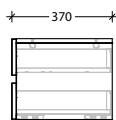

STANDARD SIZES	600mm	750mm	900mm	1200mm Single	1200mm Double	1500mm Single	1500mm Double	1800mm Double
Width (mm)	600	750	900	1200	1200	1500	1500	1800
Depth (mm)	500	500	500	500	500	500	500	500
Wall Hung Height (mm) Cherry Pie / Durasein	400/392	400/392	400/392	400/392	400/392	400/392	400/392	400/392
Number of Doors	2	2	2	3	3	3	3	3
Basin Configurations	Centre	Centre	Centre	Centre/ Offset	Double	Centre/ Offset	Double	Double

### 1200mm Double

Front View

Top View

Side View

### 1800mm Double

Front View

Top View

Side View

### Optional Drawer Box

Front View

Top View

Side View