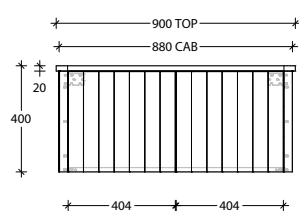

900mm

Front View

Cherry Pie / Caesarstone Mineral (20mm)