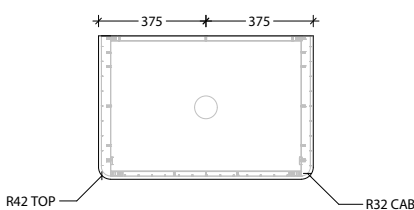

STANDARD SIZES	600mm	750mm	900mm	1200mm Single	1200mm Double	1500mm Single	1500mm Double	1800mm Double
Width (mm)	600	750	900	1200	1200	1500	1500	1800
Depth (mm)	500	500	500	500	500	500	500	500
Wall Hung Height (mm) Cherry Pie / Durasein	400/392	400/392	400/392	400/392	400/392	400/392	400/392	400/392
Number of Doors	2	2	2	3	3	3	3	3
Basin Configurations	Centre	Centre	Centre	Centre/ Offset	Double	Centre/ Offset	Double	Double

### 600mm

Front View

Top View

Side View

### 750mm

Front View

Top View

Side View

### 1200mm Centre

Front View

Top View

Side View