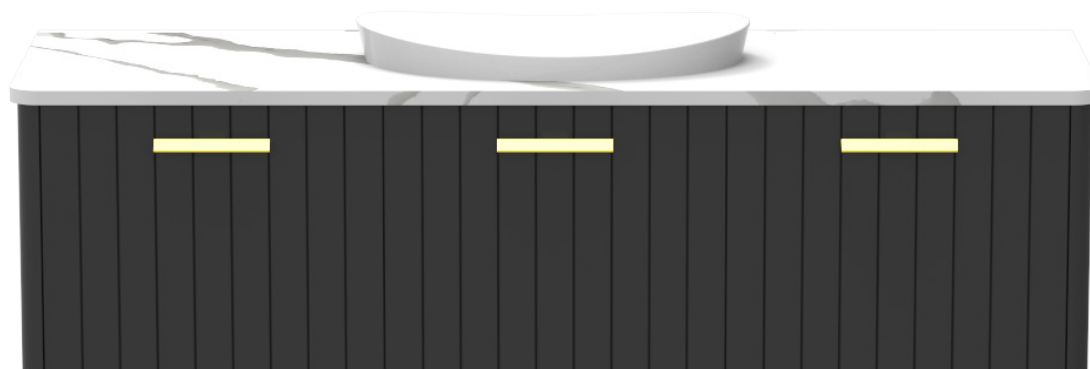

KADO

NEUE ALL DOOR - WALL HUNG VANITY

SPECIFICATIONS

Recommended Use	Domestic, Hotel and Commercial
Vanity Top Material (see page 2)	Cherry Pie (20mm) or Durasein (12mm). Basin sold separately
Vanity Unit Material	MDF MR E0 (Medium Density Fibreboard, Moisture Resistant, Rated Emission Level E0)
Vanity Colour Variations	White Matte Polyurethane, Feather Grey Matte Polyurethane, Milton Moon Matte Grey Polyurethane, Black Matte Polyurethane.
Interior Finish	Graphite Grey
Tap Hole Availability	0, 1 or 3 Tap Holes (pending basin selection)
Waste	Chrome Universal Plug & Waste 40mm Outlet (included).
Fixing	Bolted/Screwed to the wall by a licensed tradesperson- Fixings not included.
Optional Drawer Box	Optional Drawer Box with Premium soft-close drawers in graphite (sold separately).
Handle Options or Push-to-Open	60mm Blaze Handle available in <i>Brushed Nickel, Brushed Matte Black, Matte White, Brushed Brass.</i> 160mm Hammer Handle available in <i>Brushed Brass, Brushed Nickel, Brushed Matte Black or Chrome.</i> Push-to-Open doors.