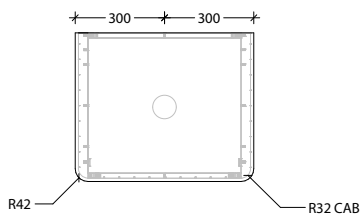

STANDARD SIZES	600mm	750mm	900mm	1200mm Single	1200mm Double	1500mm Single	1500mm Double	1800mm Double
Width (mm)	600	750	900	1200	1200	1500	1500	1800
Depth (mm)	500	500	500	500	500	500	500	500
Wall Hung Height (mm) Cherry Pie / Durasein	400/392	400/392	400/392	400/392	400/392	400/392	400/392	400/392
Number of Doors	2	2	2	3	3	3	3	3
Basin Configurations	Centre	Centre	Centre	Centre/ Offset	Double	Centre/ Offset	Double	Double

### 600mm

Front View

Top View

Side View

### 750mm

Front View

Top View

Side View

### 1200mm Double

Front View

Top View

Side View