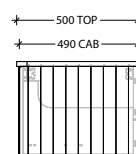

STANDARD SIZES	600mm	750mm	900mm	1200mm Single	1200mm Double	1500mm Single	1500mm Double	1800mm Double
Width (mm)	600	750	900	1200	1200	1500	1500	1800
Depth (mm)	500	500	500	500	500	500	500	500
Height (mm) Cherry Pie / Caesarstone Mineral (20mm)	400	400	400	400	400	400	400	400
Height (mm) Durasein (12mm)	392	392	392	392	392	392	392	392
Number of Doors	2	2	2	3	3	3	3	3
Basin Configurations	Centre	Centre	Centre	Centre/ Offset	Double	Centre/ Offset	Double	Double

### 600mm

Front View

Cherry Pie / Caesarstone Mineral (20mm)

Durasein (12mm)

Top View

Side View