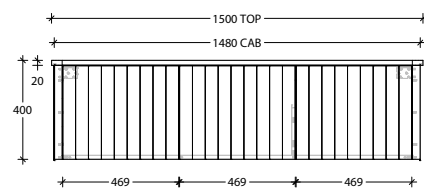

Side View

1500mm Offset (available as Left or Right hand offset)

Front View

Cherry Pie / Caesarstone Mineral (20mm)