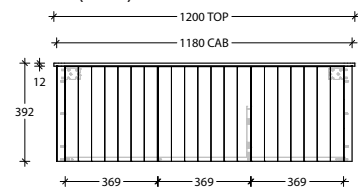

Durasein (12mm)