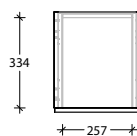

### 1500mm Offset (available as Left or Right hand offset)

Front View

Top View

Side View

### 1500mm Double

Front View

Top View

Side View

### 1800mm Double

Front View

Top View

Side View

### Optional Drawer Box

Front View

Top View

Side View