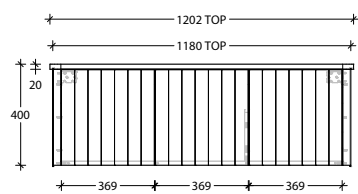

1200mm Centre

Front View

Cherry Pie / Caesarstone Mineral (20mm)