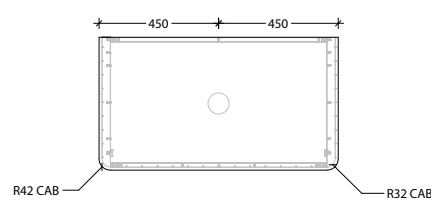

KADO

NEUE ALL DOOR - WALL HUNG VANITY

600mm

Front View

Cherry Pie / Caesarstone Mineral (20mm)

Durasein (12mm)

Top View

Side View

750mm

Front View

Cherry Pie / Caesarstone Mineral (20mm)

Durasein (12mm)

Top View

Side View

900mm

Front View

Cherry Pie / Caesarstone Mineral (20mm)

Durasein (12mm)

Top View

Side View

1200mm Centre

Front View

Cherry Pie / Caesarstone Mineral (20mm)

Durasein (12mm)

Top View

Side View