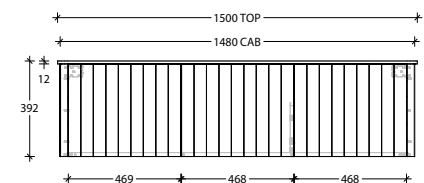

Durasein (12mm)