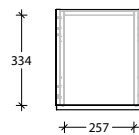

STANDARD SIZES	600mm	750mm	900mm	1200mm Single	1200mm Double	1500mm Single	1500mm Double	1800mm Double
Width (mm)	600	750	900	1200	1200	1500	1500	1800
Depth (mm)	500	500	500	500	500	500	500	500
Height (mm) Cherry Pie / Caesarstone Mineral (20mm)	400	400	400	400	400	400	400	400
Height (mm) Durasein (12mm)	392	392	392	392	392	392	392	392
Number of Doors	2	2	2	3	3	3	3	3
Basin Configurations	Centre	Centre	Centre	Centre/ Offset	Double	Centre/ Offset	Double	Double

### 1800mm Double

Front View

Cherry Pie / Caesarstone Mineral (20mm)

Durasein (12mm)

Top View

Side View

### Optional Drawer Box

Front View

Top View

Side View