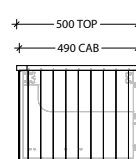

STANDARD SIZES	600mm	750mm	900mm	1200mm Single	1200mm Double	1500mm Single	1500mm Double	1800mm Double
Width (mm)	600	750	900	1200	1200	1500	1500	1800
Depth (mm)	500	500	500	500	500	500	500	500
Height (mm) Cherry Pie / Caesarstone Mineral (20mm)	400	400	400	400	400	400	400	400
Height (mm) Durasein (12mm)	392	392	392	392	392	392	392	392
Number of Doors	2	2	2	3	3	3	3	3
Basin Configurations	Centre	Centre	Centre	Centre/ Offset	Double	Centre/ Offset	Double	Double

### 900mm

Front View

Cherry Pie / Caesarstone Mineral (20mm)

Durasein (12mm)

Top View

Side View