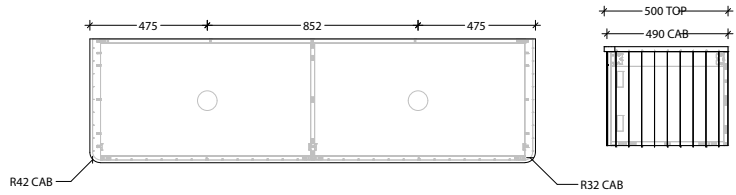

Top View

Side View