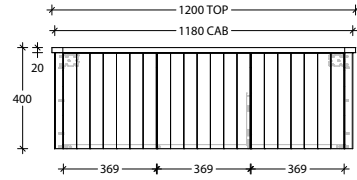

KADO

NEUE ALL DOOR - WALL HUNG VANITY

1200mm Offset (available as Left or Right hand offset)

Front View

Cherry Pie / Caesarstone Mineral (20mm)