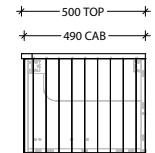

STANDARD SIZES	600mm	750mm	900mm	1200mm Single	1200mm Double	1500mm Single	1500mm Double	1800mm Double
Width (mm)	600	750	900	1200	1200	1500	1500	1800
Depth (mm)	500	500	500	500	500	500	500	500
Height (mm) Cherry Pie / Caesarstone Mineral (20mm)	400	400	400	400	400	400	400	400
Height (mm) Durasein (12mm)	392	392	392	392	392	392	392	392
Number of Doors	2	2	2	3	3	3	3	3
Basin Configurations	Centre	Centre	Centre	Centre/ Offset	Double	Centre/ Offset	Double	Double

### 1200mm Double

Front View

Cherry Pie / Caesarstone Mineral (20mm)

Durasein (12mm)

Top View

Side View