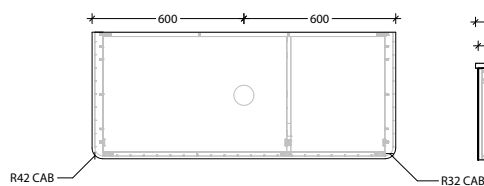

KADO

NEUE ALL DOOR - WALL HUNG VANITY

600mm

Front View

Cherry Pie / Caesarstone Mineral (20mm)

Durasein (12mm)

Top View

Side View

750mm

Front View

Cherry Pie / Caesarstone Mineral (20mm)

Durasein (12mm)

Top View

Side View

900mm

Front View

Cherry Pie / Caesarstone Mineral (20mm)

Durasein (12mm)

Top View

Side View

1200mm Centre

Front View

Cherry Pie / Caesarstone Mineral (20mm)

Durasein (12mm)

Top View

Side View