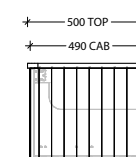

STANDARD SIZES	600mm	750mm	900mm	1200mm Single	1200mm Double	1500mm Single	1500mm Double	1800mm Double
Width (mm)	600	750	900	1200	1200	1500	1500	1800
Depth (mm)	500	500	500	500	500	500	500	500
Height (mm) Cherry Pie / Caesarstone Mineral (20mm)	400	400	400	400	400	400	400	400
Height (mm) Durasein (12mm)	392	392	392	392	392	392	392	392
Number of Doors	2	2	2	3	3	3	3	3
Basin Configurations	Centre	Centre	Centre	Centre/ Offset	Double	Centre/ Offset	Double	Double

### 1200mm Centre

Front View

Cherry Pie / Caesarstone Mineral (20mm)

Durasein (12mm)

Top View

Side View