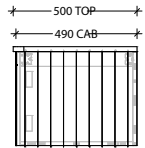

STANDARD SIZES	600mm	750mm	900mm	1200mm Single	1200mm Double	1500mm Single	1500mm Double	1800mm Double
Width (mm)	600	750	900	1200	1200	1500	1500	1800
Depth (mm)	500	500	500	500	500	500	500	500
Height (mm) Cherry Pie / Caesarstone Mineral (20mm)	400	400	400	400	400	400	400	400
Height (mm) Durasein (12mm)	392	392	392	392	392	392	392	392
Number of Doors	2	2	2	3	3	3	3	3
Basin Configurations	Centre	Centre	Centre	Centre/ Offset	Double	Centre/ Offset	Double	Double

### Optional Drawer Box

Front View

Top View

Side View