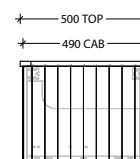

### 1500mm Centre

Front View

Top View

Side View

### 1500mm Offset (available as Left or Right hand offset)

Front View

Top View

Side View

### 1500mm Double

Front View

Top View

Side View