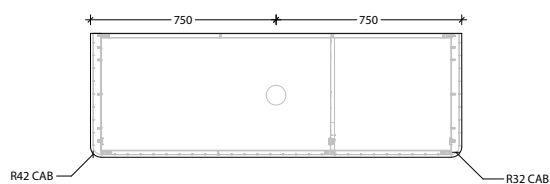

KADO

NEUE ALL DOOR - WALL HUNG VANITY

1500mm Centre

Front View

Cherry Pie / Caesarstone Mineral (20mm)

Durasein (12mm)

Top View

Side View

1500mm Offset (available as Left or Right hand offset)

Front View

Cherry Pie / Caesarstone Mineral (20mm)

Durasein (12mm)

Top View

Side View

1500mm Double

Front View

Cherry Pie / Caesarstone Mineral (20mm)

Durasein (12mm)

Top View

Side View