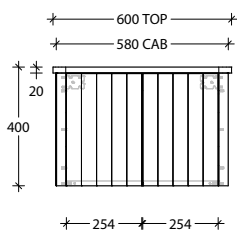

STANDARD SIZES	600mm	750mm	900mm	1200mm Single	1200mm Double	1500mm Single	1500mm Double	1800mm Double
Width (mm)	600	750	900	1200	1200	1500	1500	1800
Depth (mm)	500	500	500	500	500	500	500	500
Wall Hung Height (mm) Cherry Pie / Durasein	400/392	400/392	400/392	400/392	400/392	400/392	400/392	400/392
Number of Doors	2	2	2	3	3	3	3	3
Basin Configurations	Centre	Centre	Centre	Centre/ Offset	Double	Centre/ Offset	Double	Double

### 600mm

Front View

Top View

Side View

### 750mm

Front View

Top View

Side View

### 1200mm Centre

Front View

Top View

Side View