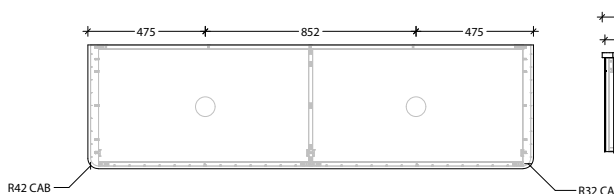

### 1500mm Offset (available as Left or Right hand offset)

Front View

Top View

Side View

### 1500mm Double

Front View

Top View

Side View

### 1800mm Double

Front View

Top View

Side View

### Optional Drawer Box

Front View

Top View

Side View