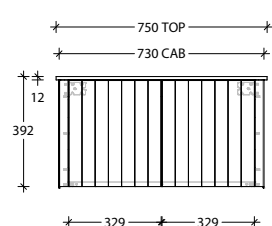

Durasein (12mm)