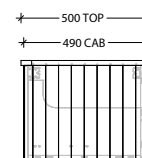

KADO

NEUE ALL DOOR - WALL HUNG VANITY

1500mm Centre

Front View

Cherry Pie / Caesarstone Mineral (20mm)

Durasein (12mm)

Top View

Side View

1500mm Offset (available as Left or Right hand offset)

Front View

Cherry Pie / Caesarstone Mineral (20mm)

Durasein (12mm)

Top View

Side View

1500mm Double

Front View

Cherry Pie / Caesarstone Mineral (20mm)

Durasein (12mm)

Top View

Side View