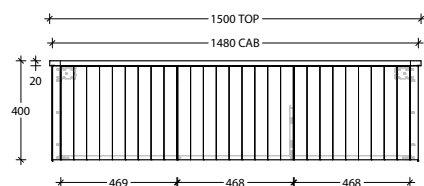

KADO

NEUE ALL DOOR - WALL HUNG VANITY

1500mm Centre

Front View

Cherry Pie / Caesarstone Mineral (20mm)