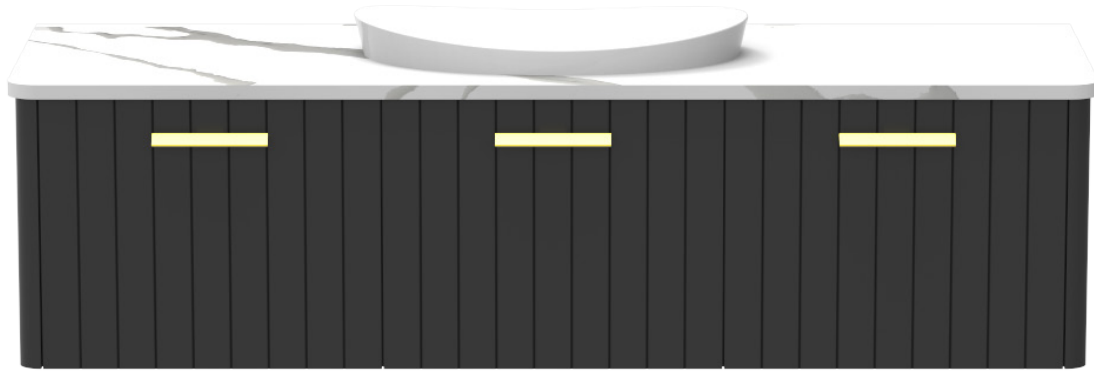

NEUE ALL DOOR - WALL HUNG VANITY

SPECIFICATIONS

Recommended Use	Domestic, Hotel and Commercial
Vanity Top Material (see page 2)	Cherry Pie (20mm), Durasein (12mm) or Caesarstone Mineral (20mm). Basin sold separately
Vanity Unit Material	MDF MR E0 (Medium Density Fibreboard, Moisture Resistant, Rated Emission Level E0)
Vanity Colour Variations	White Matte Polyurethane, Feather Grey Matte Polyurethane, Milton Moon Matte Grey Polyurethane, Black Matte Polyurethane.
Interior Finish	Graphite Grey
Tap Hole Availability	0, 1 or 3 Tap Holes (pending basin selection)
Waste	Chrome Universal Plug & Waste 40mm Outlet (included).
Fixing	Bolted/Screwed to the wall by a licensed tradesperson- Fixings not included.
Optional Drawer Box	Optional Drawer Box with Premium soft-close drawers in graphite (sold separately).
Handle Options or Push-to-Open	60mm Blaze Handle available in <i>Brushed Nickel, Brushed Matte Black, Matte White, Brushed Brass.</i> 160mm Hammer Handle available in <i>Brushed Brass, Brushed Nickel, Brushed Matte Black or Chrome.</i> Push-to-Open doors.