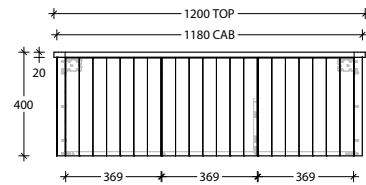

1200mm Double

Front View

Cherry Pie / Caesarstone Mineral (20mm)