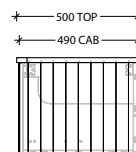

STANDARD SIZES	600mm	750mm	900mm	1200mm Single	1200mm Double	1500mm Single	1500mm Double	1800mm Double
Width (mm)	600	750	900	1200	1200	1500	1500	1800
Depth (mm)	500	500	500	500	500	500	500	500
Height (mm) Cherry Pie / Caesarstone Mineral (20mm)	400	400	400	400	400	400	400	400
Height (mm) Durasein (12mm)	392	392	392	392	392	392	392	392
Number of Doors	2	2	2	3	3	3	3	3
Basin Configurations	Centre	Centre	Centre	Centre/ Offset	Double	Centre/ Offset	Double	Double

### 750mm

Front View

Cherry Pie / Caesarstone Mineral (20mm)

Durasein (12mm)

Top View

Side View