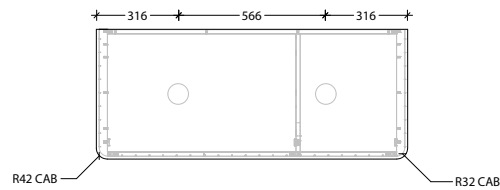

KADO

NEUE ALL DOOR - WALL HUNG VANITY

1200mm Offset (available as Left or Right hand offset)

Cherry Pie / Caesarstone Mineral (20mm)

Durasein (12mm)

1200mm Double

Cherry Pie / Caesarstone Mineral (20mm)

Durasein (12mm)

Top View