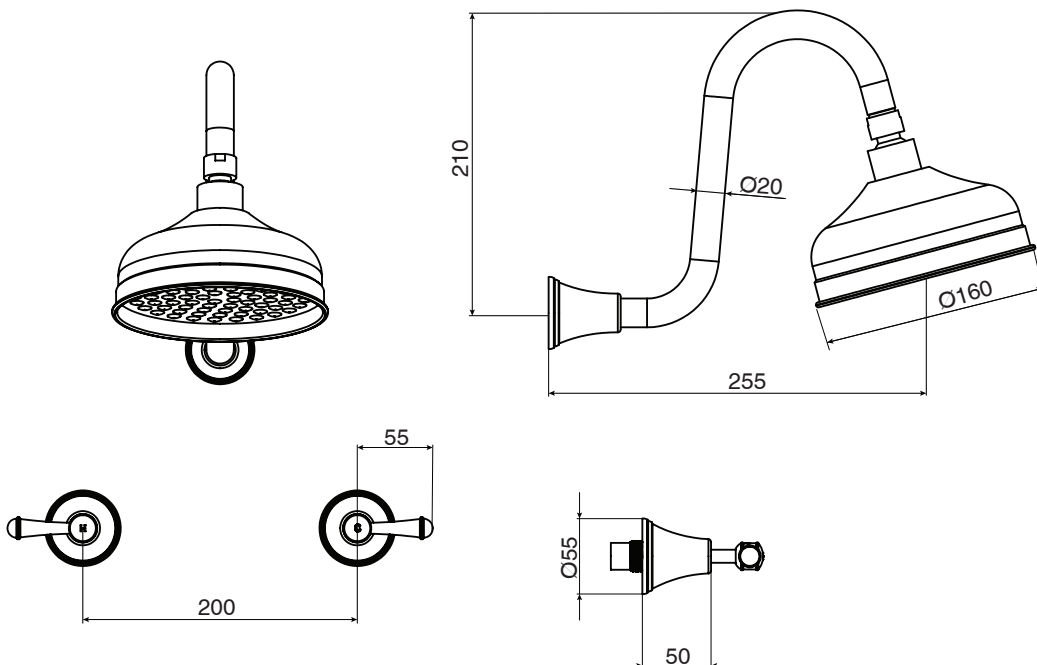

Posh

Posh Canterbury Shower Set Lever (3*)

SPECIFICATIONS

Recommended Use	Domestic, hotel and commercial
Colour	Chrome
Colour Availability	Chrome, Brass Gold
Material	Brass - DR
Recommended Pressure Range	150 - 500 kPa
Max Continuous Working Pressure	500 kPa
Max Continuous Working Temperature	80 deg C
Suitable for Storage Tank Hot Water	Yes
Suitable for Continuous Flow Hot Water	Yes
Suitable for Gravity Feed Hot Water	No

WARRANTY

Warranty - Domestic Use	10 Years
Spare Parts & Labour	12 Months
<i>Please refer to Warranty Page for full Terms and Conditions</i>	

Dimensions are nominal measurements only.

CLEANING RECOMMENDATIONS:

We recommend the use of soapy water or approved cleaners. This product should not be cleaned with abrasive materials. Damage caused by any improper treatment is not covered by the product warranty. Refer to Warranty Conditions

Disclaimer: Products in this specification manual must by regulation be installed by licensed and registered trade people. The manufacturer/distributor reserves the right to vary specifications or delete models from their range without prior notification. Dimensions are nominal measurements only. Dimensions and set-outs listed are correct at time of publication however the manufacturer/distributor takes no responsibility for printing errors.

Published 14/08/2018

To see the complete Posh range go to www.reece.com.au/bathrooms