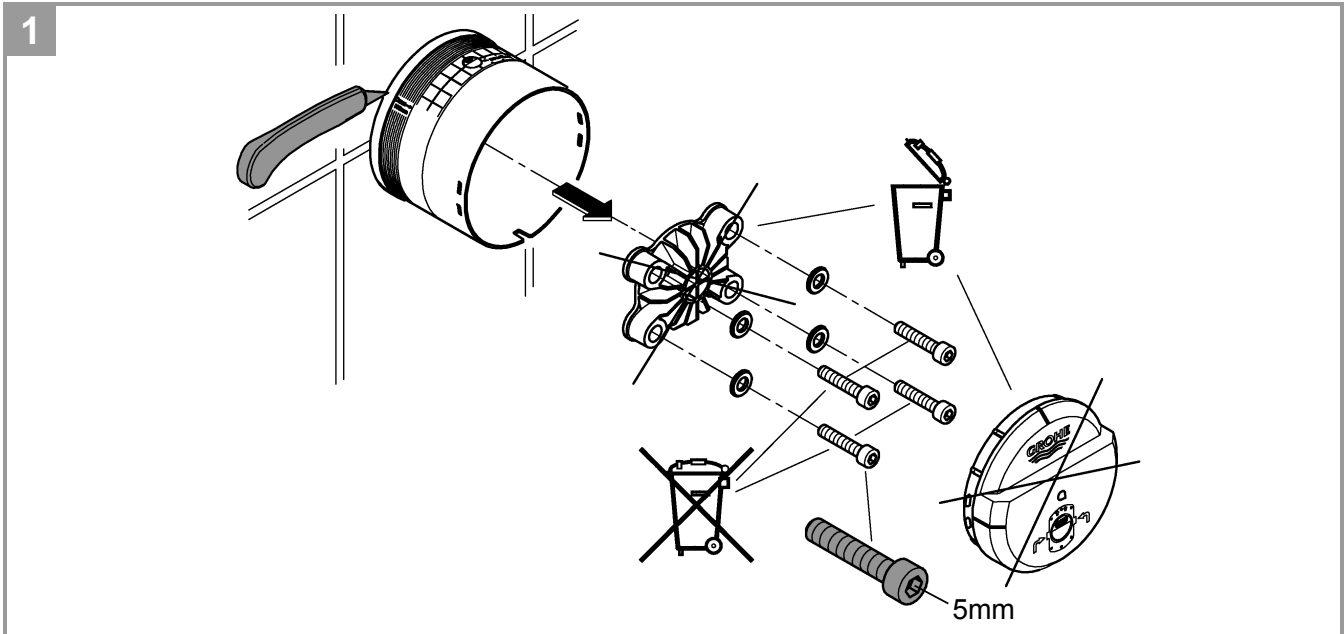

RAINSHOWER 310 SMART ACTIVE CUBE  
HEAD SHOWER ON 142mm CEILING ARM  
MODEL #26481000

Pure Freude  
an Wasser

Product Specifications

**Product Description:**

**Rainshower Smart active cube ceiling shower**

**Rainshower 310 SmartActive Cube  
Head shower set 142 mm, 2 sprays**

consisting of:

Head shower Rainshower 310 SmartActive Cube, Spray  
plate chrome

2 spray patterns:

GROHE PureRain, ActiveRain

Vertical 172 mm shower arm

**GROHE DreamSpray** perfect spray pattern **GROHE**

**StarLight** chrome finish

**SpeedClean** anti-lime system

**Inner WaterGuide** for a longer life

requires rough-in set 26 484 000 - to be ordered separately

head shower Rainshower 310 SmartActive Cube, spray

plate chrome

<p>DIN 1988                  DIN EN 806</p>		<p>kPa                  min 150 max 500</p>	<p>°C                  max. 70° 60°</p>	

5