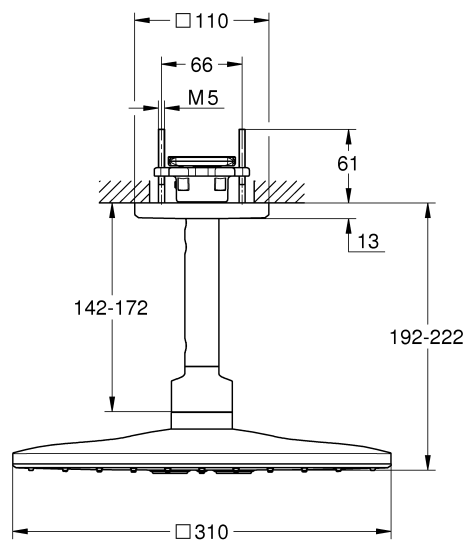

RAINSHOWER 310 SMART ACTIVE CUBE  
HEAD SHOWER ON 142mm CEILING ARM  
MODEL #26481000

Pure Freude  
an Wasser

Product Specifications

**Product Description:**

**Rainshower Smart active cube ceiling shower**

head shower Rainshower 310 SmartActive Cube, spray

plate chrome

<p>DIN 1988                  DIN EN 806</p>		<p>kPa                  min 150 max 500</p>	<p>°C                  max. 70° 60°</p>	

5