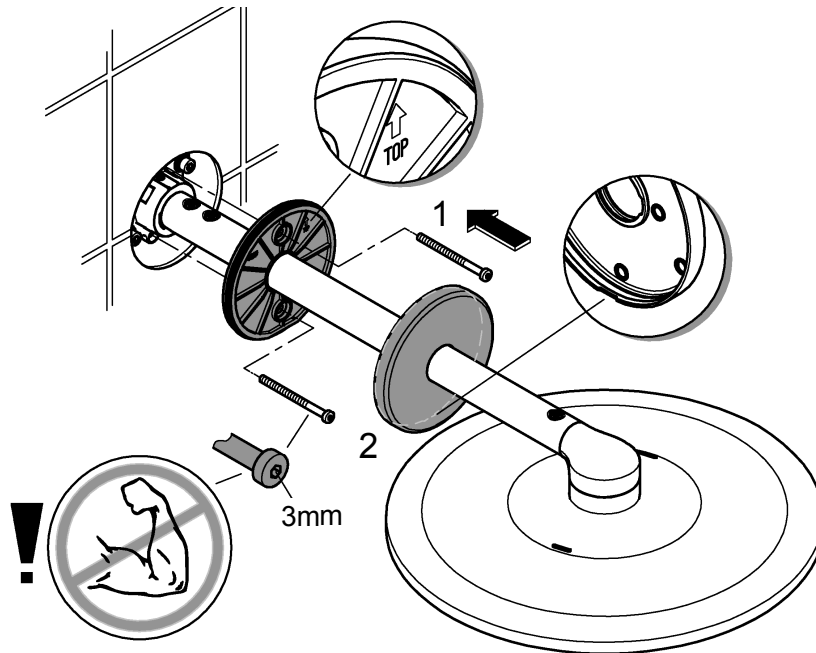

head shower Rainshower 310 SmartActive Cube, spray

plate chrome

<p>DIN 1988                  DIN EN 806</p>		<p>kPa                  min 150 max 500</p>	<p>°C                  max. 70° 60°</p>	

5

**Suitable for High Pressure applications 150kPa – 500kPa**

Care must be taken by the installing tradesperson to ensure connecting threads do not damage the flow controller when installing this product.