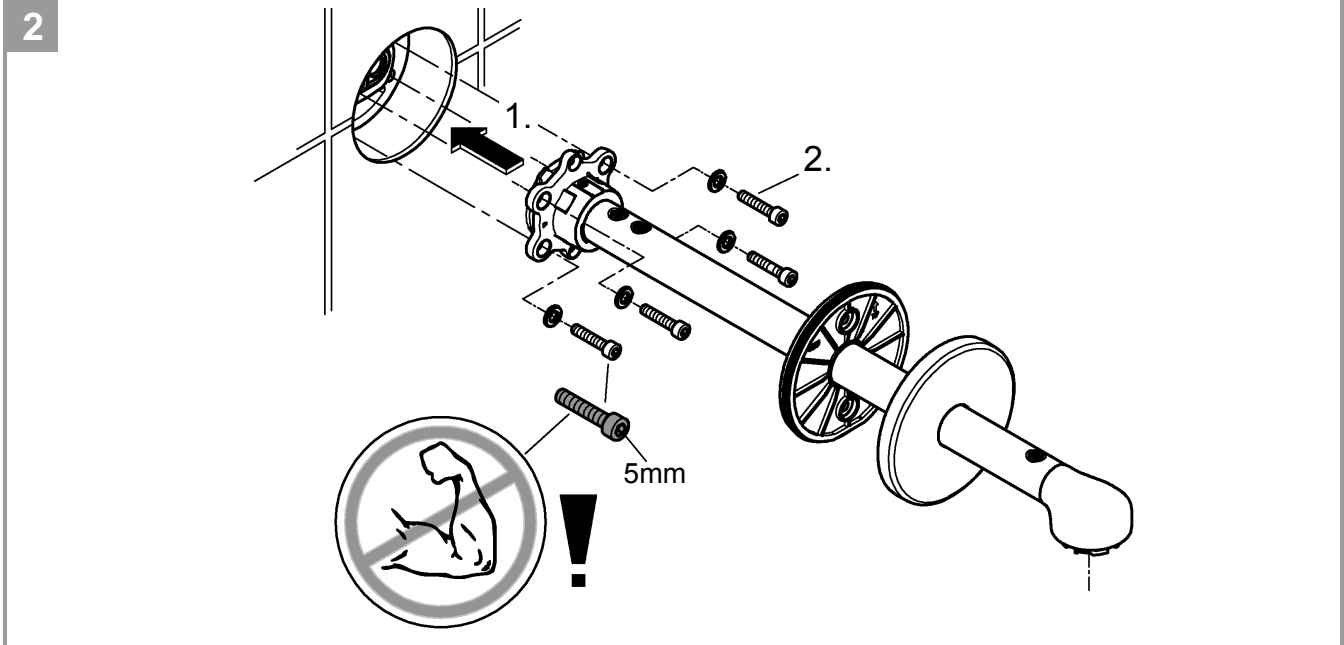

RAINSHOWER 310 SMART ACTIVE CUBE  
HEAD SHOWER ON 142mm CEILING ARM  
MODEL #26481000

Pure Freude  
an Wasser

Product Specifications

**Product Description:**

**Rainshower Smart active cube ceiling shower**

**Rainshower 310 SmartActive Cube  
Head shower set 142 mm, 2 sprays**

consisting of:

Head shower Rainshower 310 SmartActive Cube, Spray  
plate chrome

2 spray patterns:

GROHE PureRain, ActiveRain

Vertical 172 mm shower arm

**GROHE DreamSpray** perfect spray pattern **GROHE**

**StarLight** chrome finish

**SpeedClean** anti-lime system

**Inner WaterGuide** for a longer life

requires rough-in set 26 484 000 - to be ordered separately

head shower Rainshower 310 SmartActive Cube, spray

plate chrome

<p>DIN 1988                  DIN EN 806</p>		<p>kPa                  min 150 max 500</p>	<p>°C                  max. 70° 60°</p>	

5