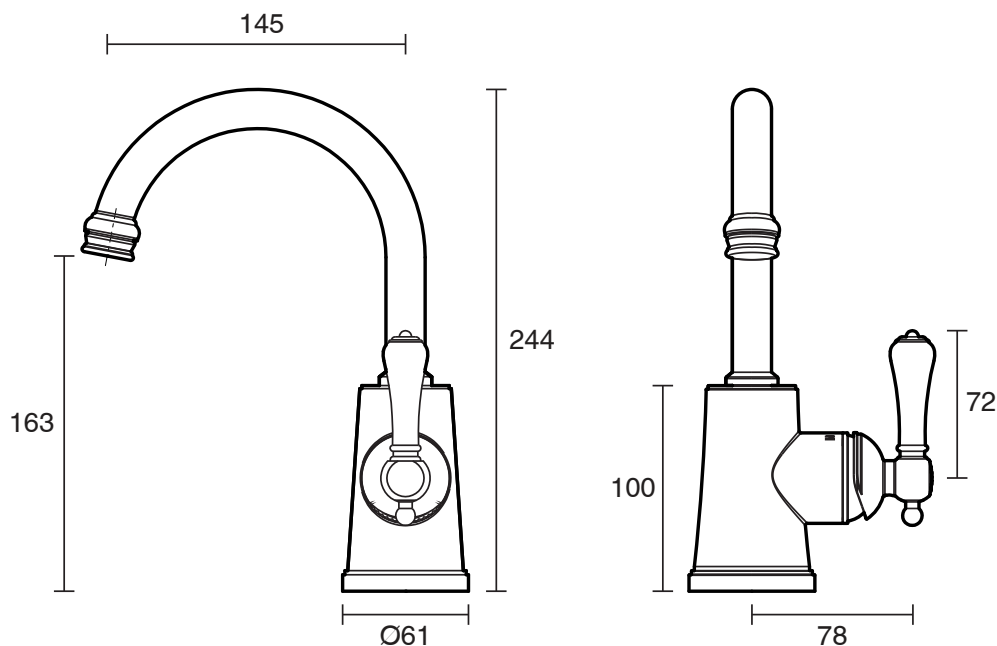

KADO

Kado Era Basin Mixer Porcelain Handle Chrome (5 Star)

9507568

SPECIFICATIONS

Recommended Use	Domestic, Hotel & Commercial
Colour	Chrome with Porcelain Handles
Finish	Polished
Material	DR Brass
Recommended Pressure Range	150 - 500 kPa
Maximum Continuous Working Temperature	80 deg C
Suitable for Storage Tank Hot Water	Yes
Suitable for Continuous Flow Hot Water	Yes
Suitable for Gravity Feed Hot Water	No

WARRANTY

Warranty - Domestic Use	10 Years
Spare Parts & Labour	12 Months

Please refer to Warranty Page for full Terms and Conditions

Dimensions are nominal measurements only.

CLEANING RECOMMENDATIONS:

We recommend the use of soapy water or approved cleaners. This product should not be cleaned with abrasive materials. Damage caused by any improper treatment is not covered by the product warranty. Refer to Warranty Conditions

Disclaimer: Products in this specification manual must by regulation be installed by licensed and registered trade people. The manufacturer/distributor reserves the right to vary specifications or delete models from their range without prior notification. Dimensions are nominal measurements only. Dimensions and set-outs listed are correct at time of publication however the manufacturer/distributor takes no responsibility for printing errors.

Published 12/10/2023

To see the complete Kado range go to www.reece.com.au