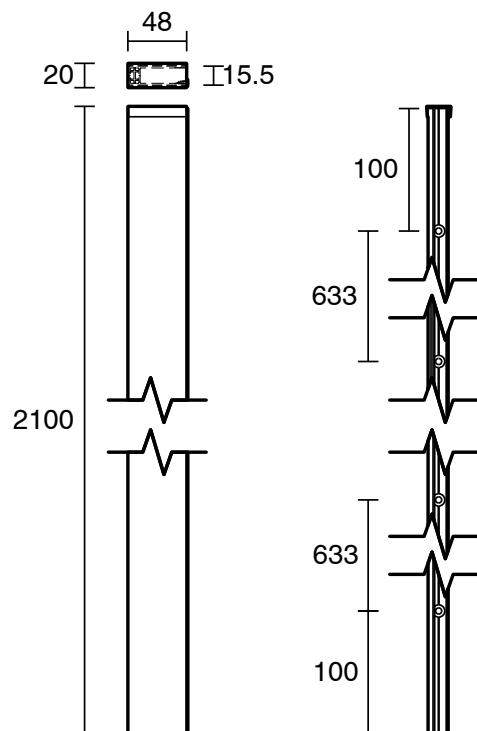

KADO

Kado Lux Frameless Shower Screen Wall Channel Chrome

1705955

SPECIFICATIONS

Recommended Use	Domestic;Commercial;Hotel
Colour Finish	Chrome
Primary Material	Aluminium

WARRANTY

Warranty - Domestic Use (Years)	7
Spare Parts & Labour (Years)	1

Please refer to Warranty Page for full Terms and Conditions

Dimensions are nominal measurements only.

CLEANING RECOMMENDATIONS:

We recommend the use of soapy water or approved cleaners. This product should not be cleaned with abrasive materials. Damage caused by any improper treatment is not covered by the product warranty. Refer to Warranty Conditions

Disclaimer: Products in this specification manual must by regulation be installed by licensed and registered trade people. The manufacturer/distributor reserves the right to vary specifications or delete models from their range without prior notification. Dimensions are nominal measurements only. Dimensions and set-outs listed are correct at time of publication however the manufacturer/distributor takes no responsibility for printing errors.

Published 27/03/2025

To see the complete Kado range go to www.reece.com.au