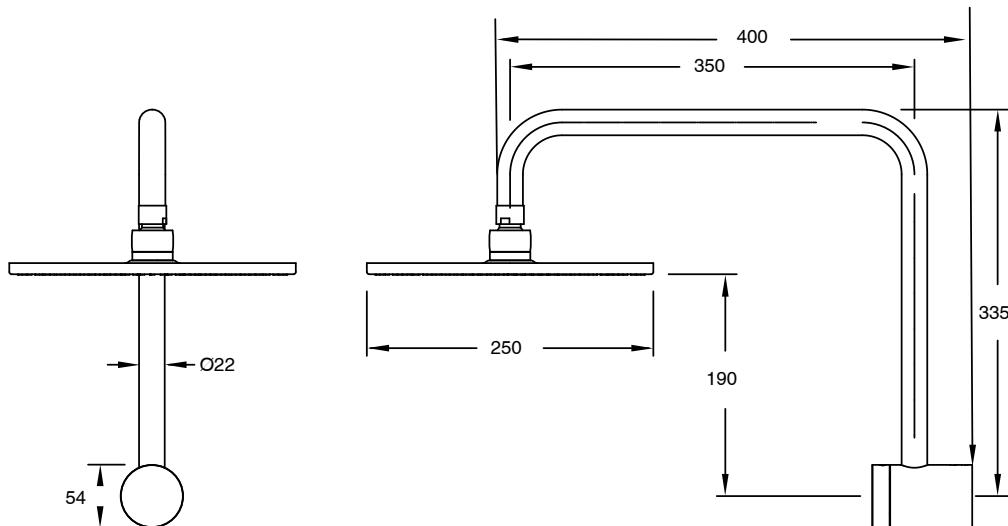

## Sussex Pure Hi-Rise Shower Square with 250mm Shower Head Chrome (3 Star)

4202246

SPECIFICATIONS	
Recommended Use	Residential;Commercial
Colour Finish	Polished Chrome
Primary Material	DR Brass
Recommended Pressure Range	150 - 500 kPa as per AS3500
Max Continuous Working Temperature (deg C)	65
Min Continuous Working Temperature (deg C)	1
WARRANTY	
Residential Use (Years)	40
Commercial Use (Years)	10
<i>Please refer to Sussex Warranty page for full Terms and Conditions</i>	

Dimensions are nominal measurements only.