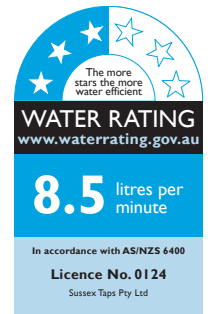

## Sussex Pure Hi-Rise Shower Square with 250mm Shower Head Chrome (3 Star)

4202246

SPECIFICATIONS	
Recommended Use	Residential;Commercial
Colour Finish	Polished Chrome
Primary Material	DR Brass
Recommended Pressure Range	150 - 500 kPa as per AS3500
Max Continuous Working Temperature (deg C)	65
Min Continuous Working Temperature (deg C)	1
WARRANTY	
Residential Use (Years)	40
Commercial Use (Years)	10
<i>Please refer to Sussex Warranty page for full Terms and Conditions</i>	