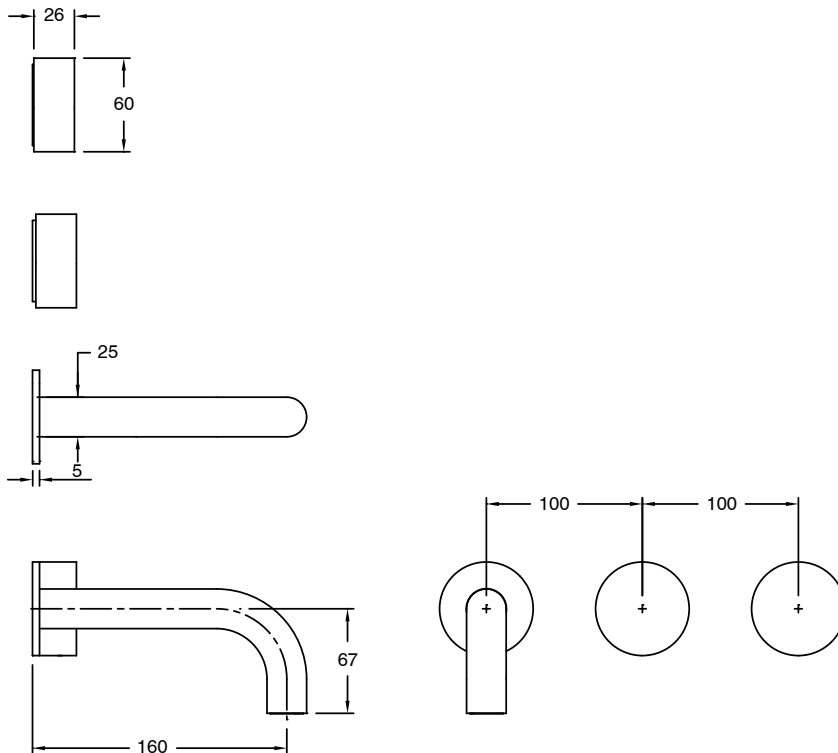

SUSSEX

Sussex Pure Wall Bath Hostess System 160mm Right Hand Chrome

2263278

SPECIFICATIONS

Recommended Use	Residential;Commercial
Colour Finish	Polished Chrome
Primary Material	DR Brass
Recommended Pressure Range	150 - 500 kPa as per AS3500
Max Continuous Working Temperature (deg C)	65
Min Continuous Working Temperature (deg C)	1

WARRANTY

Residential Use (Years)	40
Commercial Use (Years)	10

Please refer to Sussex Warranty page for full Terms and Conditions

Dimensions are nominal measurements only.

CLEANING RECOMMENDATIONS:

We recommend the use of soapy water or approved cleaners. This product should not be cleaned with abrasive materials. Damage caused by any improper treatment is not covered by the product warranty. Refer to Warranty Conditions

Disclaimer: Products in this specification manual must by regulation be installed by licensed and registered trade people. The manufacturer/distributor reserves the right to vary specifications or delete models from their range without prior notification. Dimensions are nominal measurements only. Dimensions and set-outs listed are correct at time of publication however the manufacturer/distributor takes no responsibility for printing errors.

Published 30/03/2026

To see the complete Sussex range go to www.reece.com.au