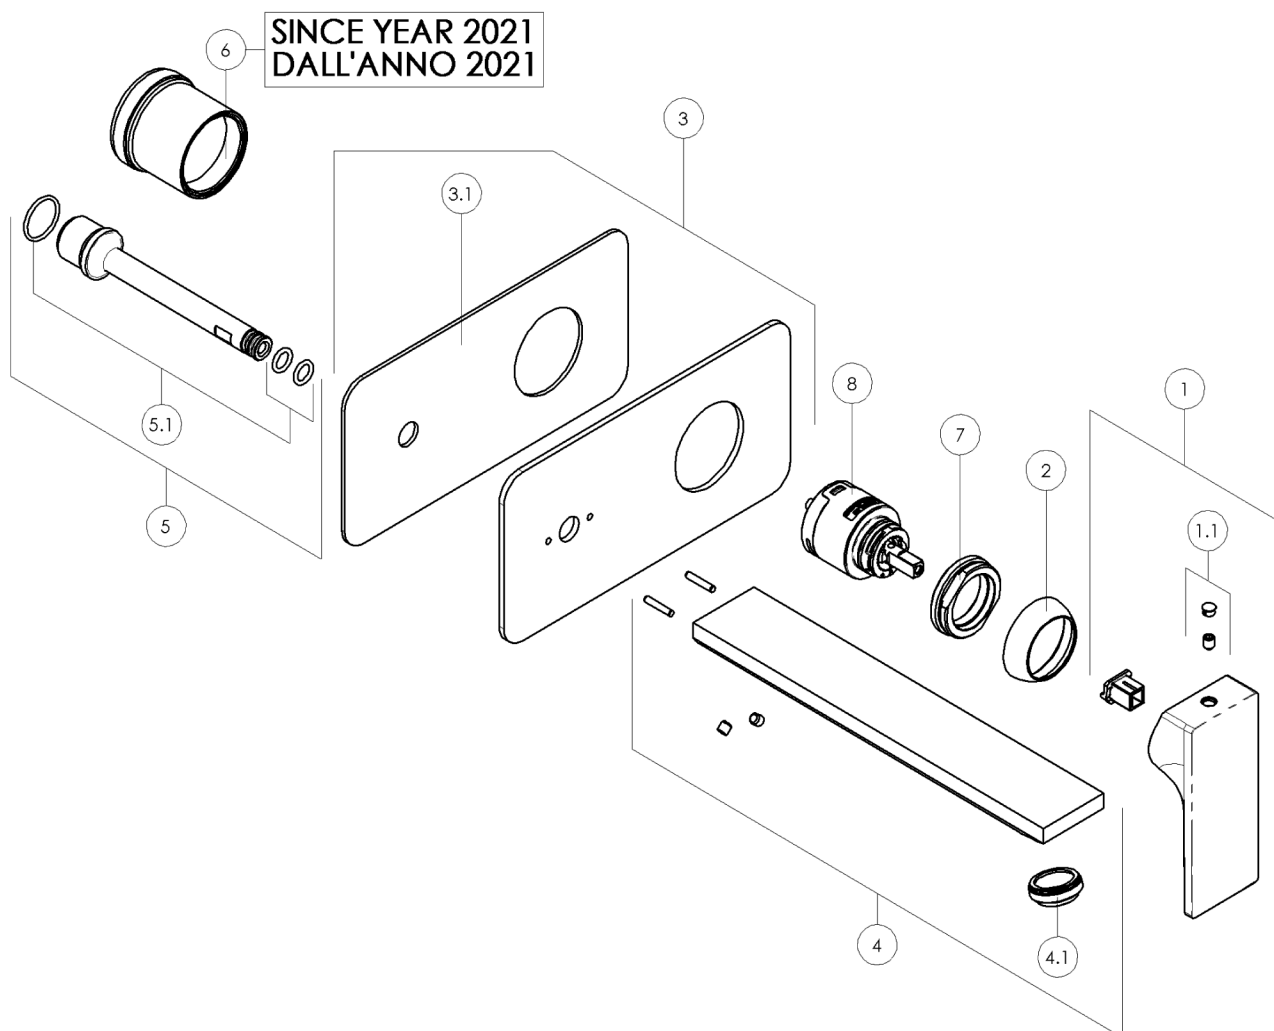

Milli

Milli Zato Bath Wall Mixer Set Brushed Nickel

2269843

No.	Description	Code
1	Single Control Lever (Chrome)	-RLE187/88IX
1.1	Index Button	-RTAK0001
2	Nobili Cartridge Cover Ring Nut	-RGH218/25IX
3	Cover Plate (Chrome)	-RRO131/16IX
3.1	Sponge Rubber Seal	-RGU90046
4	Spout (Chrome)	-RBO158/47IX
4.1	Aerator M24x1	-RAEK222/27
4.1.1	Kit 2 Aerator M24x1	-RAEB222/27
5	Wash Basin Mouth Pin	-RVR90045
5.1	Bag For Pipe Fitting	-RSA229/72
6	Brass Ring (Chrome)	-RAN227/72IX
7	Nobili Cartridge Fixing Ring Nut	9506347
8	Cartridge 35cm	-RCR352