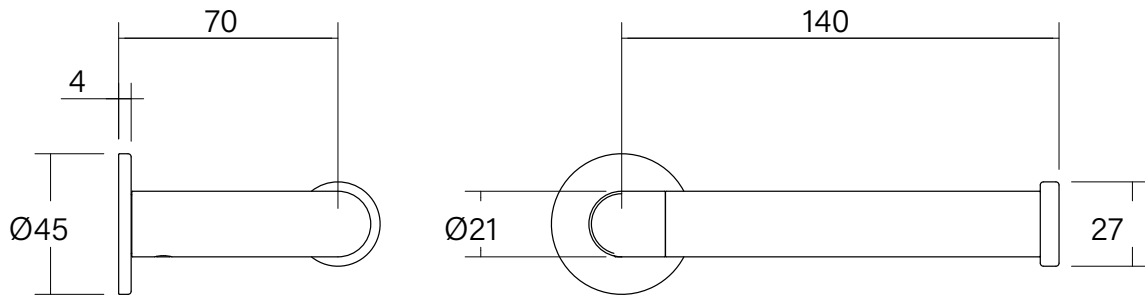

Faucet Strommen Vara Toilet Roll Holder Brushed Nickel

40564

SPECIFICATIONS

Recommended Use	Domestic; Commercial; Hotel
Colour Finish	Brushed Nickel
Primary Material	Brass

WARRANTY

Replacement Only - Domestic Use (Years)	40
Parts Replacement Only (Years)	10

Please refer to Warranty Page for full Terms and Conditions

Dimensions are nominal measurements only.

CLEANING RECOMMENDATIONS:

We recommend the use of soapy water or approved cleaners. This product should not be cleaned with abrasive materials. Damage caused by any improper treatment is not covered by the product warranty. Refer to Warranty Conditions

Disclaimer: Products in this specification manual must by regulation be installed by licensed and registered trade people. The manufacturer/distributor reserves the right to vary specifications or delete models from their range without prior notification. Dimensions are nominal measurements only. Dimensions and set-outs listed are correct at time of publication however the manufacturer/distributor takes no responsibility for printing errors.

Published 11/02/2026

To see the complete Faucet Strommen
Vara range go to www.reece.com.au