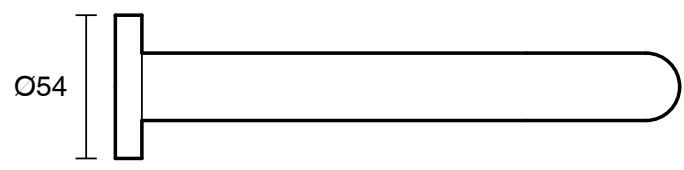

SUSSEX

Sussex Scala 25mm Curved Bath Outlet 200mm LUX PVD Brushed Oyster Nickel

2267118

SPECIFICATIONS

Recommended Use	Residential;Commercial
Colour Finish	Brushed Oyster Nickel
Primary Material	DR Brass
Recommended Pressure Range	150 - 500 kPa as per AS3500
Max Continuous Working Temperature (deg C)	65
Min Continuous Working Temperature (deg C)	1

WARRANTY

Residential Use (Years)	40
Commercial Use (Years)	10

Please refer to Sussex Warranty page for full Terms and Conditions

Dimensions are nominal measurements only.

CLEANING RECOMMENDATIONS:

We recommend the use of soapy water or approved cleaners. This product should not be cleaned with abrasive materials. Damage caused by any improper treatment is not covered by the product warranty. Refer to Warranty Conditions

Disclaimer: Products in this specification manual must by regulation be installed by licensed and registered trade people. The manufacturer/distributor reserves the right to vary specifications or delete models from their range without prior notification. Dimensions are nominal measurements only. Dimensions and set-outs listed are correct at time of publication however the manufacturer/distributor takes no responsibility for printing errors.

Published 01/04/2026

To see the complete Sussex range go to www.reece.com.au