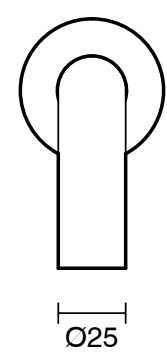

SUSSEX

Sussex Scala 25mm Curved Bath Outlet 200mm LUX PVD Brushed Oyster Nickel

2267118

SPECIFICATIONS

Recommended Use	Residential;Commercial
Colour Finish	Brushed Oyster Nickel
Primary Material	DR Brass
Recommended Pressure Range	150 - 500 kPa as per AS3500
Max Continuous Working Temperature (deg C)	65
Min Continuous Working Temperature (deg C)	1

WARRANTY

Residential Use (Years)	40
Commercial Use (Years)	10

Please refer to Sussex Warranty page for full Terms and Conditions