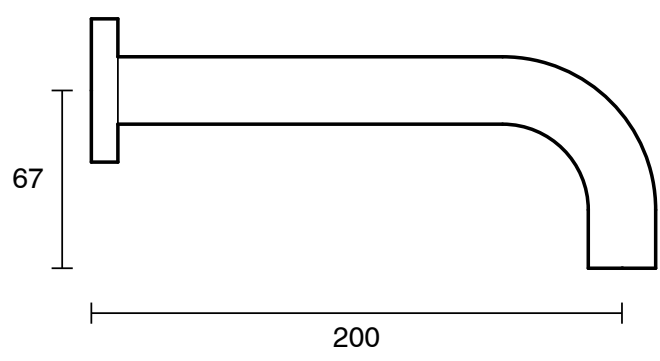

SUSSEX

Sussex Scala 25mm Curved Bath Outlet 200mm LUX PVD Brushed Oyster Nickel

2267118

SPECIFICATIONS

Recommended Use	Residential;Commercial
Colour Finish	Brushed Oyster Nickel
Primary Material	DR Brass
Recommended Pressure Range	150 - 500 kPa as per AS3500
Max Continuous Working Temperature (deg C)	65
Min Continuous Working Temperature (deg C)	1

WARRANTY

Residential Use (Years)	40
Commercial Use (Years)	10

Please refer to Sussex Warranty page for full Terms and Conditions

Dimensions are nominal measurements only.

CLEANING RECOMMENDATIONS:

We recommend the use of soapy water or approved cleaners. This product should not be cleaned with abrasive materials. Damage caused by any improper treatment is not covered by the product warranty. Refer to Warranty Conditions

Disclaimer: Products in this specification manual must by regulation be installed by licensed and registered trade people. The manufacturer/distributor reserves the right to vary specifications or delete models from their range without prior notification. Dimensions are nominal measurements only. Dimensions and set-outs listed are correct at time of publication however the manufacturer/distributor takes no responsibility for printing errors.

Published 01/04/2026

To see the complete Sussex range go to www.reece.com.au