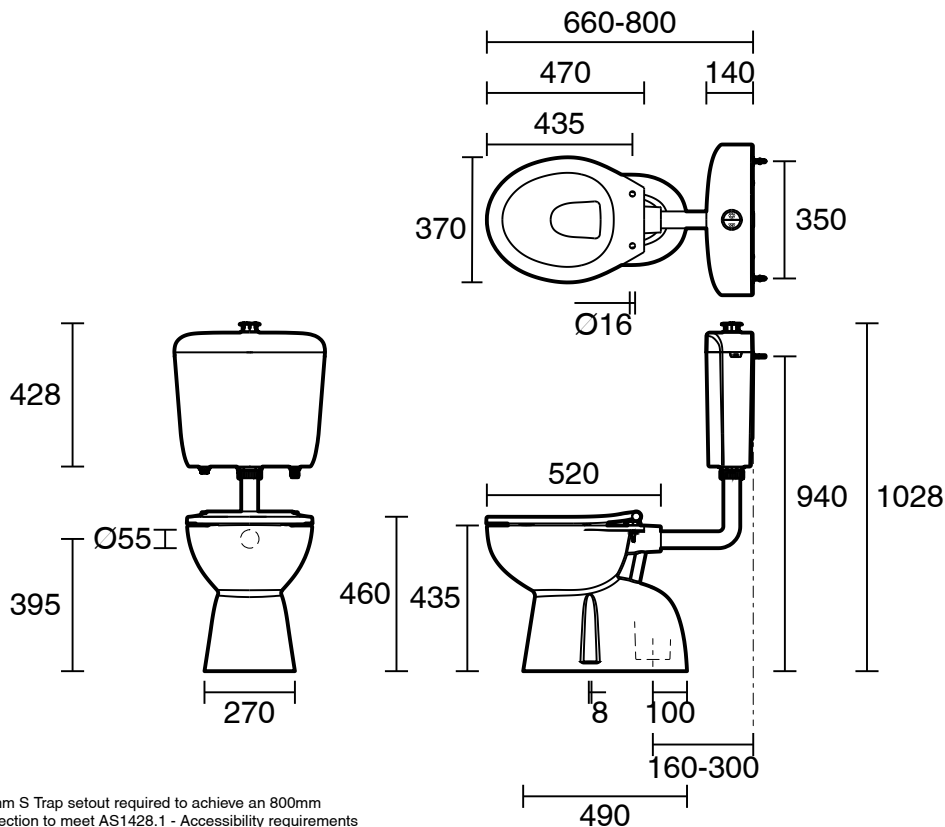

WOLFEN™

**Wolfen Ambulant Plastic Link Toilet Suite Concealed S Trap Pan with Chrome Raised Buttons & Double Flap Soft Close Seat White (4 Star)  
39743**

**SPECIFICATIONS**

Recommended Use	Domestic;Commercial;Hotel
Pan Material	Vitreous China
Toilet Seat Material	Urea
Water Inlet Position	Bottom - Reversible Left or Right
Toilet Seat Type	Soft Close;Quick Release;Double Flap
Rim Configuration	Box
Outlet Type	S Trap

**WARRANTY**

Warranty - Domestic Use (Years)	5
Warranty - Commercial Use (Years)	5
Spare Parts & Labour (Years)	1

Please refer to Warranty Page for full Terms and Conditions

Note: 300mm S Trap setout required to achieve an 800mm overall projection to meet AS1428.1 - Accessibility requirements