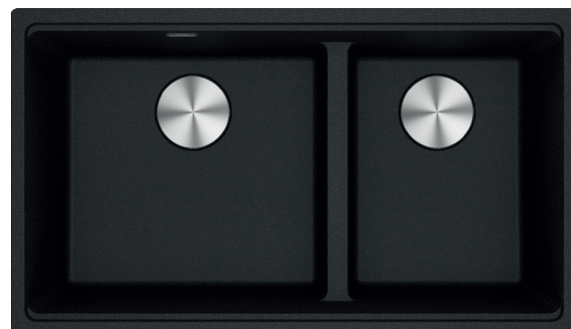

Franke City Granite 1.75 430/300 Undermount Sink Pack Onyx

2420024

SPECIFICATIONS

Recommended Use	Domestic, Hotel & Commercial
Plug & Waste	Basket Waste with Cover
Bowl Type	Double Bowl
Bowl Configuration	Double Bowl No Drainer
Bowl Divider	Half Height
Mounting	Undermount
Overflow Configuration	Overflow
Taphole Configuration	No Taphole
Sink Colour	Onyx
Finish	Matte
Material	Fragranite
Plug & Waste Size	90mm

WARRANTY

Warranty - Domestic Use	50 Years - Replacement Only
Warranty - Commercial Use	12 Months - Replacement Only
Spare Parts (Plug and waste, clips)	12 Months - Parts and Labour

Please refer to Warranty Page for full Terms and Conditions

NOTE

Sinks must be installed using an instruction manual. No responsibility will be taken for damage that occurs where an instruction manual has not been used.

ACCESSORIES INCLUDED

Franke Chopping Board CB104

CLEANING RECOMMENDATIONS:

We recommend the use of soapy water or approved cleaners. This product should not be cleaned with abrasive materials. Damage caused by any improper treatment is not covered by the product warranty. Refer to Warranty Conditions

To see the complete Franke range go to www.reece.com.au