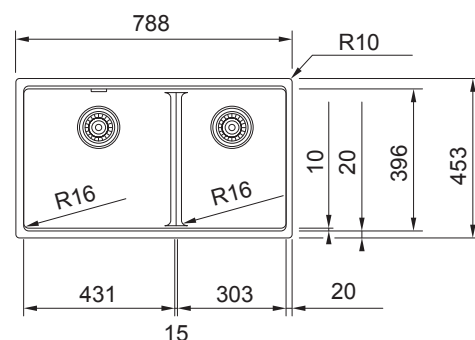

Franke City Granite 1.75 430/300 Undermount Sink Pack Onyx

2420024

SPECIFICATIONS

Recommended Use	Domestic, Hotel & Commercial
Plug & Waste	Basket Waste with Cover
Bowl Type	Double Bowl
Bowl Configuration	Double Bowl No Drainer
Bowl Divider	Half Height
Mounting	Undermount
Overflow Configuration	Overflow
Taphole Configuration	No Taphole
Sink Colour	Onyx
Finish	Matte
Material	Fragranite
Plug & Waste Size	90mm

WARRANTY

Warranty - Domestic Use	50 Years - Replacement Only
Warranty - Commercial Use	12 Months - Replacement Only
Spare Parts (Plug and waste, clips)	12 Months - Parts and Labour

Please refer to Warranty Page for full Terms and Conditions

NOTE

Sinks must be installed using an instruction manual. No responsibility will be taken for damage that occurs where an instruction manual has not been used.

ACCESSORIES INCLUDED

Franke Chopping Board CB104

CLEANING RECOMMENDATIONS:

We recommend the use of soapy water or approved cleaners. This product should not be cleaned with abrasive materials. Damage caused by any improper treatment is not covered by the product warranty. Refer to Warranty Conditions

To see the complete Franke range go to www.reece.com.au