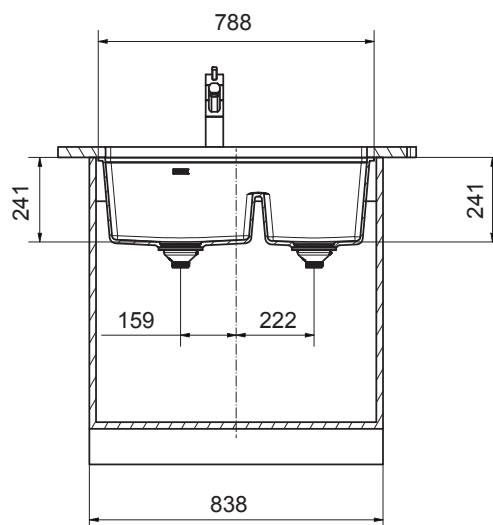

Franke City Granite 1.75 430/300 Undermount Sink Pack Onyx

2420024

SPECIFICATIONS

Recommended Use	Domestic, Hotel & Commercial
Plug & Waste	Basket Waste with Cover
Bowl Type	Double Bowl
Bowl Configuration	Double Bowl No Drainer
Bowl Divider	Half Height
Mounting	Undermount
Overflow Configuration	Overflow
Taphole Configuration	No Taphole
Sink Colour	Onyx
Finish	Matte
Material	Fragranite
Plug & Waste Size	90mm

WARRANTY

Warranty - Domestic Use	50 Years - Replacement Only
Warranty - Commercial Use	12 Months - Replacement Only
Spare Parts (Plug and waste, clips)	12 Months - Parts and Labour

Please refer to Warranty Page for full Terms and Conditions

NOTE

Sinks must be installed using an instruction manual. No responsibility will be taken for damage that occurs where an instruction manual has not been used.

ACCESSORIES INCLUDED

Franke Chopping Board CB104

CLEANING RECOMMENDATIONS:

We recommend the use of soapy water or approved cleaners. This product should not be cleaned with abrasive materials. Damage caused by any improper treatment is not covered by the product warranty. Refer to Warranty Conditions

To see the complete Franke range go to www.reece.com.au