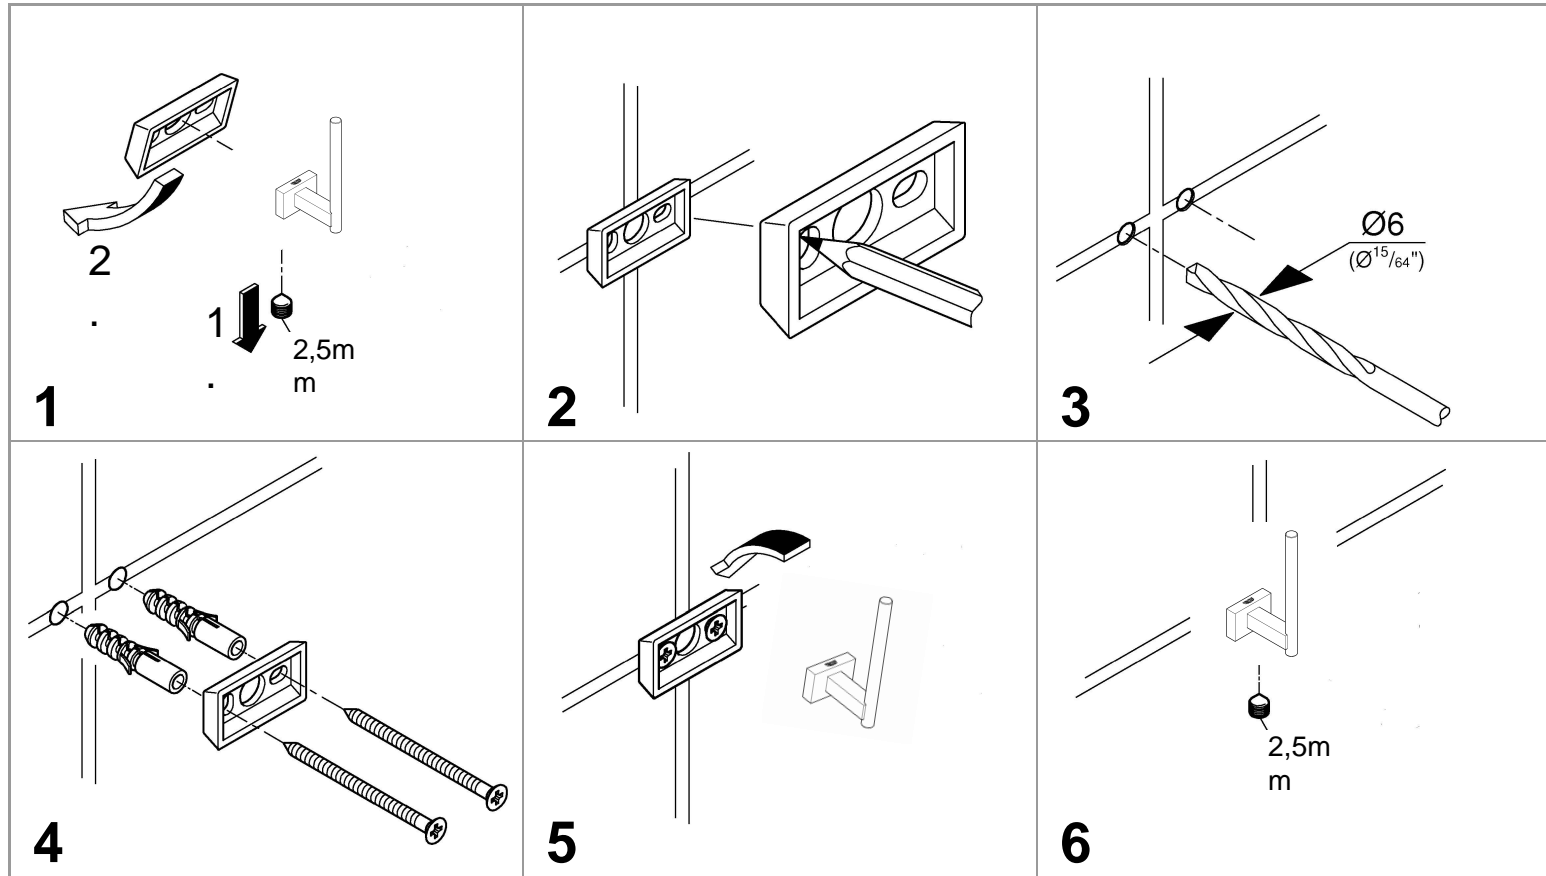

ESSENTIALS CUBE
SPARE TOILET ROLL HOLDER
MODEL #40623001

Pure Freude
an Wasser

Product Specifications

Product Description:

Essentials Cube

Spare toilet paper holder
material: metal
concealed fastening

GROHE StarLight® chrome finish

Installation instructions

Installation Instructions

When installing bathroom accessories please ensure all fixings are installed for maximum stability.

Care

For directions on the care of this fitting, please refer to the accompanying care instructions.