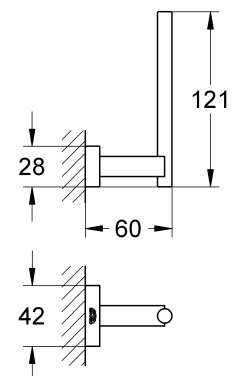

ESSENTIALS CUBE
SPARE TOILET ROLL HOLDER
MODEL #40623001

Pure Freude
an Wasser

Product Specifications

Product Description:

Essentials Cube

Spare toilet paper holder
material: metal
concealed fastening

GROHE StarLight® chrome finish