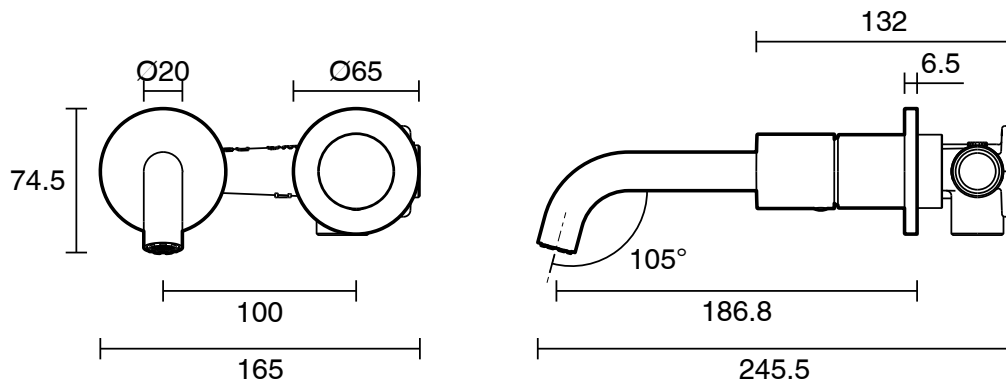

mizu

Mizu Drift Dial Wall Basin/Bath Mixer Set 2-Piece Kit Brushed Gunmetal (6 Star) Lead Free

34580

SPECIFICATIONS

Recommended Use	Domestic;Commercial;Hotel
Colour Finish	Brushed Gunmetal
Primary Material	Lead Free Brass
Recommended Pressure Range	150 - 500 kPa as per AS3500
Max Continuous Working Temperature (deg C)	65
Min Continuous Working Temperature (deg C)	5
Hot Water Unit Suitability	Continuous Flow;Storage Tank

WARRANTY

Warranty - Domestic Use (Years)	10
Spare Parts & Labour (Years)	1

Please refer to Warranty Page for full Terms and Conditions