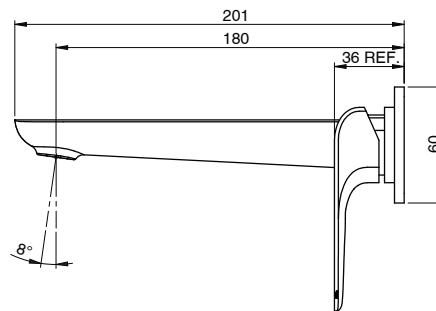

Milli

Milli Glance Wall Bath Mixer Tap Set 180mm Gunmetal

2285964

SPECIFICATIONS

Recommended Use	Domestic, Hotel & Commercial
Colour	Gunmetal
Finish	Matte
Material	DR Brass
Recommended Pressure Range	150 - 500 kPa
Maximum Continuous Working Temperature	65 deg C
Suitable for Storage Tank Hot Water	Yes
Suitable for Continuous Flow Hot Water	Yes
Suitable for Gravity Feed Hot Water	No

WARRANTY

Warranty - Domestic Use	15 Years
Spare Parts & Labour	12 Months

Please refer to Warranty Page for full Terms and Conditions

Dimensions are nominal measurements only.

CLEANING RECOMMENDATIONS:

We recommend the use of soapy water or approved cleaners. This product should not be cleaned with abrasive materials. Damage caused by any improper treatment is not covered by the product warranty. Refer to Warranty Conditions

Disclaimer: Products in this specification manual must by regulation be installed by licensed and registered trade people. The manufacturer/distributor reserves the right to vary specifications or delete models from their range without prior notification. Dimensions are nominal measurements only. Dimensions and set-outs listed are correct at time of publication however the manufacturer/distributor takes no responsibility for printing errors.

Published 13/07/2022

To see the complete Milli range go to www.reece.com.au