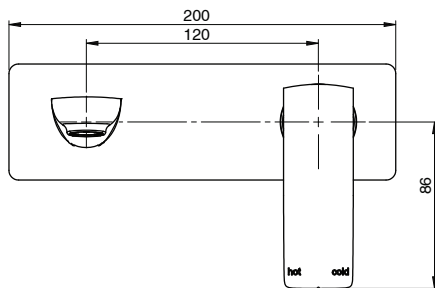

Milli

Milli Glance Wall Bath Mixer Tap Set 180mm Gunmetal

2285964

SPECIFICATIONS

Recommended Use	Domestic, Hotel & Commercial
Colour	Gunmetal
Finish	Matte
Material	DR Brass
Recommended Pressure Range	150 - 500 kPa
Maximum Continuous Working Temperature	65 deg C
Suitable for Storage Tank Hot Water	Yes
Suitable for Continuous Flow Hot Water	Yes
Suitable for Gravity Feed Hot Water	No

WARRANTY

Warranty - Domestic Use	15 Years
Spare Parts & Labour	12 Months

Please refer to Warranty Page for full Terms and Conditions

Dimensions are nominal measurements only.

CLEANING RECOMMENDATIONS:

We recommend the use of soapy water or approved cleaners. This product should not be cleaned with abrasive materials. Damage caused by any improper treatment is not covered by the product warranty. Refer to Warranty Conditions

Disclaimer: Products in this specification manual must by regulation be installed by licensed and registered trade people. The manufacturer/distributor reserves the right to vary specifications or delete models from their range without prior notification. Dimensions are nominal measurements only. Dimensions and set-outs listed are correct at time of publication however the manufacturer/distributor takes no responsibility for printing errors.

Published 13/07/2022

To see the complete Milli range go to www.reece.com.au