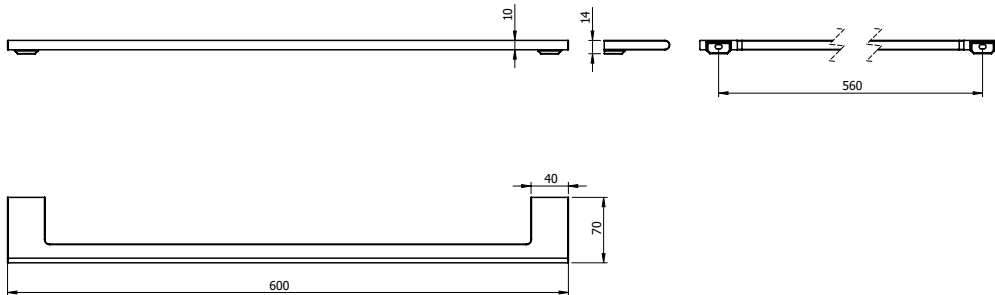

Milli Meld Edit Single Towel Rail 600mm Brushed Nickel

2265680

SPECIFICATIONS

Recommended Use	Domestic, Hotel & Commercial
Colour	Brushed Nickel
Material	Aluminium

WARRANTY

Replacement Only - Domestic Use 15 Years

Please refer to Warranty Page for full Terms and Conditions

Dimensions are nominal measurements only.

CLEANING RECOMMENDATIONS:

We recommend the use of soapy water or approved cleaners. This product should not be cleaned with abrasive materials. Damage caused by any improper treatment is not covered by the product warranty. Refer to Warranty Conditions

Disclaimer: Products in this specification manual must by regulation be installed by licensed and registered trade people. The manufacturer/distributor reserves the right to vary specifications or delete models from their range without prior notification. Dimensions are nominal measurements only. Dimensions and set-outs listed are correct at time of publication however the manufacturer/distributor takes no responsibility for printing errors.

Published 25/03/2022

To see the complete Milli range go to
www.reece.com.au