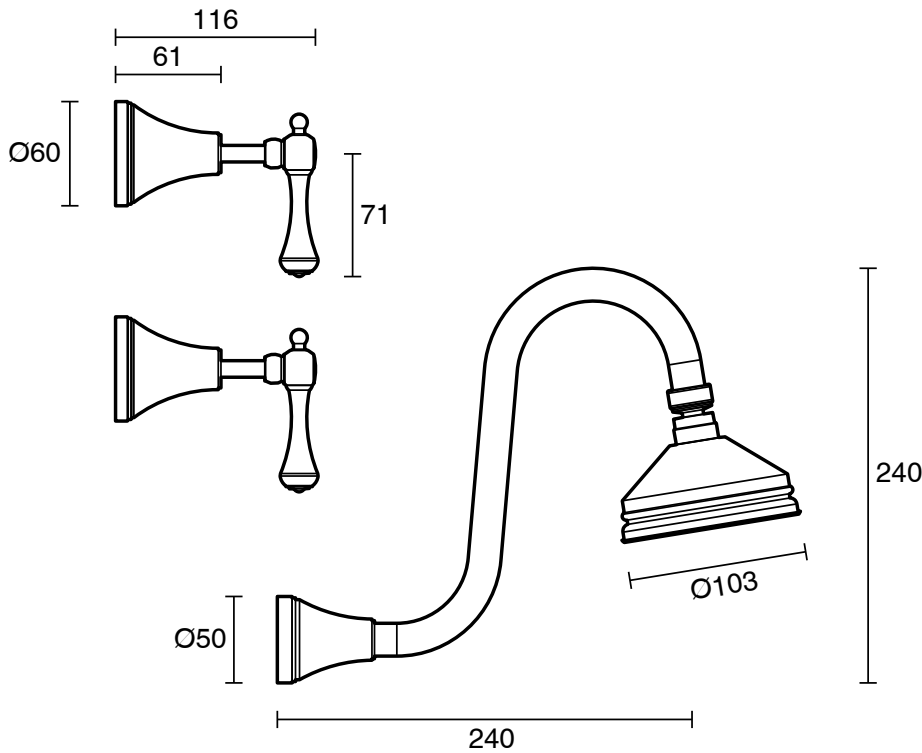

KADO

Kado Era Gooseneck Shower Set Lever Handle Brushed Nickel (3 Star)

9512099

SPECIFICATIONS

Recommended Use	Domestic, Hotel & Commercial
Colour	Brushed Nickel
Finish	Brushed
Material	DR Brass
Recommended Pressure Range	150 - 500 kPa
Maximum Continuous Working Temperature	80 deg C
Suitable for Storage Tank Hot Water	Yes
Suitable for Continuous Flow Hot Water	Yes
Suitable for Gravity Feed Hot Water	No

WARRANTY

Warranty - Domestic Use	10 Years
Spare Parts & Labour	12 Months

Please refer to Warranty Page for full Terms and Conditions

Dimensions are nominal measurements only.

CLEANING RECOMMENDATIONS:

We recommend the use of soapy water or approved cleaners. This product should not be cleaned with abrasive materials. Damage caused by any improper treatment is not covered by the product warranty. Refer to Warranty Conditions

Disclaimer: Products in this specification manual must by regulation be installed by licensed and registered trade people. The manufacturer/distributor reserves the right to vary specifications or delete models from their range without prior notification. Dimensions are nominal measurements only. Dimensions and set-outs listed are correct at time of publication however the manufacturer/distributor takes no responsibility for printing errors.

Published 12/10/2023

To see the complete Kado range go to www.reece.com.au