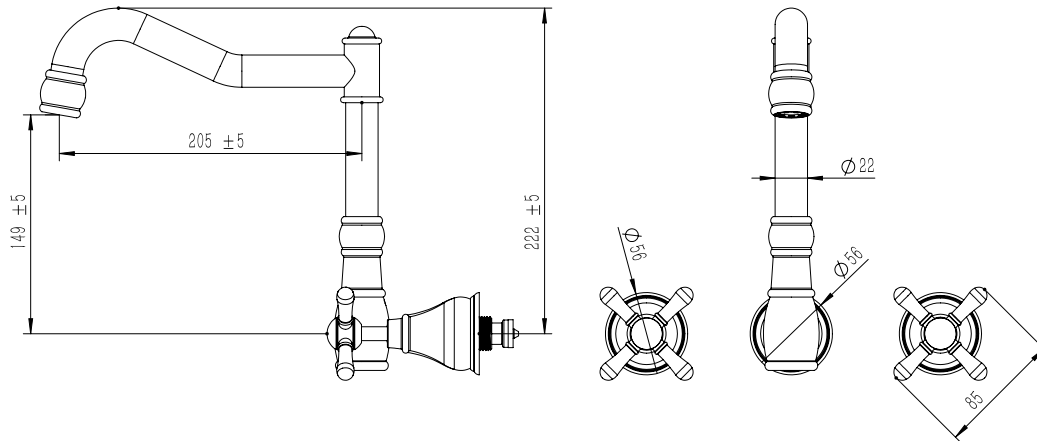

Milli Voir Wall Kitchen Set Cross Handle Matte Black (4 Star)

2265431

SPECIFICATIONS

Recommended Use	Domestic, hotel and commercial
Colour	Matte Black
Material	DR Brass
Recommended Pressure Range	150 - 500 kPa
Max Continuous Working Pressure	500 kPa
Max Continuous Working Temperature	80 deg C
Suitable for Storage Tank Hot Water	Yes
Suitable for Continuous Flow Hot Water	Yes
Suitable for Gravity Feed Hot Water	No

WARRANTY

Warranty - Domestic Use	15 Years
Spare Parts & Labour	12 Months

Please refer to Warranty Page for full Terms and Conditions

Dimensions are nominal measurements only.

CLEANING RECOMMENDATIONS:

We recommend the use of soapy water or approved cleaners. This product should not be cleaned with abrasive materials. Damage caused by any improper treatment is not covered by the product warranty. Refer to Warranty Conditions

Disclaimer: Products in this specification manual must by regulation be installed by licensed and registered trade people. The manufacturer/distributor reserves the right to vary specifications or delete models from their range without prior notification. Dimensions are nominal measurements only. Dimensions and set-outs listed are correct at time of publication however the manufacturer/distributor takes no responsibility for printing errors.

Published 01/06/2020

To see the complete Milli range go to www.reece.com.au