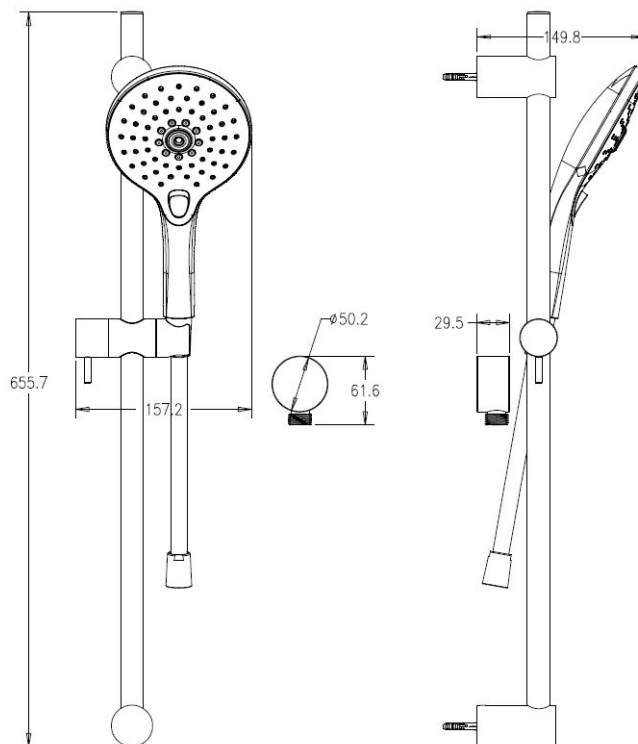

Posh Domaine Brass Single Rail Shower 3 Functions with Wall Water Inlet Brushed Nickel (4 Star)

30521

SPECIFICATIONS

Recommended Use	Domestic;Hotel;Commercial
Colour Finish	Brushed Nickel
Primary Material	Brass
Recommended Pressure Range	150 - 500 kPa as per AS3500
Max Continuous Working Temperature (deg C)	80
Min Continuous Working Temperature (deg C)	5
Hot Water Unit Suitability	Storage Tank;Continuous Flow

WARRANTY

Warranty - Domestic Use (Years)	10
Spare Parts & Labour (Years)	1

Please refer to Warranty Page for full Terms and Conditions

Dimensions are nominal measurements only.

CLEANING RECOMMENDATIONS:

We recommend the use of soapy water or approved cleaners. This product should not be cleaned with abrasive materials. Damage caused by any improper treatment is not covered by the product warranty. Refer to Warranty Conditions

Disclaimer: Products in this specification manual must by regulation be installed by licensed and registered trade people. The manufacturer/distributor reserves the right to vary specifications or delete models from their range without prior notification. Dimensions are nominal measurements only. Dimensions and set-outs listed are correct at time of publication however the manufacturer/distributor takes no responsibility for printing errors.

Published 15/12/2025

To see the complete Posh range go to
www.reece.com.au