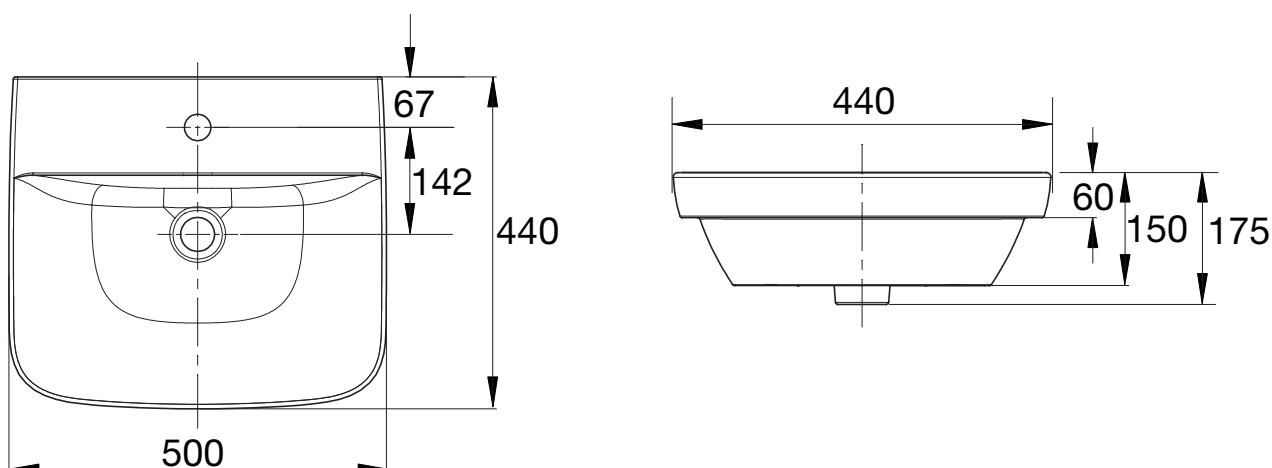

## CYGNET SEMI INSET BASIN 500MM

Dimensions are nominal measurements only.

### SPECIFICATION

<b>Recommended Use</b>	Domestic, hotel or commercial
<b>Material</b>	Fine Fire Clay
<b>Weight</b>	13.25kg
<b>Fixing</b>	Sealed to bench top with waterproof sealant
<b>Integrated Overflow</b>	Yes
<b>Tap Hole Availability</b>	1 and 3 tapholes
<b>Plug &amp; Waste</b>	Suits 32 x 40mm overflow waste (not supplied)
<b>Capacity</b>	3 litres
<b>Colour Availability</b>	White
<b>Template</b>	Supplied