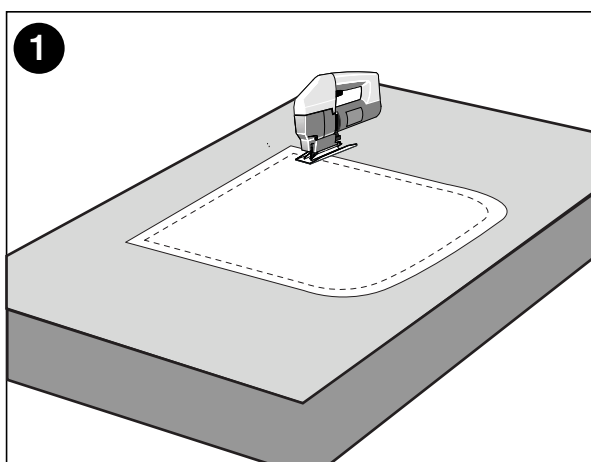

AMERICAN STANDARD CYGNET SEMI INSET BASIN 500MM

INSTALLATION INSTRUCTIONS

Plumbers, please ensure a copy of the installation instructions is left with the end user for future reference