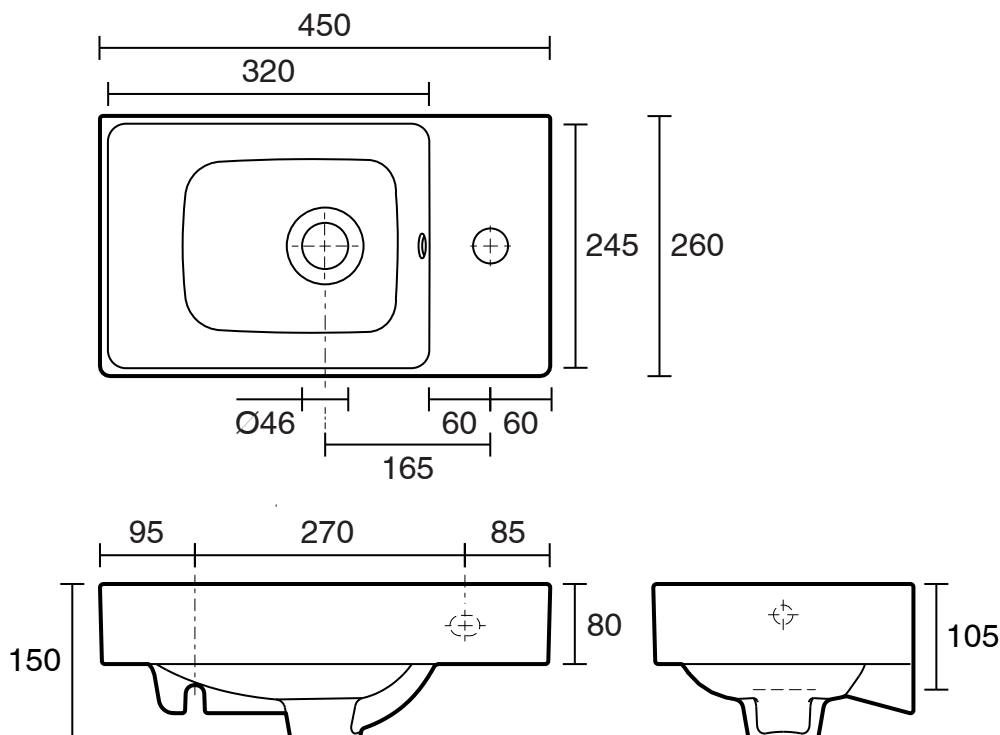

Roca Ona Wall Hung Basin 450mm x 260mm 1 Taphole with Overflow White

9512570

SPECIFICATIONS

Recommended Use	Domestic, Hotel & Commercial
Material	Fineceramic
Basin Colour	White
Bowl Capacity	2.7 ltr
Weight	7 kg
Taphole Configuration	1 Taphole
Overflow Configuration	Integrated Overflow
Plug & Waste	Sold Separately
Tapware	Sold Separately

WARRANTY

Warranty - Domestic Use	15 Years
Spare Parts & Labour	12 Months

Please refer to Warranty Page for full Terms and Conditions

Dimensions are nominal measurements only.

CLEANING RECOMMENDATIONS:

We recommend the use of soapy water or approved cleaners. This product should not be cleaned with abrasive materials. Damage caused by any improper treatment is not covered by the product warranty. Refer to Warranty Conditions

Disclaimer: Products in this specification manual must by regulation be installed by licensed and registered trade people. The manufacturer/distributor reserves the right to vary specifications or delete models from their range without prior notification. Dimensions are nominal measurements only. Dimensions and set-outs listed are correct at time of publication however the manufacturer/distributor takes no responsibility for printing errors.

To see the complete Roca range go to www.reece.com.au