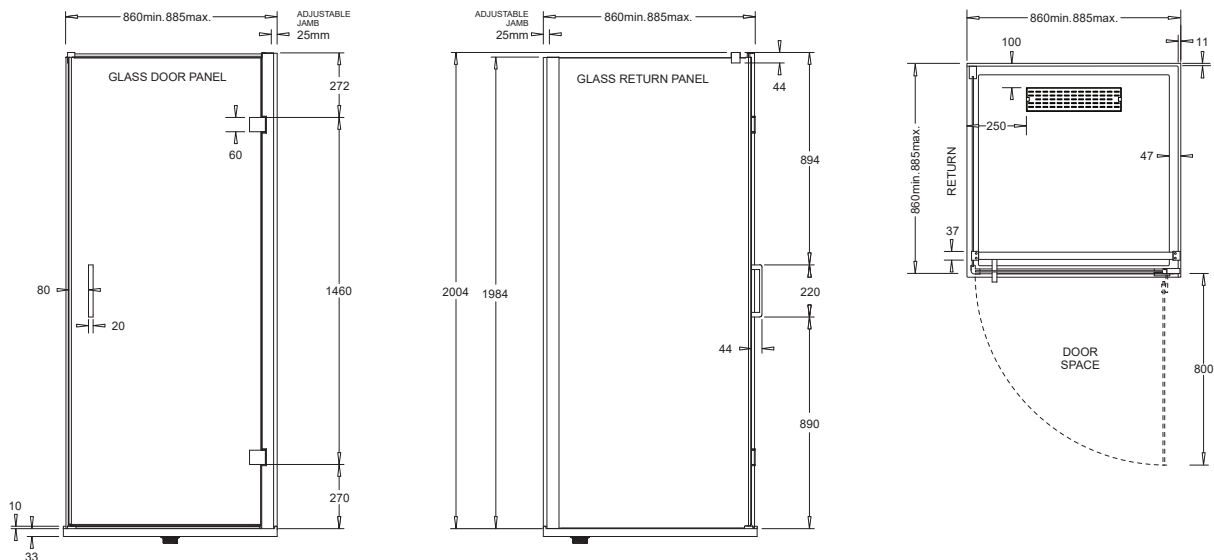

Posh Domaine MK2 900x900 Semi Frameless Left Hand Entry Base & Screen Only Shower System

2350285

SPECIFICATIONS	
Recommended Use	Domestic, Hotel & Commercial
Shower Screen Material	6mm Toughened Glass
Shower Base Material	Polymarble
Door Design	90° Hinged Swing Opening Door
Handle Type	Double Handle
Handle Colour	Silver Chrome
WARRANTY	
Warranty - Domestic Use	7 Years
Spare Parts & Labour	12 Months
<i>Please refer to Warranty Page for full Terms and Conditions</i>	