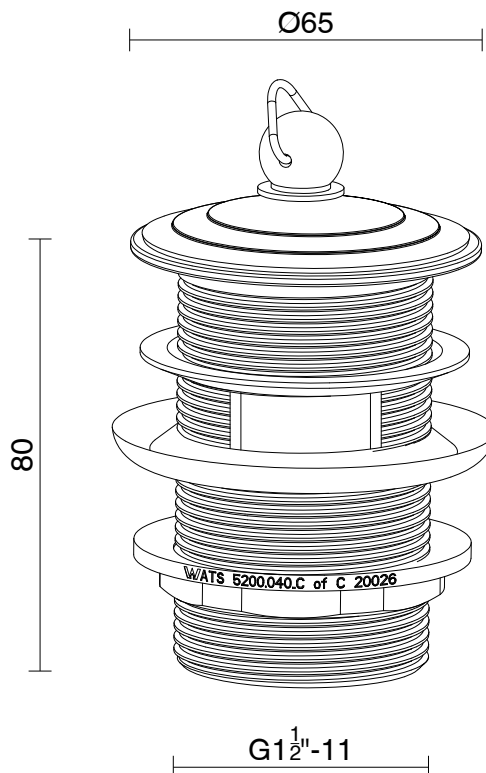

mizu

Mizu Drift 40mm Plug & Waste with Overflow Brushed Gold

9512187

SPECIFICATIONS

Recommended Use	Domestic, Hotel & Commercial
Body Material	DR Brass
Colour	Brushed Gold
Finish	Brushed
Overflow Configuration	Overflow
Waste Size	40 mm

WARRANTY

Replacement Only - Domestic Use	12 Months

Please refer to Warranty Page for full Terms and Conditions

Dimensions are nominal measurements only.

CLEANING RECOMMENDATIONS:

We recommend using a soft cloth or moist sponge with soapy water or mild detergent. Rinse with clean water, towel dry after cleaning. Clean regularly to protect surface finish. Do not use chemical or abrasive cleaners, avoid using a scrubbing brush or scourer sponge to clean. A soft brush can be used for hard to reach places. Damage caused by any improper treatment is not covered by the product warranty. Refer to Warranty Conditions.

Disclaimer: Products in this specification manual must by regulation be installed by licensed and registered trade people. The manufacturer/distributor reserves the right to vary specifications or delete models from their range without prior notification. Dimensions are nominal measurements only. Dimensions and set-outs listed are correct at time of publication however the manufacturer/distributor takes no responsibility for printing errors.

Published 03/05/2023

To see the complete Mizu range go to
www.reece.com.au