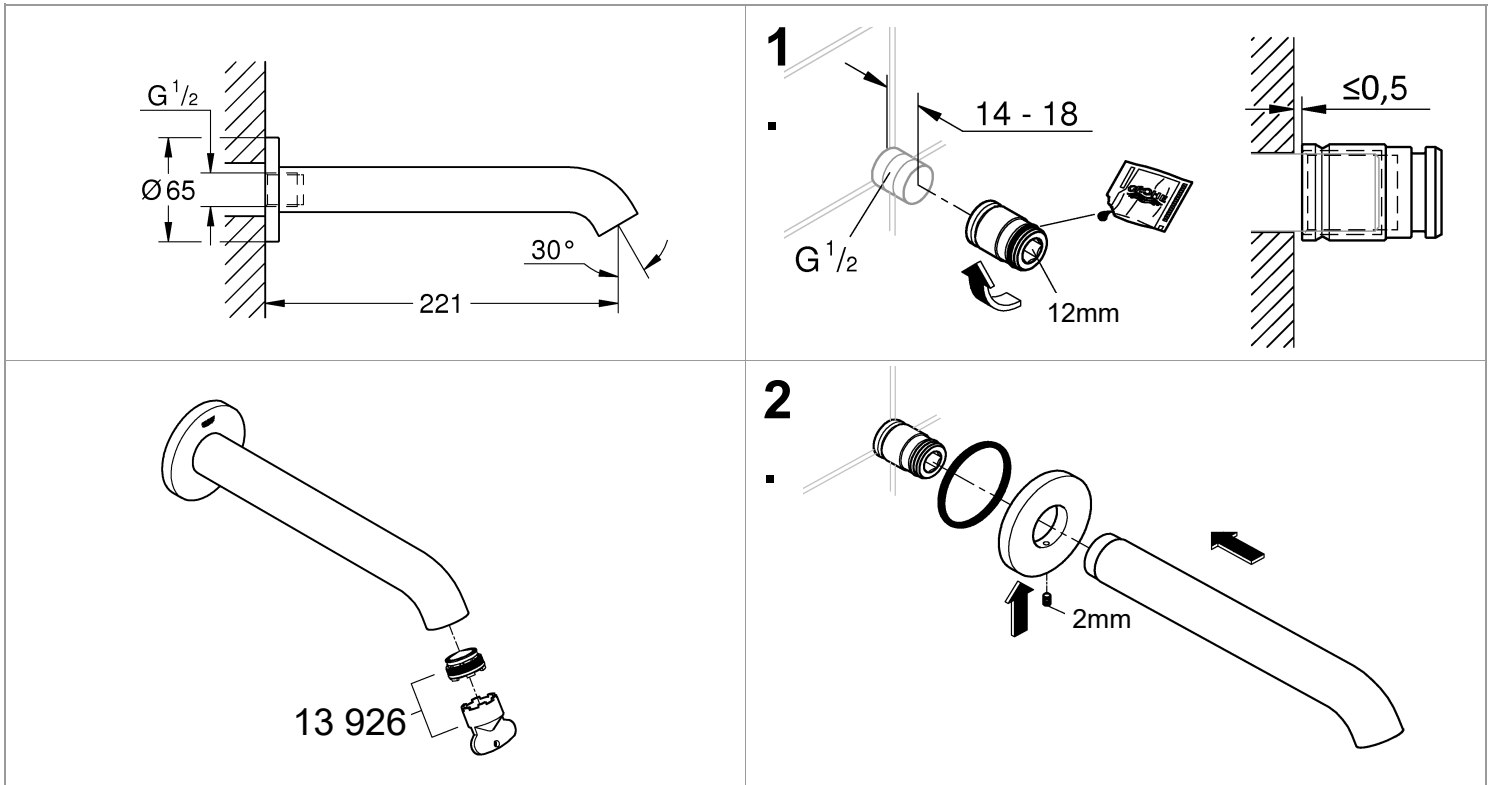

ESSENCE NEW
WALL BATH SPOUT
MODEL #13392001

Pure Freude
an Wasser

GROHE

Installation instructions

Care

For directions on the care of this fitting, please refer to the accompanying care instructions.

This product must be installed in conformance with local codes e.g. AS/NZS 3500 series of standard!