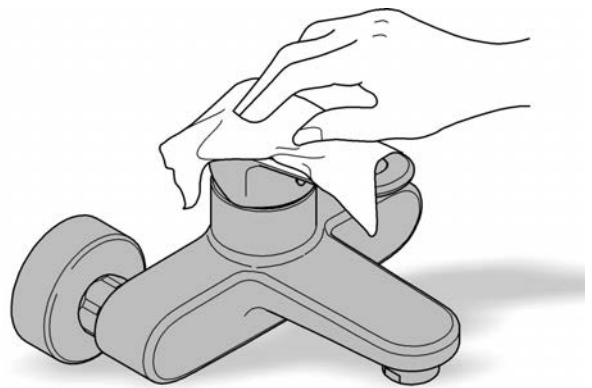

ESSENCE NEW  
WALL BATH SPOUT  
MODEL #13392001

Pure Freude  
an Wasser

Spare Parts

Pos.-nr.	Product Description	Order-nr.	Units per package
1	Aerator	13926000	1

48166000

SpeedClean

Pure Freude  
an Wasser

**GROHE**  