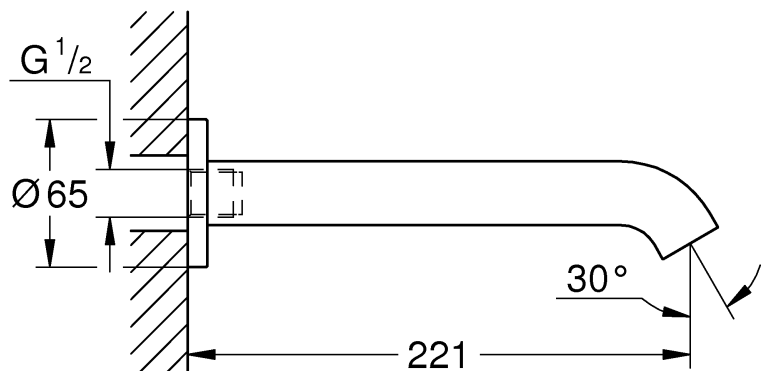

ESSENCE NEW  
WALL BATH SPOUT  
MODEL #13392001

Pure Freude  
an Wasser

Product Specifications

Product Description:

**Essence New**  
Wall bath spout

Projection 220 mm

**GROHE StarLight®** chrome finish

ESSENCE NEW  
WALL BATH SPOUT  
MODEL #13392001