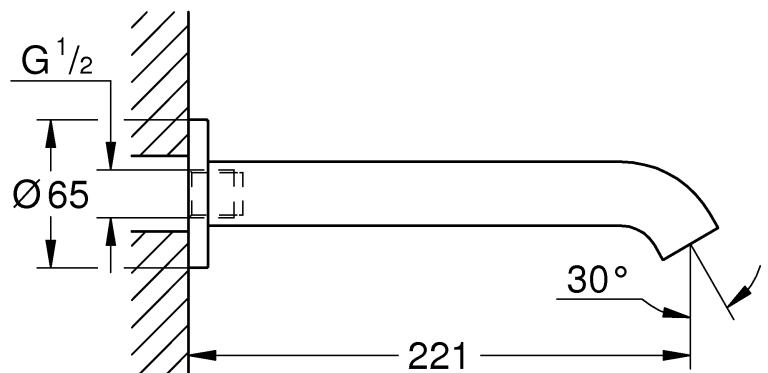

Spare Parts

Pos.-nr.	Product Description	Order-nr.	Units per package
1	Aerator	13926000	1