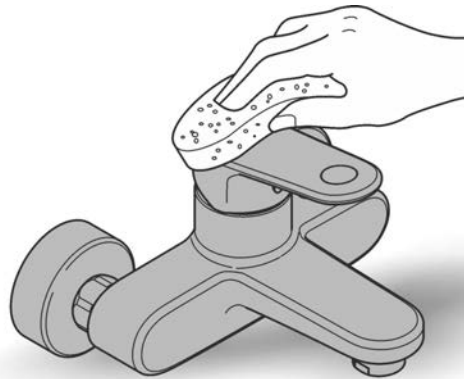

ESSENCE NEW  
WALL BATH SPOUT  
MODEL #13392001

Pure Freude  
an Wasser

Spare Parts

Pos.-nr.	Product Description	Order-nr.	Units per package
1	Aerator	13926000	1

48166000

SpeedClean

Pure Freude  
an Wasser

**GROHE**  