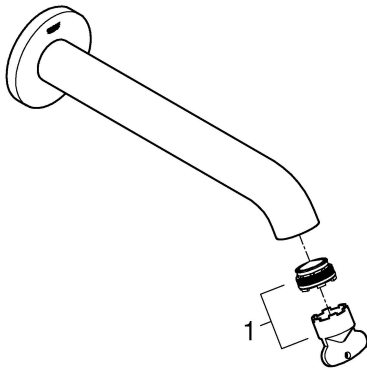

ESSENCE NEW  
WALL BATH SPOUT  
MODEL #13392001

Pure Freude  
an Wasser

Product Specifications

Product Description:

**Essence New**  
Wall bath spout

Projection 220 mm

**GROHE StarLight®** chrome finish

ESSENCE NEW  
WALL BATH SPOUT  
MODEL #13392001

Pure Freude  
an Wasser

GROHE

Installation instructions

**Care**

For directions on the care of this fitting, please refer to the accompanying care instructions.

This product must be installed in conformance with local codes e.g. AS/NZS 3500 series of standard!

ESSENCE NEW  
WALL BATH SPOUT  
MODEL #13392001

Pure Freude  
an Wasser

Spare Parts

Pos.-nr.	Product Description	Order-nr.	Units per package
1	Aerator	13926000	1

48166000

SpeedClean

Pure Freude  
an Wasser

**GROHE**  