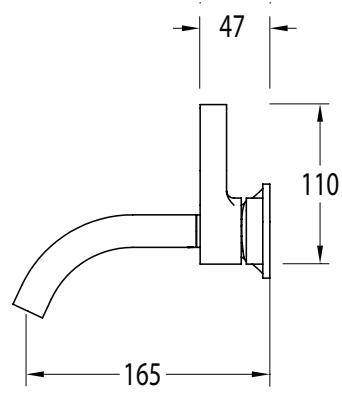

Milli Oria Wall Basin Mixer Outlet System 165mm PVD Brushed Gold (5 Star)

2265635

SPECIFICATIONS

Recommended Use	Domestic, Hotel & Commercial
Colour	Gold
Finish	Brushed
Material	Brass
Recommended Pressure Range	250-500kPa
Maximum Continuous Working Temperature	65 deg C
Suitable for Storage Tank Hot Water	Yes
Suitable for Continuous Flow Hot Water	Yes
Suitable for Gravity Feed Hot Water	No

WARRANTY

Warranty - Domestic Use	15 Years
Spare Parts & Labour	12 Months

Please refer to Warranty Page for full Terms and Conditions