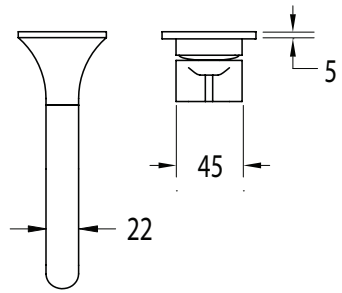

Milli Oria Wall Basin Mixer Outlet System 165mm PVD Brushed Gold (5 Star)

2265635

SPECIFICATIONS

Recommended Use	Domestic, Hotel & Commercial
Colour	Gold
Finish	Brushed
Material	Brass
Recommended Pressure Range	250-500kPa
Maximum Continuous Working Temperature	65 deg C
Suitable for Storage Tank Hot Water	Yes
Suitable for Continuous Flow Hot Water	Yes
Suitable for Gravity Feed Hot Water	No

WARRANTY

Warranty - Domestic Use	15 Years
Spare Parts & Labour	12 Months

Please refer to Warranty Page for full Terms and Conditions

Dimensions are nominal measurements only.

CLEANING RECOMMENDATIONS:

We recommend the use of soapy water or approved cleaners. This product should not be cleaned with abrasive materials. Damage caused by any improper treatment is not covered by the product warranty. Refer to Warranty Conditions

Disclaimer: Products in this specification manual must by regulation be installed by licensed and registered trade people. The manufacturer/distributor reserves the right to vary specifications or delete models from their range without prior notification. Dimensions are nominal measurements only. Dimensions and set-outs listed are correct at time of publication however the manufacturer/distributor takes no responsibility for printing errors.

Published 02/07/2021

To see the complete Milli range go to www.reece.com.au