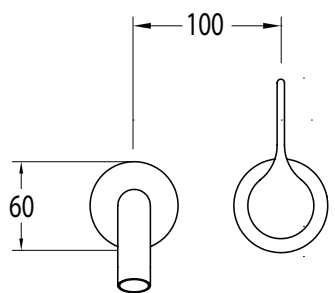

Milli Oria Wall Basin Mixer Outlet System 165mm PVD Brushed Gold (5 Star)

2265635

SPECIFICATIONS

Recommended Use	Domestic, Hotel & Commercial
Colour	Gold
Finish	Brushed
Material	Brass
Recommended Pressure Range	250-500kPa
Maximum Continuous Working Temperature	65 deg C
Suitable for Storage Tank Hot Water	Yes
Suitable for Continuous Flow Hot Water	Yes
Suitable for Gravity Feed Hot Water	No

WARRANTY

Warranty - Domestic Use	15 Years
Spare Parts & Labour	12 Months

Please refer to Warranty Page for full Terms and Conditions

Dimensions are nominal measurements only.

CLEANING RECOMMENDATIONS:

We recommend the use of soapy water or approved cleaners. This product should not be cleaned with abrasive materials. Damage caused by any improper treatment is not covered by the product warranty. Refer to Warranty Conditions

Disclaimer: Products in this specification manual must by regulation be installed by licensed and registered trade people. The manufacturer/distributor reserves the right to vary specifications or delete models from their range without prior notification. Dimensions are nominal measurements only. Dimensions and set-outs listed are correct at time of publication however the manufacturer/distributor takes no responsibility for printing errors.

Published 02/07/2021

To see the complete Milli range go to www.reece.com.au