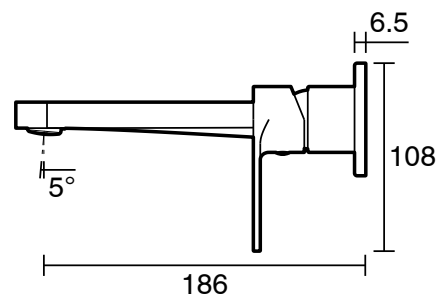

mizu

Mizu Soothe MK2 Wall Basin/Bath Mixer Set Kit Brushed Nickel (6 Star)

9512392

SPECIFICATIONS

Recommended Use	Domestic;Commercial;Hotel
Colour Finish	Brushed Nickel
Primary Material	Lead Free Brass

WARRANTY

Warranty - Domestic Use (Years)	10
Spare Parts & Labour (Years)	1

Please refer to Warranty Page for full Terms and Conditions

Dimensions are nominal measurements only.

CLEANING RECOMMENDATIONS:

We recommend the use of soapy water or approved cleaners. This product should not be cleaned with abrasive materials. Damage caused by any improper treatment is not covered by the product warranty. Refer to Warranty Conditions

Disclaimer: Products in this specification manual must by regulation be installed by licensed and registered trade people. The manufacturer/distributor reserves the right to vary specifications or delete models from their range without prior notification. Dimensions are nominal measurements only. Dimensions and set-outs listed are correct at time of publication however the manufacturer/distributor takes no responsibility for printing errors.

Published 28/11/2024

To see the complete Mizu range go to www.reece.com.au