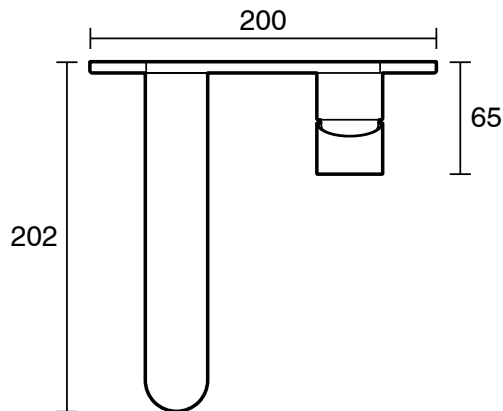

mizu

Mizu Soothe MK2 Wall Basin/Bath Mixer Set Kit Brushed Nickel (6 Star)

9512392

SPECIFICATIONS

Recommended Use	Domestic;Commercial;Hotel
Colour Finish	Brushed Nickel
Primary Material	Lead Free Brass

WARRANTY

Warranty - Domestic Use (Years)	10
Spare Parts & Labour (Years)	1

Please refer to Warranty Page for full Terms and Conditions

Dimensions are nominal measurements only.

CLEANING RECOMMENDATIONS:

We recommend the use of soapy water or approved cleaners. This product should not be cleaned with abrasive materials. Damage caused by any improper treatment is not covered by the product warranty. Refer to Warranty Conditions

Disclaimer: Products in this specification manual must by regulation be installed by licensed and registered trade people. The manufacturer/distributor reserves the right to vary specifications or delete models from their range without prior notification. Dimensions are nominal measurements only. Dimensions and set-outs listed are correct at time of publication however the manufacturer/distributor takes no responsibility for printing errors.

Published 28/11/2024

To see the complete Mizu range go to www.reece.com.au