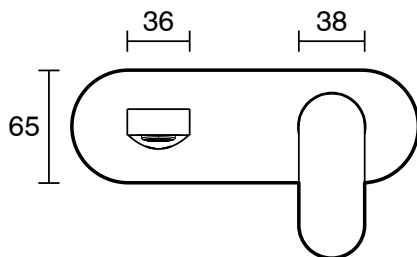

mizu

Mizu Soothe MK2 Wall Basin/Bath Mixer Set Kit Brushed Nickel (6 Star)

9512392

SPECIFICATIONS

Recommended Use	Domestic;Commercial;Hotel
Colour Finish	Brushed Nickel
Primary Material	Lead Free Brass

WARRANTY

Warranty - Domestic Use (Years)	10
Spare Parts & Labour (Years)	1

Please refer to Warranty Page for full Terms and Conditions

Dimensions are nominal measurements only.

CLEANING RECOMMENDATIONS:

We recommend the use of soapy water or approved cleaners. This product should not be cleaned with abrasive materials. Damage caused by any improper treatment is not covered by the product warranty. Refer to Warranty Conditions

Disclaimer: Products in this specification manual must by regulation be installed by licensed and registered trade people. The manufacturer/distributor reserves the right to vary specifications or delete models from their range without prior notification. Dimensions are nominal measurements only. Dimensions and set-outs listed are correct at time of publication however the manufacturer/distributor takes no responsibility for printing errors.

Published 28/11/2024

To see the complete Mizu range go to www.reece.com.au