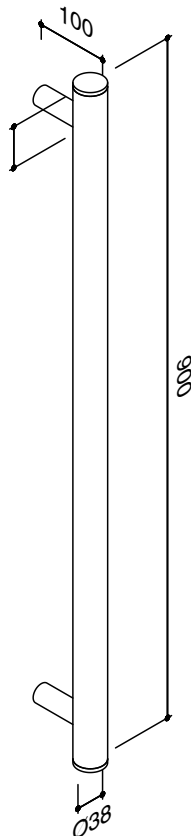

Milli Mood Edit Vertical Single Heated Towel Rail 900 x 38mm PVD Brushed Gunmetal

2020374

SPECIFICATIONS

Recommended Use	Domestic, Hotel & Commercial
Colour	Brushed Gunmetal
Material	Copper Tube
Electrical Connection	Hardwired
Electrical Connection Position	Bottom Bracket
Heating Method	Water Filled
Power Wattage	20 W
Voltage	240 Volts
IP Rating	IPX5

WARRANTY

Warranty - Domestic Use	10 Years
Spare Parts & Labour	12 Months

Please refer to Warranty Page for full Terms and Conditions

Dimensions are nominal measurements only.

CLEANING RECOMMENDATIONS:

We recommend the use of a soft dry cloth. This product should not be cleaned with abrasive materials or cleaning agents. Damage caused by improper treatment is not covered by the product warranty - refer to warranty conditions.

Disclaimer: Products in this specification manual must by regulation be installed by licensed and registered trade people. The manufacturer/distributor reserves the right to vary specifications or delete models from their range without prior notification. Dimensions are nominal measurements only. Dimensions and set-outs listed are correct at time of publication however the manufacturer/distributor takes no responsibility for printing errors.

Published 24/02/2023

To see the complete Milli range go to www.reece.com.au/bathrooms