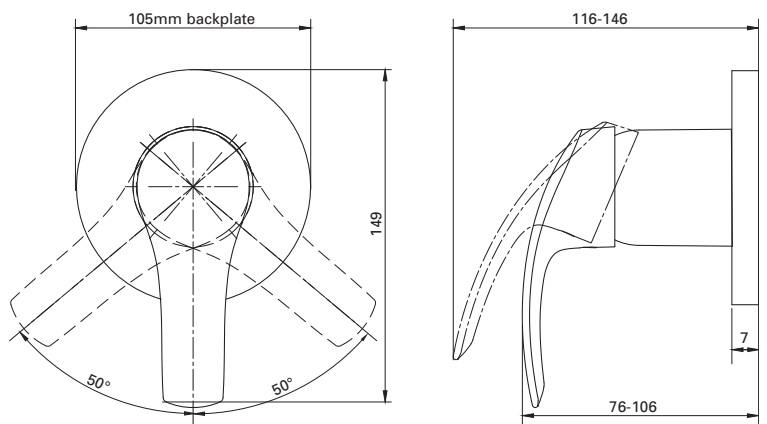

EUROSMART
SINGLE LEVER SHOWER MIXER TRIMSET
MODEL #19451002

Pure Freude
an Wasser

Product Specifications

Product Description:
Single Lever Shower/Bath Mixer Trim Set

Standard Specification:

Concealed Inwall Body for installation - 33962000.

Trimset only, not supplied with concealed body.

GROHE StarLight® chrome finish