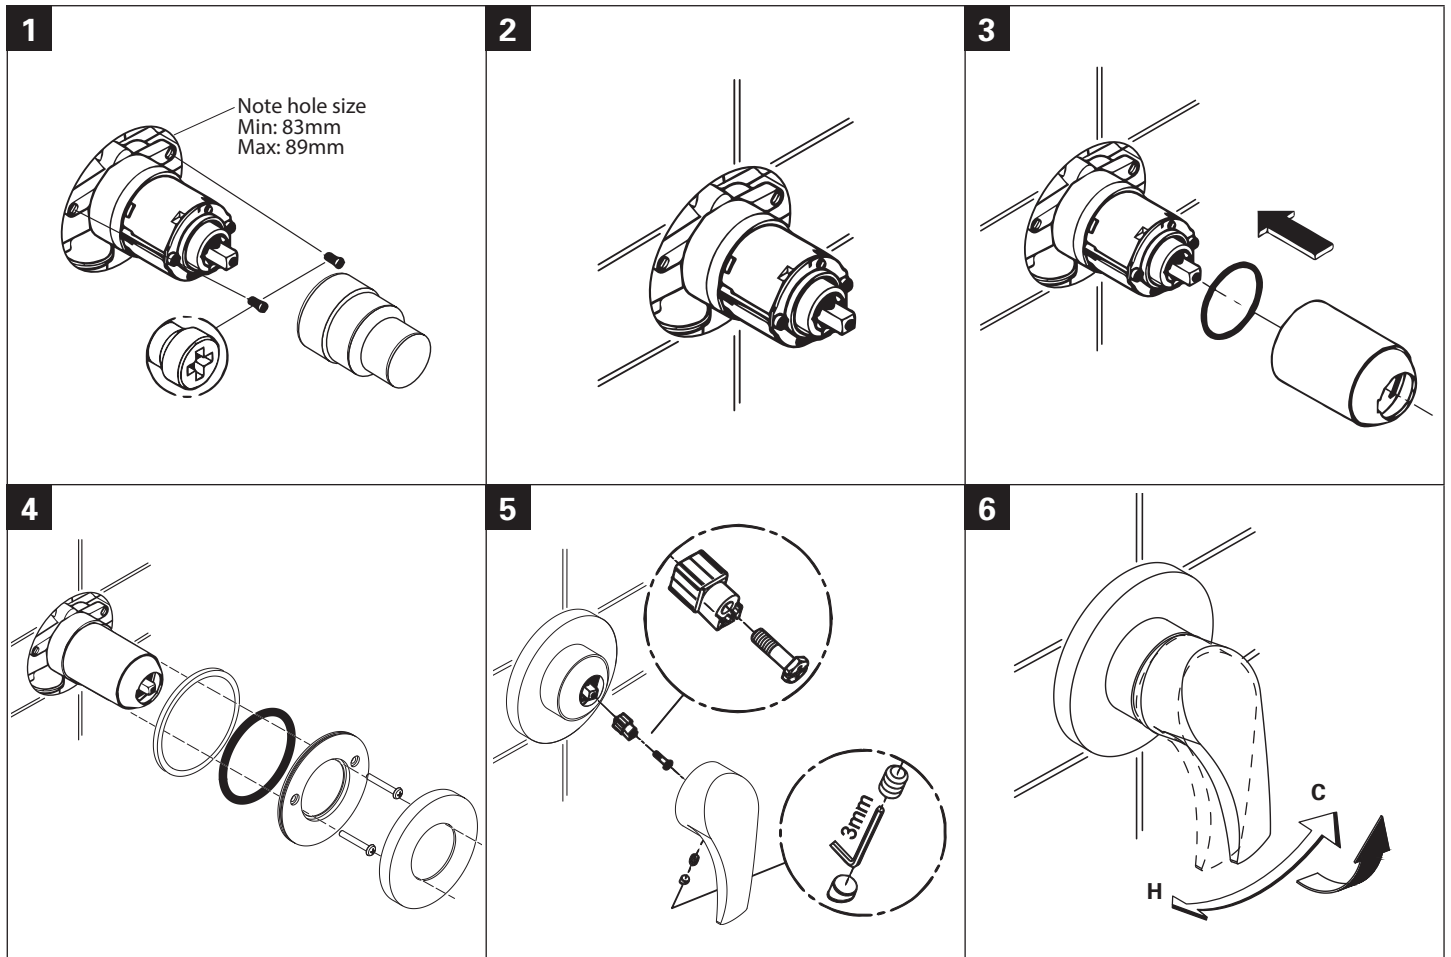

EUROSMART
SINGLE LEVER SHOWER MIXER TRIMSET
MODEL #19451002

Pure Freude
an Wasser

Product Specifications

Product Description:
Single Lever Shower/Bath Mixer Trim Set

Standard Specification:

Concealed Inwall Body for installation - 33962000.

Trimset only, not supplied with concealed body.

GROHE StarLight® chrome finish

Installation instructions

Installation Instructions

Flush piping system prior and after installation of fitting thoroughly!

This product must be installed in conformance with local codes e.g. AS/NZS 3500 series of standard!

Installation and connection, see Figs [1] to [6]. Refer to the dimensional drawing above. For installation with 33962000 concealed in-wall body. **PLEASE NOTE** – Face of noggins need to be positioned a minimum of 43mm & a maximum of 73mm from where the finished wall surface will end up.