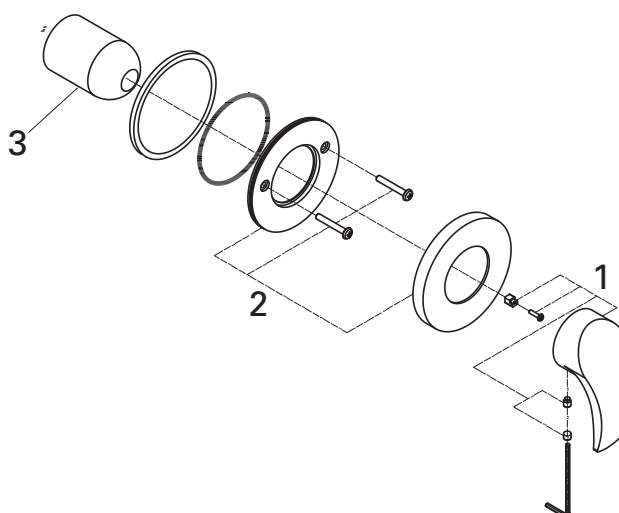

Care

For directions on the care of this fitting, please refer to the accompanying care instructions.

EUROSMART
SINGLE LEVER SHOWER MIXER TRIMSET
MODEL #19451002

Pure Freude
an Wasser

Spare Parts

Pos.-nr.	Product Description	Order-nr.	Units per package
1	Lever	46561000	1
2	Escutcheon	46904000	1
3	Dome	02693000	1