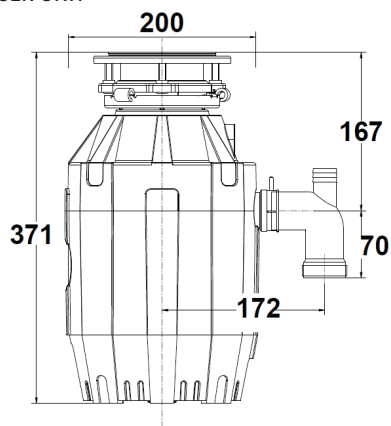

PRODUCT INFORMATION

Product Description	3/4 HP Deluxe
Motor Speed RPM	2700 rpm
Horsepower	3/4 hp 550 W
Air Switch	Yes
Voltage	220-240 V
Frequency	50/60 Hz
Motor Type	Permanent Magnet
Sound Insulated	Full
Gross Weight	6.8 kg
Sink Flange	90 mm
Stopper	Stainless steel
Swivel Impellers	Cast stainless steel
Grind Ring	Stainless steel
Balance Turntable	Stainless steel
Bearings	Permanently lubricated sleeve type
Mount Assembly	3 bolt

DISPOSER UNIT

AIR SWITCH