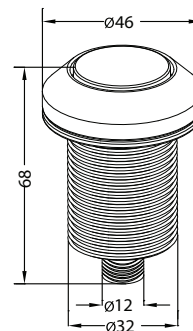

LAST UPDATED: 5 JUNE 2018

Make
it
Wonderful

FRANKE