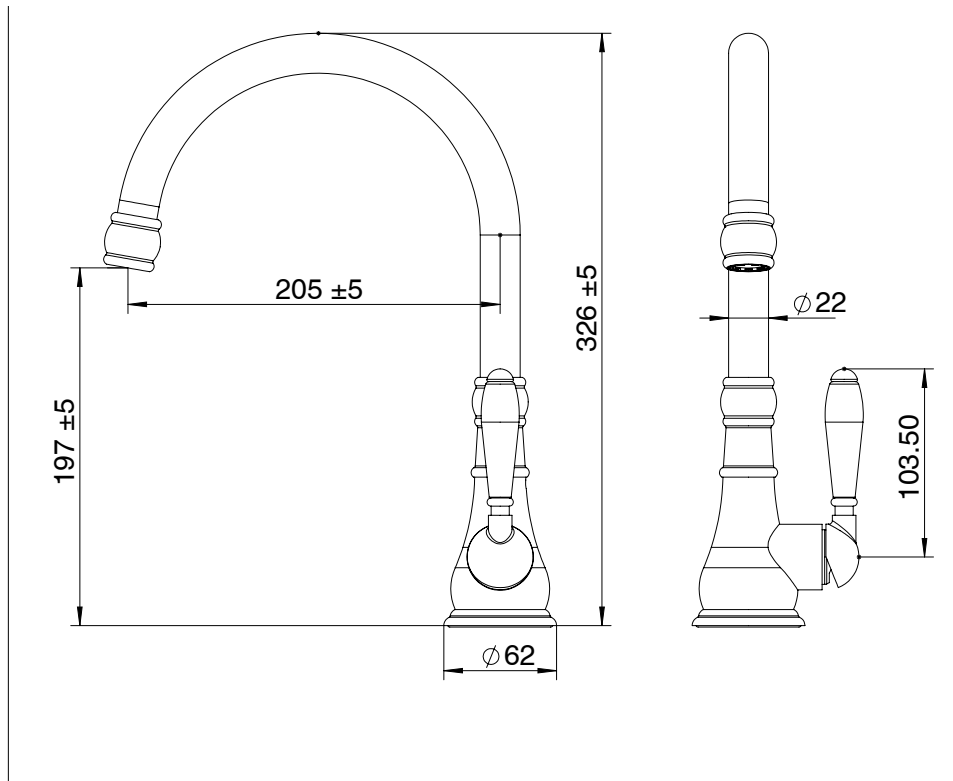

Milli

Milli Voir Sink Mixer with Porcelain Handle Brushed Nickel (4 Star)

2265481

SPECIFICATIONS

Recommended Use	Domestic, hotel and commercial
Colour	Brushed Nickel
Material	DR Brass
Recommended Pressure Range	150 - 500 kPa
Max Continuous Working Pressure	500 kPa
Max Continuous Working Temperature	80 deg C
Suitable for Storage Tank Hot Water	Yes
Suitable for Continuous Flow Hot Water	Yes
Suitable for Gravity Feed Hot Water	No

WARRANTY

Warranty - Domestic Use	15 Years
Spare Parts & Labour	12 Months

Please refer to Warranty Page for full Terms and Conditions

Dimensions are nominal measurements only.

CLEANING RECOMMENDATIONS:

We recommend the use of soapy water or approved cleaners. This product should not be cleaned with abrasive materials. Damage caused by any improper treatment is not covered by the product warranty. Refer to Warranty Conditions

Disclaimer: Products in this specification manual must by regulation be installed by licensed and registered trade people. The manufacturer/distributor reserves the right to vary specifications or delete models from their range without prior notification. Dimensions are nominal measurements only. Dimensions and set-outs listed are correct at time of publication however the manufacturer/distributor takes no responsibility for printing errors.

Published 01/06/2020

To see the complete Milli range go to www.reece.com.au