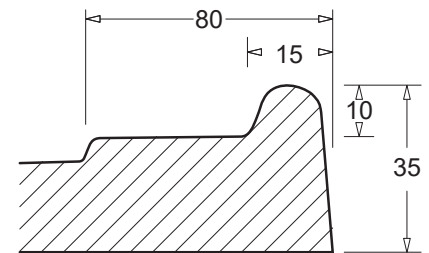

## Posh Solus Polymarble Shower Base with Waste & Grate 1200 x 900mm White

1710009

SPECIFICATIONS	
Recommended Use	Domestic
Material	Shower Base & Grate Cover (Polymarble) Waste (Moulded Plastic) Grate (Powder Coated Stainless Steel)
Colour	White
Waste Position	Centre Rear
Waste Size	50 mm
WARRANTY	
Warranty - Domestic Use	7 Years
Spare Parts and Labour	12 Months
<i>Please refer to Warranty Page for full Terms and Conditions</i>	

BACK EDGE PROFILE

Dimensions are nominal measurements only.