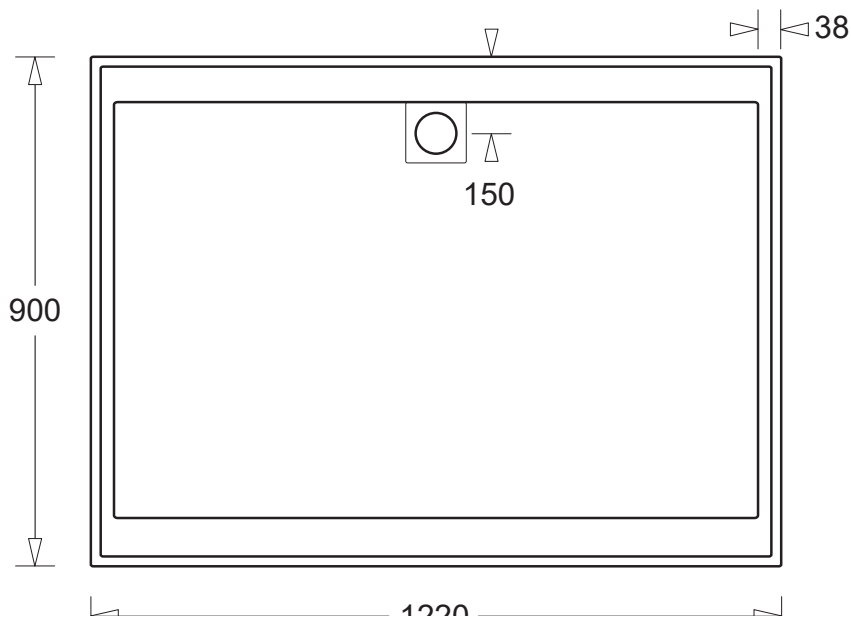

## Posh Solus Polymarble Shower Base with Waste & Grate 1200 x 900mm White

1710009

SPECIFICATIONS	
Recommended Use	Domestic
Material	Shower Base & Grate Cover (Polymarble) Waste (Moulded Plastic) Grate (Powder Coated Stainless Steel)
Colour	White
Waste Position	Centre Rear
Waste Size	50 mm
WARRANTY	
Warranty - Domestic Use	7 Years
Spare Parts and Labour	12 Months
<i>Please refer to Warranty Page for full Terms and Conditions</i>	

BACK EDGE PROFILE

Dimensions are nominal measurements only.