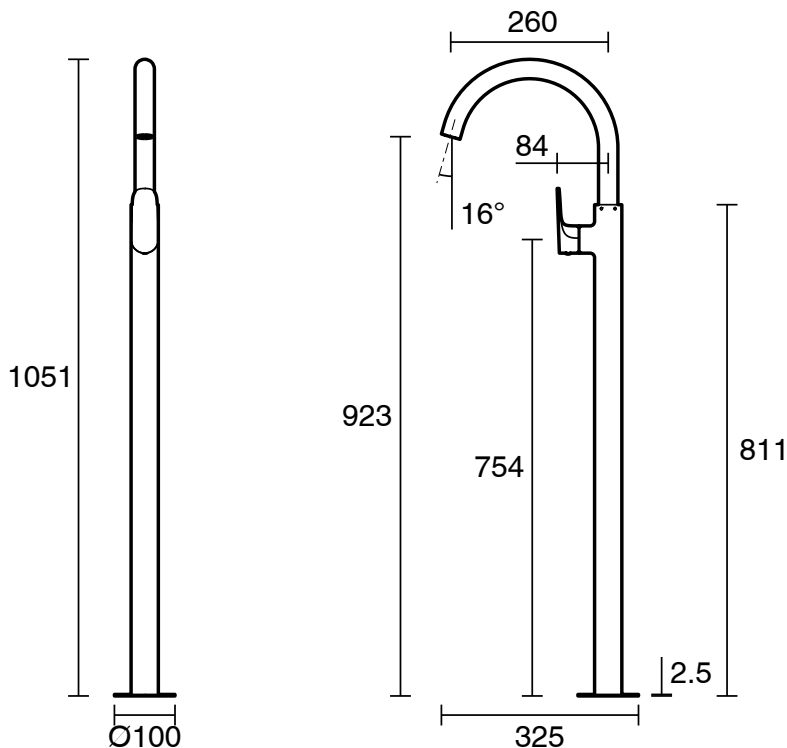

mizu

Mizu Silk Floor Mount Bath Mixer Trimset Only Brushed Gunmetal

2217973

SPECIFICATIONS

Recommended Use	Domestic, Hotel & Commercial
Colour	Brushed Gunmetal
Material	DR Brass
Recommended Pressure Range	150 - 800 kPa
Maximum Continuous Working Temperature	70 deg C
Suitable for Storage Tank Hot Water	Yes
Suitable for Continuous Flow Hot Water	Yes
Suitable for Gravity Feed Hot Water	No

WARRANTY

Warranty - Domestic Use	10 Years
Spare Parts & Labour	12 Months

Please refer to Warranty Page for full Terms and Conditions

Dimensions are nominal measurements only.

CLEANING RECOMMENDATIONS:

We recommend the use of soapy water or approved cleaners. This product should not be cleaned with abrasive materials. Damage caused by any improper treatment is not covered by the product warranty. Refer to Warranty Conditions

Disclaimer: Products in this specification manual must by regulation be installed by licensed and registered trade people. The manufacturer/distributor reserves the right to vary specifications or delete models from their range without prior notification. Dimensions are nominal measurements only. Dimensions and set-outs listed are correct at time of publication however the manufacturer/distributor takes no responsibility for printing errors.

Published 12/10/2023

To see the complete Mizu range go to www.reece.com.au