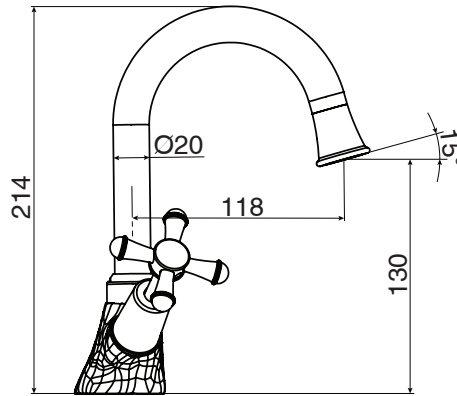

Posh

Posh Canterbury Basin Twinner (4*)

SPECIFICATIONS

Recommended Use	Domestic, hotel and commercial
Colour	Chrome
Colour Availability	Chrome, Brass Gold
Material	Brass - DR
Recommended Pressure Range	150 - 500 kPa
Max Continuous Working Pressure	500 kPa
Max Continuous Working Temperature	80 deg C
Suitable for Storage Tank Hot Water	Yes
Suitable for Continuous Flow Hot Water	Yes
Suitable for Gravity Feed Hot Water	No

WARRANTY

Warranty - Domestic Use	10 Years
Spare Parts & Labour	12 Months

Please refer to Warranty Page for full Terms and Conditions

Dimensions are nominal measurements only.

CLEANING RECOMMENDATIONS:

We recommend the use of soapy water or approved cleaners. This product should not be cleaned with abrasive materials. Damage caused by any improper treatment is not covered by the product warranty. Refer to Warranty Conditions

Disclaimer: Products in this specification manual must by regulation be installed by licensed and registered trade people. The manufacturer/distributor reserves the right to vary specifications or delete models from their range without prior notification. Dimensions are nominal measurements only. Dimensions and set-outs listed are correct at time of publication however the manufacturer/distributor takes no responsibility for printing errors.

Published 01/05/2018

To see the complete Posh range go to www.reece.com.au/bathrooms