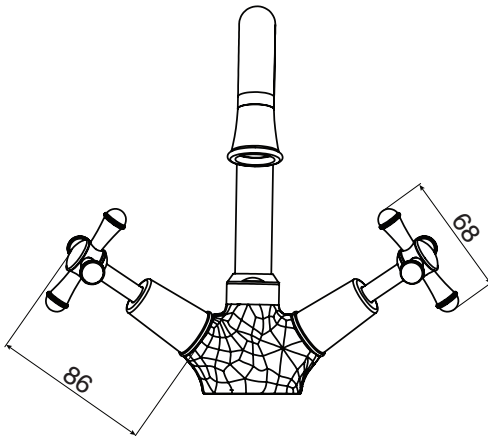

Posh

Posh Canterbury Basin Twinner (4*)

SPECIFICATIONS

Recommended Use	Domestic, hotel and commercial
Colour	Chrome
Colour Availability	Chrome, Brass Gold
Material	Brass - DR
Recommended Pressure Range	150 - 500 kPa
Max Continuous Working Pressure	500 kPa
Max Continuous Working Temperature	80 deg C
Suitable for Storage Tank Hot Water	Yes
Suitable for Continuous Flow Hot Water	Yes
Suitable for Gravity Feed Hot Water	No

WARRANTY

Warranty - Domestic Use	10 Years
Spare Parts & Labour	12 Months

Please refer to Warranty Page for full Terms and Conditions

Dimensions are nominal measurements only.

CLEANING RECOMMENDATIONS:

We recommend the use of soapy water or approved cleaners. This product should not be cleaned with abrasive materials. Damage caused by any improper treatment is not covered by the product warranty. Refer to Warranty Conditions

Disclaimer: Products in this specification manual must by regulation be installed by licensed and registered trade people. The manufacturer/distributor reserves the right to vary specifications or delete models from their range without prior notification. Dimensions are nominal measurements only. Dimensions and set-outs listed are correct at time of publication however the manufacturer/distributor takes no responsibility for printing errors.

Published 01/05/2018

To see the complete Posh range go to www.reece.com.au/bathrooms