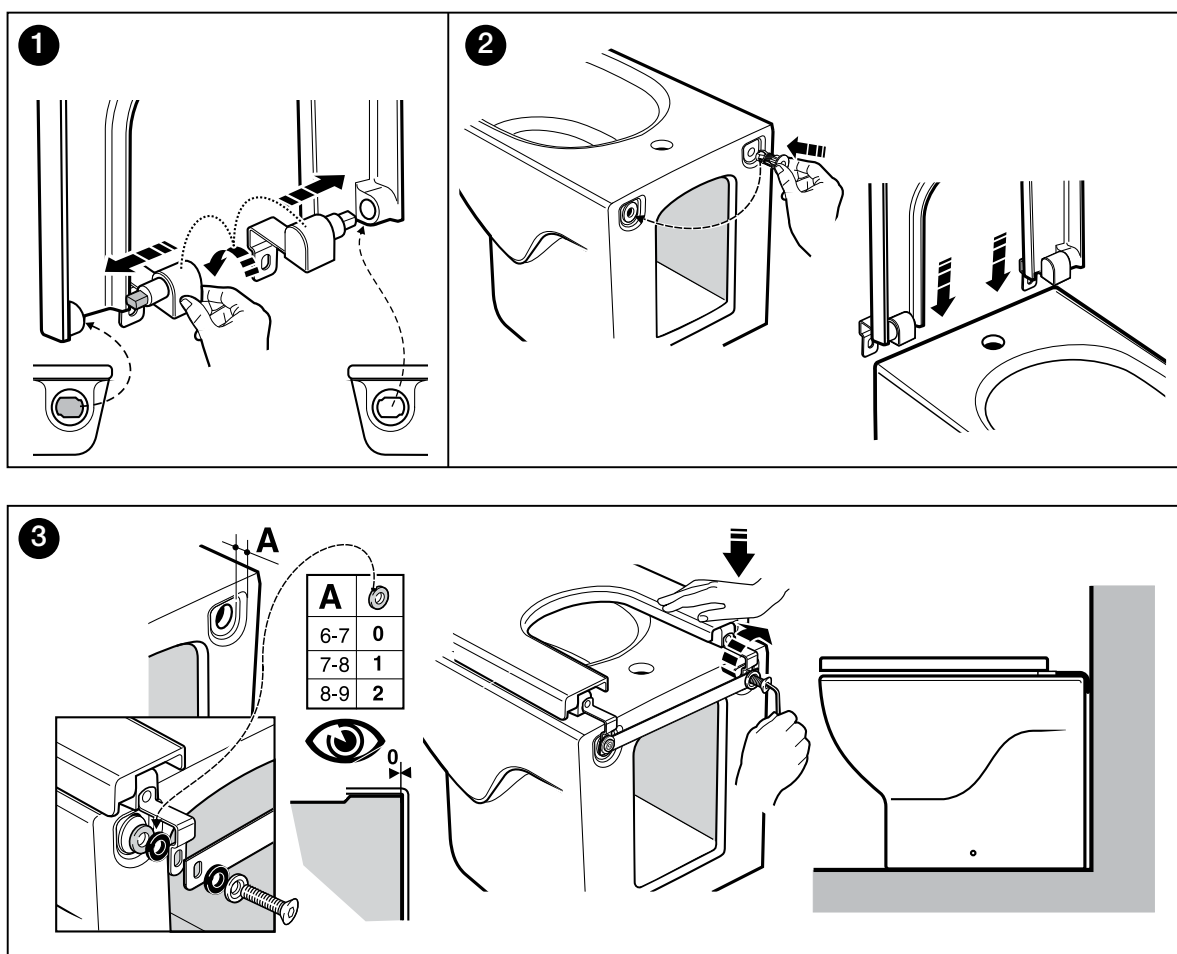

Roca Meridian Back to Wall Bidet Cover

BIDET COVER INSTALLATION INSTRUCTIONS

NOTE: Cover is optional, if cover is used it **MUST** be installed before Bidet is fixed to the wall.

Plumbers, please ensure a copy of the installation instructions is left with the end user for future reference