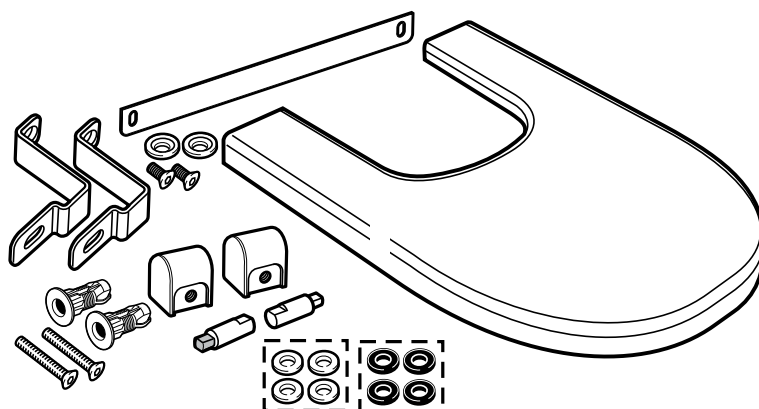

Roca Meridian Back to Wall Bidet Cover

BIDET COVER INSTALLATION INSTRUCTIONS

NOTE: Cover is optional, if cover is used it **MUST** be installed before Bidet is fixed to the wall.

Plumbers, please ensure a copy of the installation instructions is left with the end user for future reference