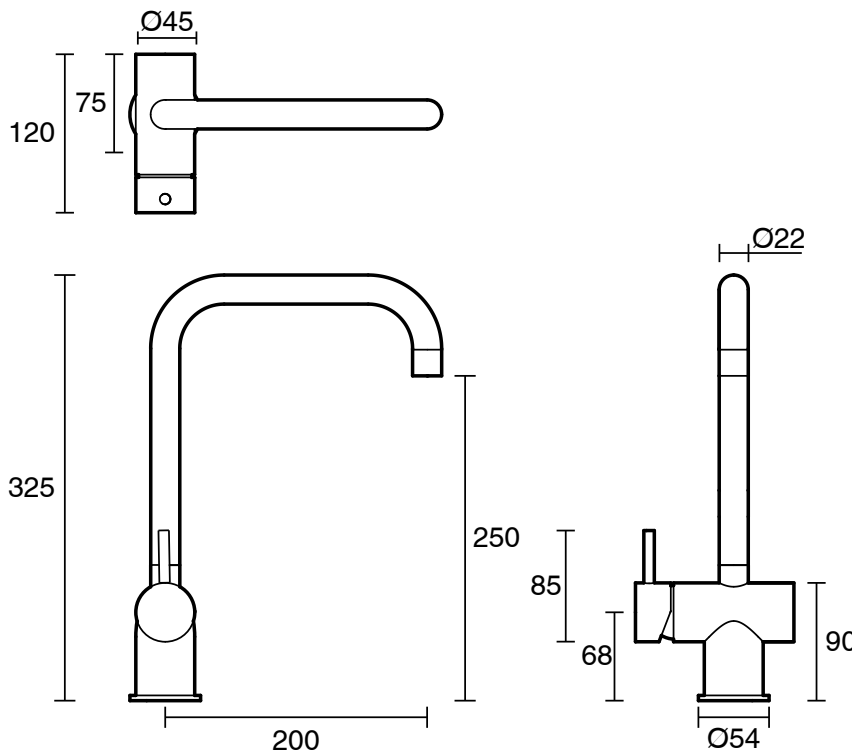

## Sussex Scala Sink Mixer Tap Large Square Left Hand Satin Chrome (4 Star)

2263001

SPECIFICATIONS	
Recommended Use	Residential;Commercial
Colour Finish	Satin Chrome
Primary Material	DR Brass
Recommended Pressure Range	150 - 500 kPa as per AS3500
Max Continuous Working Temperature (deg C)	65
Min Continuous Working Temperature (deg C)	1
WARRANTY	
Residential Use (Years)	40
Commercial Use (Years)	10
<i>Please refer to Sussex Warranty page for full Terms and Conditions</i>	

Dimensions are nominal measurements only.