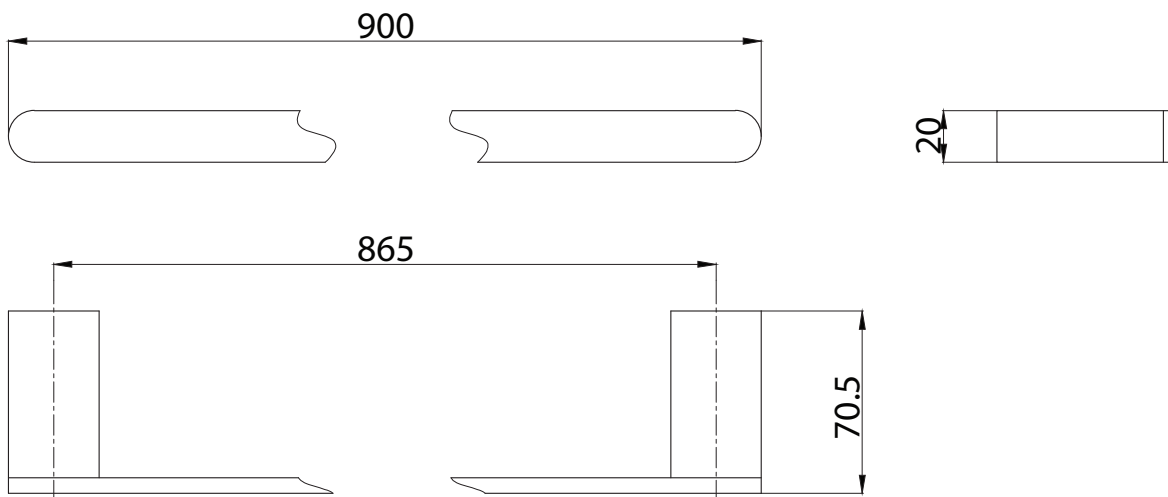

mizu

Mizu Soothe Single Towel Rail 900mm Chrome

9504048

SPECIFICATIONS

Recommended Use	Domestic, Hotel and Commercial
Colour	Chrome
Material	Zinc Alloy/Brass

WARRANTY

Domestic Use Replacement Only 10 Years

Please refer to Warranty Page for full Terms and Conditions