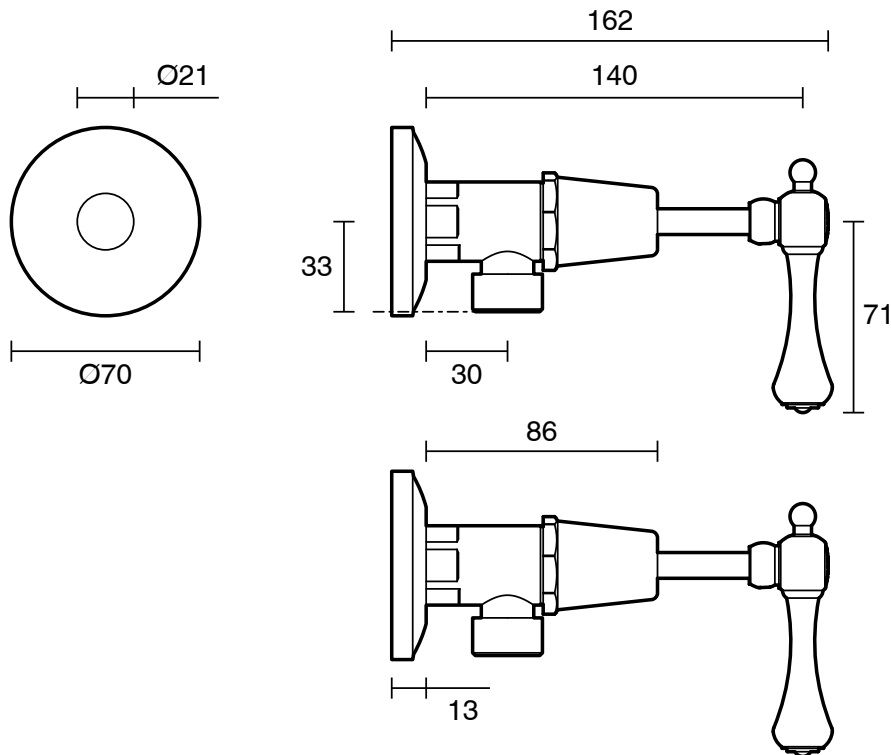

## Kado Era Washing Machine Stops Lever Handle Chrome

9507628

### SPECIFICATIONS

|  |                              |
|--|------------------------------|
| Recommended Use                        | Domestic, Hotel & Commercial |
| Colour                                 | Chrome                       |
| Finish                                 | Polished                     |
| Material                               | DR Brass                     |
| Recommended Pressure Range             | 150 - 500 kPa                |
| Maximum Continuous Working Temperature | 80 deg C                     |
| Suitable for Storage Tank Hot Water    | Yes                          |
| Suitable for Continuous Flow Hot Water | Yes                          |
| Suitable for Gravity Feed Hot Water    | No                           |

Dimensions are nominal measurements only.