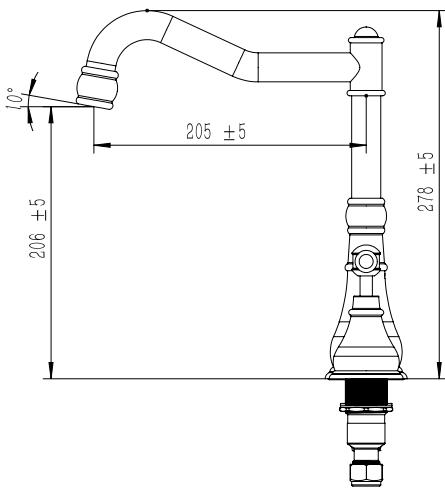

Milli Voir Hob English Kitchen / Spa Set Lever Handle Matte Black (4 Star)

2265429

SPECIFICATIONS

Recommended Use	Domestic, hotel and commercial
Colour	Matte Black
Material	DR Brass
Recommended Pressure Range	150 - 500 kPa
Max Continuous Working Pressure	500 kPa
Max Continuous Working Temperature	80 deg C
Suitable for Storage Tank Hot Water	Yes
Suitable for Continuous Flow Hot Water	Yes
Suitable for Gravity Feed Hot Water	No

WARRANTY

Warranty - Domestic Use	15 Years
Spare Parts & Labour	12 Months

Please refer to Warranty Page for full Terms and Conditions

Dimensions are nominal measurements only.

CLEANING RECOMMENDATIONS:

We recommend the use of soapy water or approved cleaners. This product should not be cleaned with abrasive materials. Damage caused by any improper treatment is not covered by the product warranty. Refer to Warranty Conditions

Disclaimer: Products in this specification manual must by regulation be installed by licensed and registered trade people. The manufacturer/distributor reserves the right to vary specifications or delete models from their range without prior notification. Dimensions are nominal measurements only. Dimensions and set-outs listed are correct at time of publication however the manufacturer/distributor takes no responsibility for printing errors.

Published 01/06/2020

To see the complete Milli range go to www.reece.com.au