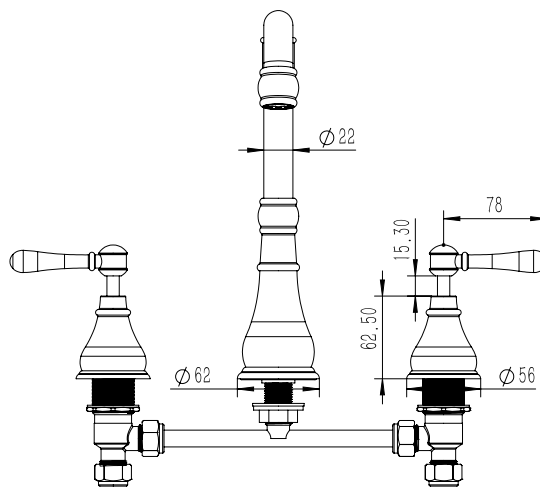

Milli Voir Hob English Kitchen / Spa Set Lever Handle Matte Black (4 Star)

2265429

SPECIFICATIONS

Recommended Use	Domestic, hotel and commercial
Colour	Matte Black
Material	DR Brass
Recommended Pressure Range	150 - 500 kPa
Max Continuous Working Pressure	500 kPa
Max Continuous Working Temperature	80 deg C
Suitable for Storage Tank Hot Water	Yes
Suitable for Continuous Flow Hot Water	Yes
Suitable for Gravity Feed Hot Water	No

WARRANTY

Warranty - Domestic Use	15 Years
Spare Parts & Labour	12 Months

Please refer to Warranty Page for full Terms and Conditions

Dimensions are nominal measurements only.

CLEANING RECOMMENDATIONS:

We recommend the use of soapy water or approved cleaners. This product should not be cleaned with abrasive materials. Damage caused by any improper treatment is not covered by the product warranty. Refer to Warranty Conditions

Disclaimer: Products in this specification manual must by regulation be installed by licensed and registered trade people. The manufacturer/distributor reserves the right to vary specifications or delete models from their range without prior notification. Dimensions are nominal measurements only. Dimensions and set-outs listed are correct at time of publication however the manufacturer/distributor takes no responsibility for printing errors.

Published 01/06/2020

To see the complete Milli range go to www.reece.com.au