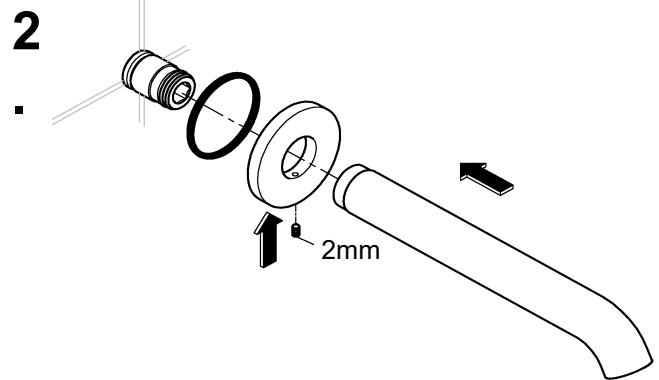

ESSENCE NEW
WALL BATH SPOUT
MODEL #13392A01

Pure Freude
an Wasser

GROHE

Installation instructions

Care

For directions on the care of this fitting, please refer to the accompanying care instructions.

This product must be installed in conformance with local codes e.g. AS/NZS 3500 series of standard!