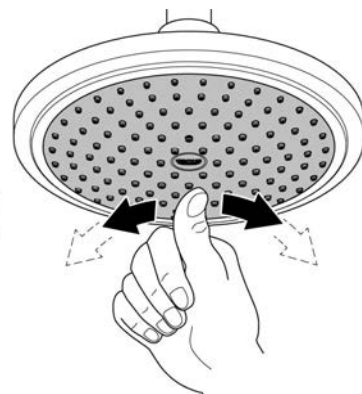

Pure Freude
an Wasser

GROHE

Installation instructions

Care

For directions on the care of this fitting, please refer to the accompanying care instructions.

This product must be installed in conformance with local codes e.g. AS/NZS 3500 series of standard!

ESSENCE NEW
WALL BATH SPOUT
MODEL #13392A01

Pure Freude
an Wasser

Spare Parts

Pos.-nr.	Product Description	Order-nr.	Units per package
1	Aerator	13926000	1

48166000

SpeedClean

Pure Freude
an Wasser

GROHE