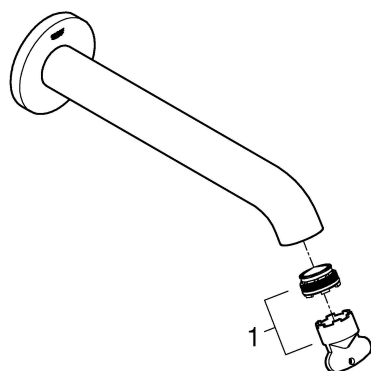

ESSENCE NEW
WALL BATH SPOUT
MODEL #13392A01

Pure Freude
an Wasser

Product Specifications

Product Description:

Essence New
Wall bath spout

Projection 220 mm

GROHE StarLight® PVD Hard Graphite finish

ESSENCE NEW
WALL BATH SPOUT
MODEL #13392A01

Pure Freude
an Wasser

GROHE

Installation instructions

Care

For directions on the care of this fitting, please refer to the accompanying care instructions.

This product must be installed in conformance with local codes e.g. AS/NZS 3500 series of standard!

ESSENCE NEW
WALL BATH SPOUT
MODEL #13392A01

Pure Freude
an Wasser

Spare Parts

Pos.-nr.	Product Description	Order-nr.	Units per package
1	Aerator	13926000	1

48166000

SpeedClean

Pure Freude
an Wasser

GROHE