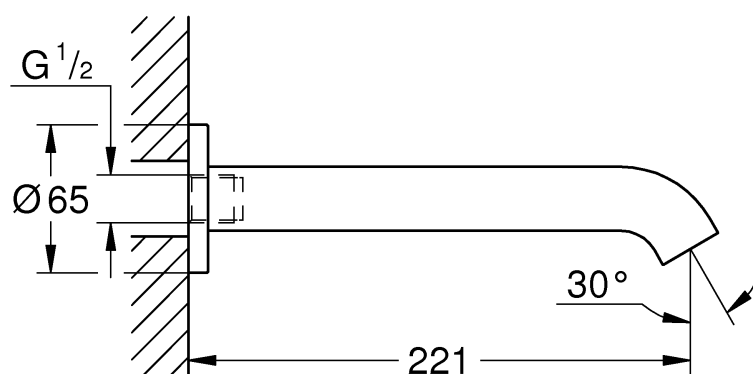

ESSENCE NEW
WALL BATH SPOUT
MODEL #13392A01

Pure Freude
an Wasser

Product Specifications

Product Description:

Essence New
Wall bath spout

Projection 220 mm

GROHE StarLight® PVD Hard Graphite finish

ESSENCE NEW
WALL BATH SPOUT
MODEL #13392A01

Pure Freude
an Wasser

GROHE

Installation instructions

Care

For directions on the care of this fitting, please refer to the accompanying care instructions.

This product must be installed in conformance with local codes e.g. AS/NZS 3500 series of standard!

ESSENCE NEW
WALL BATH SPOUT
MODEL #13392A01

Pure Freude
an Wasser

Spare Parts

Pos.-nr.	Product Description	Order-nr.	Units per package
1	Aerator	13926000	1

48166000

SpeedClean

Pure Freude
an Wasser

GROHE