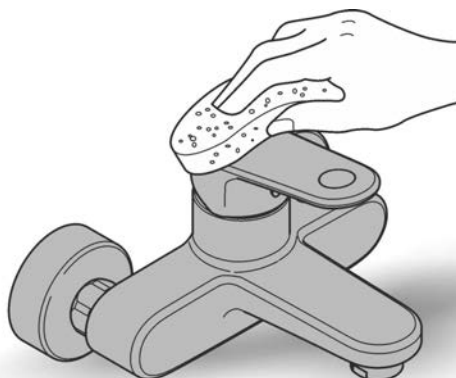

ESSENCE NEW
WALL BATH SPOUT
MODEL #13392A01

Pure Freude
an Wasser

Spare Parts

Pos.-nr.	Product Description	Order-nr.	Units per package
1	Aerator	13926000	1

48166000

SpeedClean

Pure Freude
an Wasser

GROHE