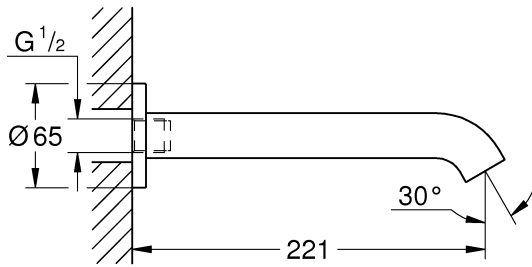

ESSENCE NEW
WALL BATH SPOUT
MODEL #13392A01

Pure Freude
an Wasser

GROHE

Installation instructions

Care

For directions on the care of this fitting, please refer to the accompanying care instructions.

This product must be installed in conformance with local codes e.g. AS/NZS 3500 series of standard!