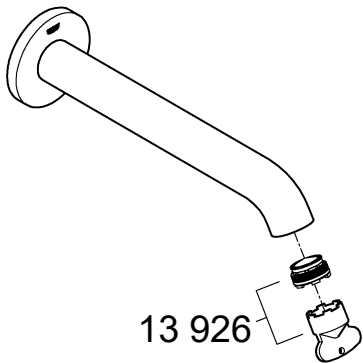

ESSENCE NEW
WALL BATH SPOUT
MODEL #13392A01

Pure Freude
an Wasser

GROHE

Installation instructions

Care

For directions on the care of this fitting, please refer to the accompanying care instructions.

This product must be installed in conformance with local codes e.g. AS/NZS 3500 series of standard!