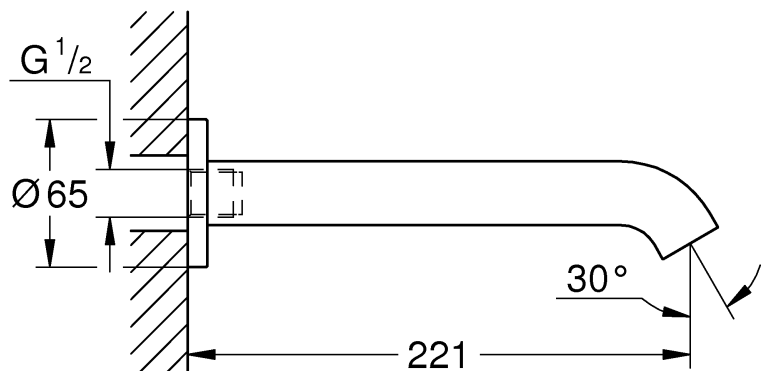

ESSENCE NEW
WALL BATH SPOUT
MODEL #13392A01

Pure Freude
an Wasser

Product Specifications

Product Description:

Essence New
Wall bath spout

Projection 220 mm

GROHE StarLight® PVD Hard Graphite finish

ESSENCE NEW
WALL BATH SPOUT
MODEL #13392A01