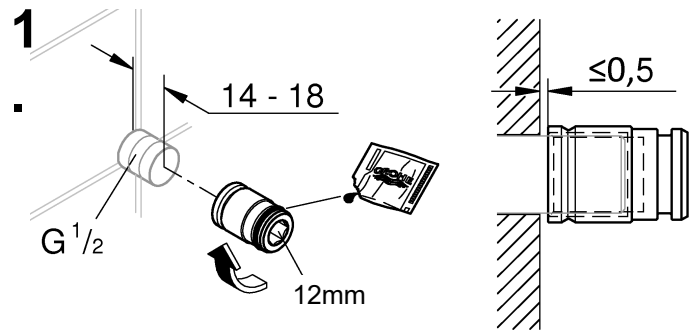

ESSENCE NEW
WALL BATH SPOUT
MODEL #13392A01

Pure Freude
an Wasser

GROHE

Installation instructions

Care

For directions on the care of this fitting, please refer to the accompanying care instructions.

This product must be installed in conformance with local codes e.g. AS/NZS 3500 series of standard!