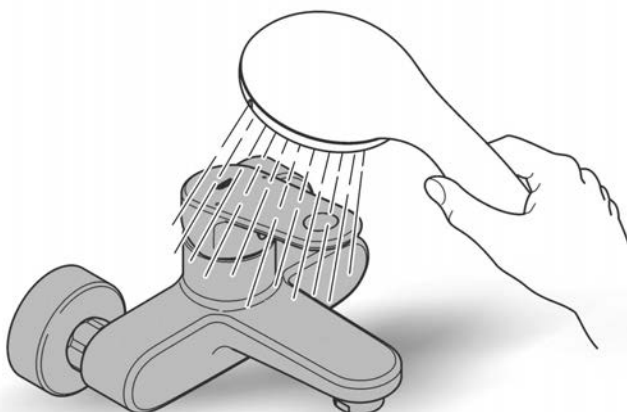

ESSENCE NEW
WALL BATH SPOUT
MODEL #13392A01

Pure Freude
an Wasser

Spare Parts

Pos.-nr.	Product Description	Order-nr.	Units per package
1	Aerator	13926000	1

48166000

SpeedClean

Pure Freude
an Wasser

GROHE