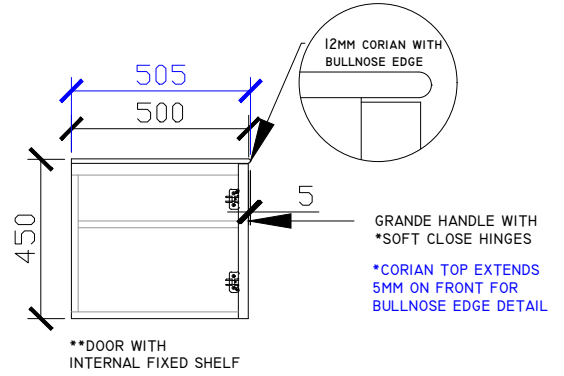

CUSTOM SIZES

	A1GH-VUWH-501-600	A1GH-VUWH-601-800	A1GH-VUWH-801-1100	A1GH-VUWH-1101-1300	A1GH-VUWH-1301-1600	A1GH-VUWH-1601-1800	A1GH-VUWH-1801-2000
Width (mm)	501-600	601-800	801-1100	1101-1300	1301-1600	1601-1800	1801-2000
Depth (mm)	400-500	400-500	400-500	400-500	400-500	400-500	400-500
Height (mm)	450	450	450	450	450	450	450
Number of Doors	1	2	2	2	2	3	3
Basin Options	1	1	1	1	1-2	1-2	1-2

Adorn above counter/ semi inset wall hung vanity with door/s & grande handle

STANDARD SIZES

500mm

600mm

INTERNAL VIEW for all sizes

SIDE VIEW for all sizes

1000mm

1200mm

Adorn above counter/ semi inset wall hung vanity with door/s & grande handle

STANDARD SIZES

1500mm

1800mm

Adorn above counter/ semi inset wall hung vanity with door/s & grande handle

CUSTOM SIZES

501-600mm

601-800mm

INTERNAL VIEW for all sizes

SIDE VIEW for all sizes

801-1100mm

1101-1300mm

Adorn above counter/ semi inset wall hung vanity with door/s & grande handle

CUSTOM SIZES

1301-1600mm

1601-1800mm