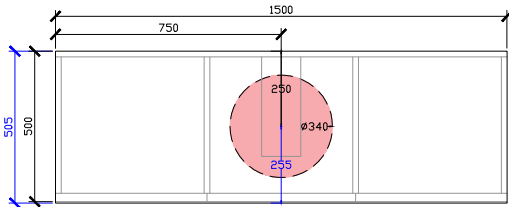

Adorn above counter/ semi inset wall hung vanity with door/s & grande handle

ROCA INSPIRA SOFT SQUARE SEMI-INSET & ROCA INSPIRA ROUND SEMI-INSET 340DIA CORIAN CUTOUT

1500W: CENTRE & DOUBLE BASIN | OFFSET LEFT & RIGHT