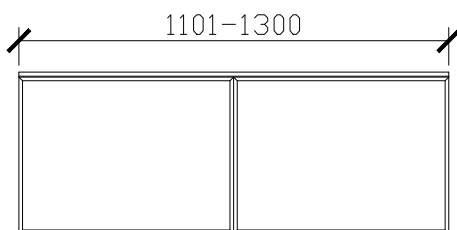

Adorn above counter/ semi inset wall hung vanity with door/s & grande handle

STANDARD SIZES

500mm

600mm

INTERNAL VIEW for all sizes

SIDE VIEW for all sizes

1000mm

1200mm

Adorn above counter/ semi inset wall hung vanity with door/s & grande handle

STANDARD SIZES

1500mm

1800mm

Adorn above counter/ semi inset wall hung vanity with door/s & grande handle

CUSTOM SIZES

501-600mm

601-800mm

INTERNAL VIEW for all sizes

SIDE VIEW for all sizes

801-1100mm

1101-1300mm

Adorn above counter/ semi inset wall hung vanity with door/s & grande handle

CUSTOM SIZES

1301-1600mm

1601-1800mm