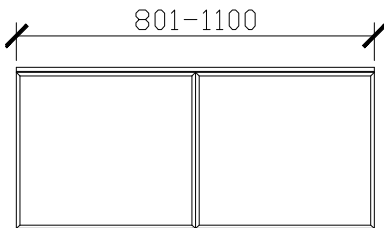

Adorn above counter/ semi inset wall hung vanity with door/s & grande handle

STANDARD SIZES

500mm

600mm

INTERNAL VIEW for all sizes

SIDE VIEW for all sizes

1000mm

1200mm

Adorn above counter/ semi inset wall hung vanity with door/s & grande handle

STANDARD SIZES

1500mm

1800mm

Adorn above counter/ semi inset wall hung vanity with door/s & grande handle

CUSTOM SIZES

501-600mm

601-800mm

INTERNAL VIEW for all sizes

SIDE VIEW for all sizes

801-1100mm

1101-1300mm

Adorn above counter/ semi inset wall hung vanity with door/s & grande handle

CUSTOM SIZES

1301-1600mm

1601-1800mm