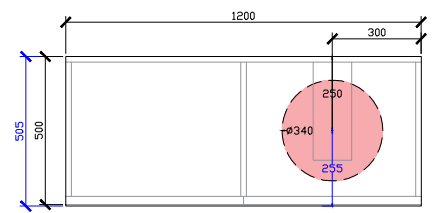

1200W: CENTRE | OFFSET LEFT & RIGHT