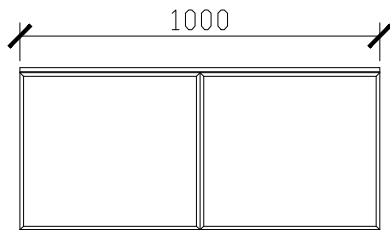

Adorn above counter/ semi inset wall hung vanity with door/s & grande handle

STANDARD SIZES

500mm

600mm

INTERNAL VIEW for all sizes

SIDE VIEW for all sizes

1000mm

1200mm

Adorn above counter/ semi inset wall hung vanity with door/s & grande handle

STANDARD SIZES

1500mm

1800mm

Adorn above counter/ semi inset wall hung vanity with door/s & grande handle

CUSTOM SIZES

501-600mm

601-800mm

INTERNAL VIEW for all sizes

SIDE VIEW for all sizes

801-1100mm

1101-1300mm

Adorn above counter/ semi inset wall hung vanity with door/s & grande handle

CUSTOM SIZES

1301-1600mm

1601-1800mm