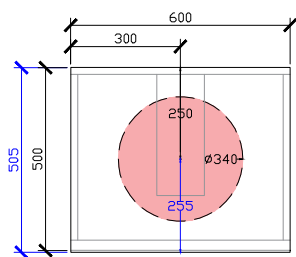

600W: CENTRE ONLY