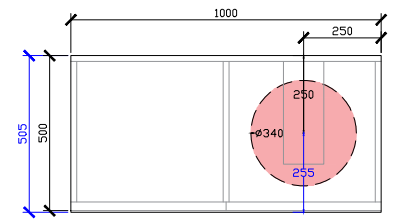

1000W: CENTRE | OFFSET LEFT & RIGHT