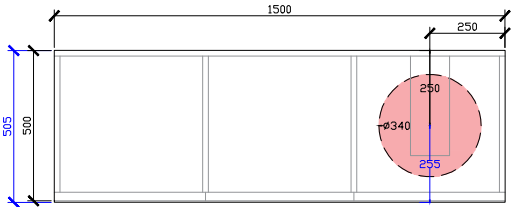

Adorn above counter/ semi inset wall hung vanity with door/s & grande handle

ROCA INSPIRA SOFT SQUARE SEMI-INSET & ROCA INSPIRA ROUND SEMI-INSET 340DIA CORIAN CUTOUT

1500W: CENTRE & DOUBLE BASIN | OFFSET LEFT & RIGHT