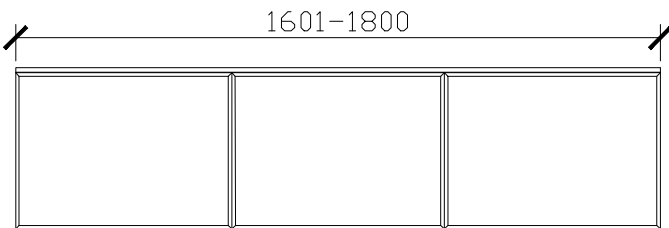

Adorn above counter/ semi inset wall hung vanity with door/s & grande handle

STANDARD SIZES

500mm

600mm

INTERNAL VIEW for all sizes

SIDE VIEW for all sizes

1000mm

1200mm

Adorn above counter/ semi inset wall hung vanity with door/s & grande handle

STANDARD SIZES

1500mm

1800mm

Adorn above counter/ semi inset wall hung vanity with door/s & grande handle

CUSTOM SIZES

501-600mm

601-800mm

INTERNAL VIEW for all sizes

SIDE VIEW for all sizes

801-1100mm

1101-1300mm

Adorn above counter/ semi inset wall hung vanity with door/s & grande handle

CUSTOM SIZES

1301-1600mm

1601-1800mm