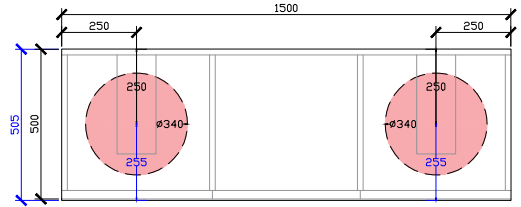

Adorn above counter/ semi inset wall hung vanity with door/s & grande handle

ROCA INSPIRA SOFT SQUARE SEMI-INSET & ROCA INSPIRA ROUND SEMI-INSET 340DIA CORIAN CUTOUT

1500W: CENTRE & DOUBLE BASIN | OFFSET LEFT & RIGHT