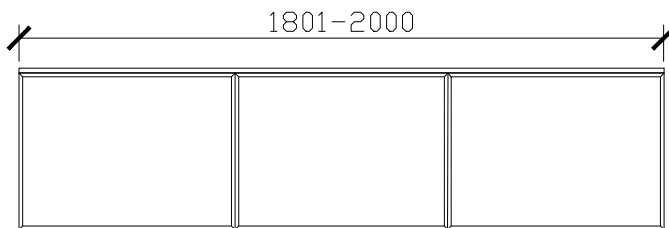

1801-2000mm