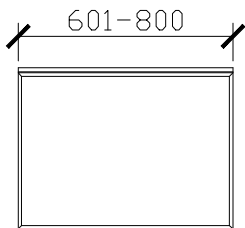

Adorn above counter/ semi inset wall hung vanity with door/s & grande handle

STANDARD SIZES

500mm

600mm

INTERNAL VIEW for all sizes

SIDE VIEW for all sizes

1000mm

1200mm

Adorn above counter/ semi inset wall hung vanity with door/s & grande handle

STANDARD SIZES

1500mm

1800mm

Adorn above counter/ semi inset wall hung vanity with door/s & grande handle

CUSTOM SIZES

501-600mm

601-800mm

INTERNAL VIEW for all sizes

SIDE VIEW for all sizes

801-1100mm

1101-1300mm

Adorn above counter/ semi inset wall hung vanity with door/s & grande handle

CUSTOM SIZES

1301-1600mm

1601-1800mm