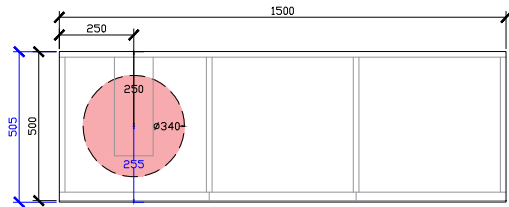

Adorn above counter/ semi inset wall hung vanity with door/s & grande handle

ROCA INSPIRA SOFT SQUARE SEMI-INSET & ROCA INSPIRA ROUND SEMI-INSET 340DIA CORIAN CUTOUT

1500W: CENTRE & DOUBLE BASIN | OFFSET LEFT & RIGHT