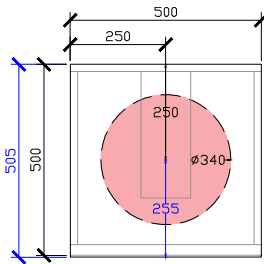

Adorn above counter/ semi inset wall hung vanity with door/s & grande handle

STANDARD SIZES

500mm

600mm

INTERNAL VIEW for all sizes

SIDE VIEW for all sizes

1000mm

1200mm

Adorn above counter/ semi inset wall hung vanity with door/s & grande handle

STANDARD SIZES

1500mm

1800mm

Adorn above counter/ semi inset wall hung vanity with door/s & grande handle

CUSTOM SIZES

501-600mm

601-800mm

INTERNAL VIEW for all sizes

SIDE VIEW for all sizes

801-1100mm

1101-1300mm

Adorn above counter/ semi inset wall hung vanity with door/s & grande handle

CUSTOM SIZES

1301-1600mm

1601-1800mm

1801-2000mm

Adorn above counter/ semi inset wall hung vanity with door/s & grande handle

ROCA INSPIRA SOFT SQUARE SEMI-INSET & ROCA INSPIRA ROUND SEMI-INSET 340DIA CORIAN CUTOUT

500W: CENTRE ONLY

*CORIAN TOP EXTENDS
5MM ON FRONT FOR
BULLNOSE EDGE DETAIL