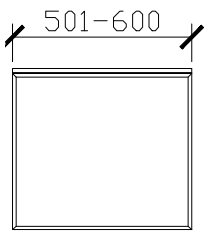

CUSTOM SIZES

	A1GH-VUWH-501-600	A1GH-VUWH-601-800	A1GH-VUWH-801-1100	A1GH-VUWH-1101-1300	A1GH-VUWH-1301-1600	A1GH-VUWH-1601-1800	A1GH-VUWH-1801-2000
Width (mm)	501-600	601-800	801-1100	1101-1300	1301-1600	1601-1800	1801-2000
Depth (mm)	400-500	400-500	400-500	400-500	400-500	400-500	400-500
Height (mm)	450	450	450	450	450	450	450
Number of Doors	1	2	2	2	2	3	3
Basin Options	1	1	1	1	1-2	1-2	1-2

Adorn above counter/ semi inset wall hung vanity with door/s & grande handle

STANDARD SIZES

500mm

600mm

INTERNAL VIEW for all sizes

SIDE VIEW for all sizes

1000mm

1200mm

Adorn above counter/ semi inset wall hung vanity with door/s & grande handle

STANDARD SIZES

1500mm

1800mm

Adorn above counter/ semi inset wall hung vanity with door/s & grande handle

CUSTOM SIZES

501-600mm

601-800mm

INTERNAL VIEW for all sizes

SIDE VIEW for all sizes

801-1100mm

1101-1300mm

Adorn above counter/ semi inset wall hung vanity with door/s & grande handle

CUSTOM SIZES

1301-1600mm

1601-1800mm