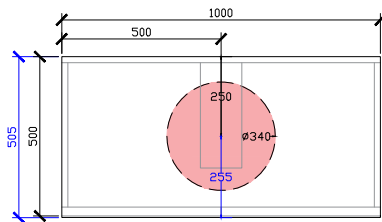

1000W: CENTRE | OFFSET LEFT & RIGHT