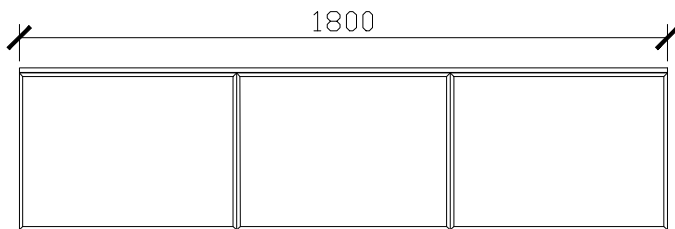

Adorn above counter/ semi inset wall hung vanity with door/s & grande handle

STANDARD SIZES

500mm

600mm

INTERNAL VIEW for all sizes

SIDE VIEW for all sizes

1000mm

1200mm

Adorn above counter/ semi inset wall hung vanity with door/s & grande handle

STANDARD SIZES

1500mm

1800mm

Adorn above counter/ semi inset wall hung vanity with door/s & grande handle

CUSTOM SIZES

501-600mm

601-800mm

INTERNAL VIEW for all sizes

SIDE VIEW for all sizes

801-1100mm

1101-1300mm

Adorn above counter/ semi inset wall hung vanity with door/s & grande handle

CUSTOM SIZES

1301-1600mm

1601-1800mm