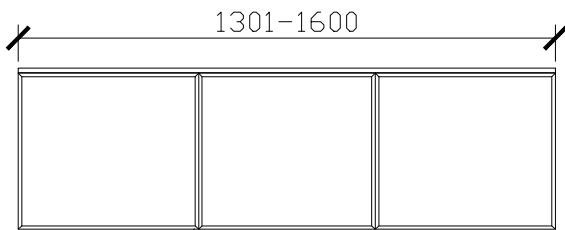

Adorn above counter/ semi inset wall hung vanity with door/s & grande handle

STANDARD SIZES

500mm

600mm

INTERNAL VIEW for all sizes

SIDE VIEW for all sizes

1000mm

1200mm

Adorn above counter/ semi inset wall hung vanity with door/s & grande handle

STANDARD SIZES

1500mm

1800mm

Adorn above counter/ semi inset wall hung vanity with door/s & grande handle

CUSTOM SIZES

501-600mm

601-800mm

INTERNAL VIEW for all sizes

SIDE VIEW for all sizes

801-1100mm

1101-1300mm

Adorn above counter/ semi inset wall hung vanity with door/s & grande handle

CUSTOM SIZES

1301-1600mm

1601-1800mm