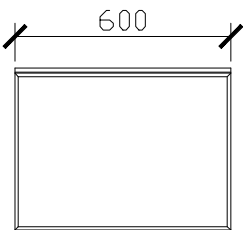

CUSTOM SIZES

	A1GH-VUWH-501-600	A1GH-VUWH-601-800	A1GH-VUWH-801-1100	A1GH-VUWH-1101-1300	A1GH-VUWH-1301-1600	A1GH-VUWH-1601-1800	A1GH-VUWH-1801-2000
Width (mm)	501-600	601-800	801-1100	1101-1300	1301-1600	1601-1800	1801-2000
Depth (mm)	400-500	400-500	400-500	400-500	400-500	400-500	400-500
Height (mm)	450	450	450	450	450	450	450
Number of Doors	1	2	2	2	2	3	3
Basin Options	1	1	1	1	1-2	1-2	1-2

Adorn above counter/ semi inset wall hung vanity with door/s & grande handle

STANDARD SIZES

500mm

600mm

INTERNAL VIEW for all sizes

SIDE VIEW for all sizes

1000mm

1200mm

Adorn above counter/ semi inset wall hung vanity with door/s & grande handle

STANDARD SIZES

1500mm

1800mm

Adorn above counter/ semi inset wall hung vanity with door/s & grande handle

CUSTOM SIZES

501-600mm

601-800mm

INTERNAL VIEW for all sizes

SIDE VIEW for all sizes

801-1100mm

1101-1300mm

Adorn above counter/ semi inset wall hung vanity with door/s & grande handle

CUSTOM SIZES

1301-1600mm

1601-1800mm