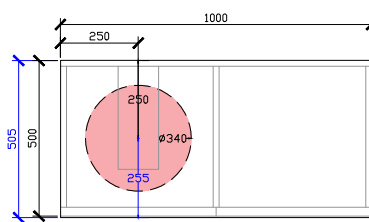

1000W: CENTRE | OFFSET LEFT & RIGHT