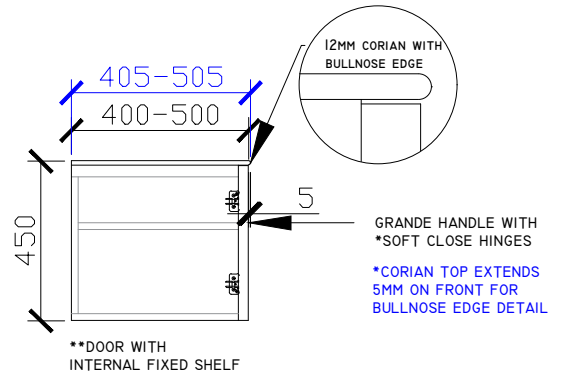

Adorn above counter/ semi inset wall hung vanity with door/s & grande handle

STANDARD SIZES

500mm

600mm

INTERNAL VIEW for all sizes

SIDE VIEW for all sizes

1000mm

1200mm

Adorn above counter/ semi inset wall hung vanity with door/s & grande handle

STANDARD SIZES

1500mm

1800mm

Adorn above counter/ semi inset wall hung vanity with door/s & grande handle

CUSTOM SIZES

501-600mm

601-800mm

INTERNAL VIEW for all sizes

SIDE VIEW for all sizes

801-1100mm

1101-1300mm

Adorn above counter/ semi inset wall hung vanity with door/s & grande handle

CUSTOM SIZES

1301-1600mm

1601-1800mm