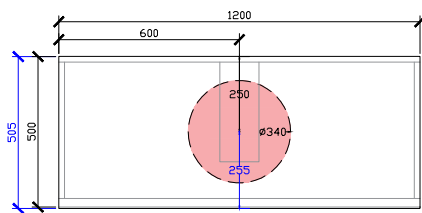

1200W: CENTRE | OFFSET LEFT & RIGHT