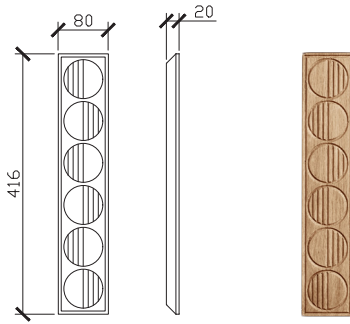

Adorn above counter/ semi inset wall hung vanity with door/s & grande handle

GRANDE HANDLE OPTIONS

Eclipse (Solid American Oak)