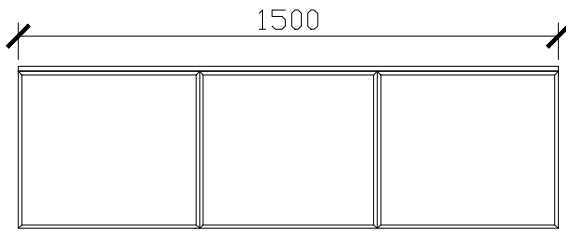

Adorn above counter/ semi inset wall hung vanity with door/s & grande handle

STANDARD SIZES

500mm

600mm

INTERNAL VIEW for all sizes

SIDE VIEW for all sizes

1000mm

1200mm

Adorn above counter/ semi inset wall hung vanity with door/s & grande handle

STANDARD SIZES

1500mm

1800mm

Adorn above counter/ semi inset wall hung vanity with door/s & grande handle

CUSTOM SIZES

501-600mm

601-800mm

INTERNAL VIEW for all sizes

SIDE VIEW for all sizes

801-1100mm

1101-1300mm

Adorn above counter/ semi inset wall hung vanity with door/s & grande handle

CUSTOM SIZES

1301-1600mm

1601-1800mm