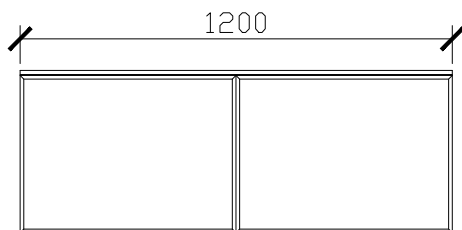

Adorn above counter/ semi inset wall hung vanity with door/s & grande handle

STANDARD SIZES

500mm

600mm

INTERNAL VIEW for all sizes

SIDE VIEW for all sizes

1000mm

1200mm

Adorn above counter/ semi inset wall hung vanity with door/s & grande handle

STANDARD SIZES

1500mm

1800mm

Adorn above counter/ semi inset wall hung vanity with door/s & grande handle

CUSTOM SIZES

501-600mm

601-800mm

INTERNAL VIEW for all sizes

SIDE VIEW for all sizes

801-1100mm

1101-1300mm

Adorn above counter/ semi inset wall hung vanity with door/s & grande handle

CUSTOM SIZES

1301-1600mm

1601-1800mm