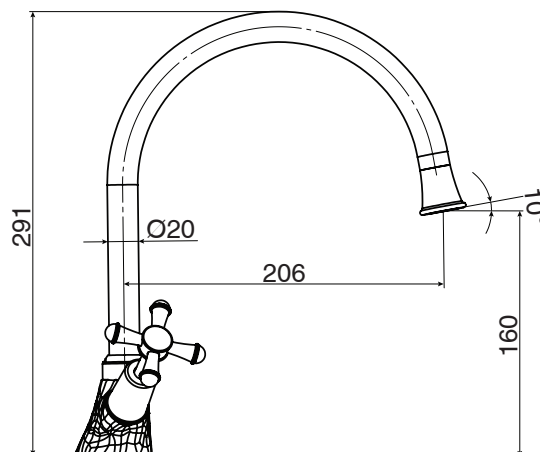

Posh

Posh Canterbury Sink Twinner (4*)

SPECIFICATIONS

Recommended Use	Domestic, hotel and commercial
Colour	Chrome
Colour Availability	Chrome, Brass Gold
Material	Brass - DR
Recommended Pressure Range	150 - 500 kPa
Max Continuous Working Pressure	500 kPa
Max Continuous Working Temperature	80 deg C
Suitable for Storage Tank Hot Water	Yes
Suitable for Continuous Flow Hot Water	Yes
Suitable for Gravity Feed Hot Water	No

WARRANTY

Warranty - Domestic Use	10 Years
Spare Parts & Labour	12 Months

Please refer to Warranty Page for full Terms and Conditions

Dimensions are nominal measurements only.

CLEANING RECOMMENDATIONS:

We recommend the use of soapy water or approved cleaners. This product should not be cleaned with abrasive materials. Damage caused by any improper treatment is not covered by the product warranty. Refer to Warranty Conditions

Disclaimer: Products in this specification manual must by regulation be installed by licensed and registered trade people. The manufacturer/distributor reserves the right to vary specifications or delete models from their range without prior notification. Dimensions are nominal measurements only. Dimensions and set-outs listed are correct at time of publication however the manufacturer/distributor takes no responsibility for printing errors.

Published 01/05/2018

To see the complete Posh range go to www.reece.com.au/bathrooms