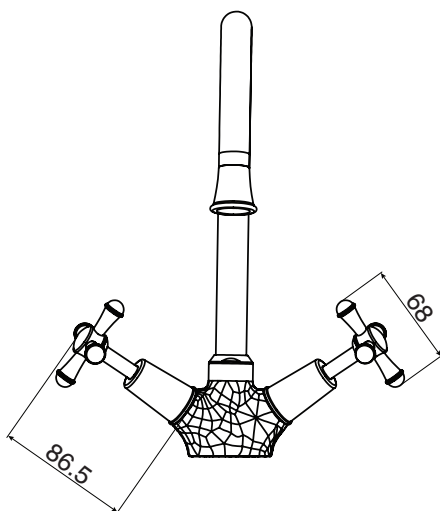

Posh

Posh Canterbury Sink Twinner (4*)

SPECIFICATIONS

Recommended Use	Domestic, hotel and commercial
Colour	Chrome
Colour Availability	Chrome, Brass Gold
Material	Brass - DR
Recommended Pressure Range	150 - 500 kPa
Max Continuous Working Pressure	500 kPa
Max Continuous Working Temperature	80 deg C
Suitable for Storage Tank Hot Water	Yes
Suitable for Continuous Flow Hot Water	Yes
Suitable for Gravity Feed Hot Water	No

WARRANTY

Warranty - Domestic Use	10 Years
Spare Parts & Labour	12 Months

Please refer to Warranty Page for full Terms and Conditions

Dimensions are nominal measurements only.

CLEANING RECOMMENDATIONS:

We recommend the use of soapy water or approved cleaners. This product should not be cleaned with abrasive materials. Damage caused by any improper treatment is not covered by the product warranty. Refer to Warranty Conditions

Disclaimer: Products in this specification manual must by regulation be installed by licensed and registered trade people. The manufacturer/distributor reserves the right to vary specifications or delete models from their range without prior notification. Dimensions are nominal measurements only. Dimensions and set-outs listed are correct at time of publication however the manufacturer/distributor takes no responsibility for printing errors.

Published 01/05/2018

To see the complete Posh range go to www.reece.com.au/bathrooms