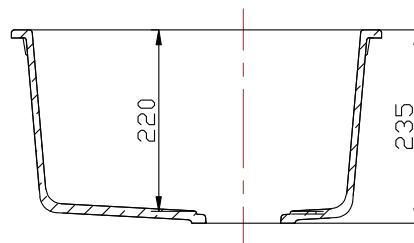

Dimensions are nominal measurements only.

CLEANING RECOMMENDATIONS:

We recommend the use of soapy water or approved cleaners. This product should not be cleaned with abrasive materials. Damage caused by any improper treatment is not covered by the product warranty. Refer to Warranty Conditions.

Disclaimer: Products in this specification manual must by regulation be installed by licensed and registered trade people. The manufacturer/distributor reserves the right to vary specifications or delete models from their range without prior notification. Dimensions are nominal measurements only. Dimensions and set-outs listed are correct at time of publication however the manufacturer/distributor takes no responsibility for printing errors.

Published 04/07/2022

To see the complete Memo range go to www.reece.com.au