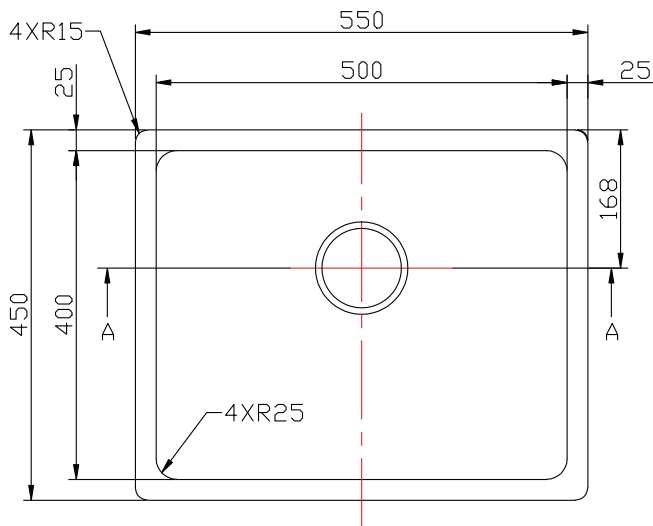

Dimensions are nominal measurements only.

CLEANING RECOMMENDATIONS:

We recommend the use of soapy water or approved cleaners. This product should not be cleaned with abrasive materials. Damage caused by any improper treatment is not covered by the product warranty. Refer to Warranty Conditions.

Disclaimer: Products in this specification manual must by regulation be installed by licensed and registered trade people. The manufacturer/distributor reserves the right to vary specifications or delete models from their range without prior notification. Dimensions are nominal measurements only. Dimensions and set-outs listed are correct at time of publication however the manufacturer/distributor takes no responsibility for printing errors.

Published 04/07/2022

To see the complete Memo range go to www.reece.com.au