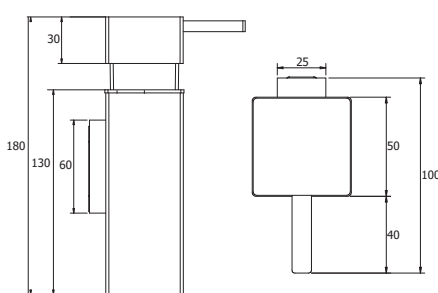

Wall mount glass soap dispenser

Soap rack

Soap rack extended

Soap rack with glass shelf

Glass shelf

Towel ring

Vanity towel holder

Dimensions are nominal measurements only.