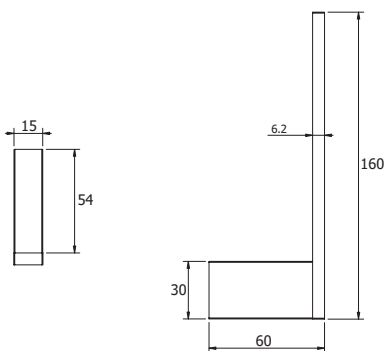

Wall mount glass soap dispenser

Soap rack

Soap rack extended

Soap rack with glass shelf

Glass shelf

Towel ring

Vanity towel holder

Dimensions are nominal measurements only.

Plumbers, please ensure a copy of the installation instructions is left with the end user for future reference

MILLI

EDGE ACCESSORIES

Toilet roll holder

Spare toilet roll holder

Double toilet roll holder

Single towel rail

Double towel rail

Wall mount glass toilet brush set

Wall mount toilet brush set

Freestanding double towel holder

Freestanding toilet roll holder/toilet brush set

Towel rack

Dimensions are nominal measurements only.