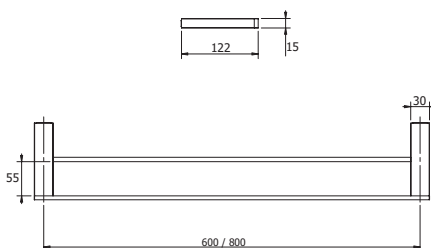

Double towel rail