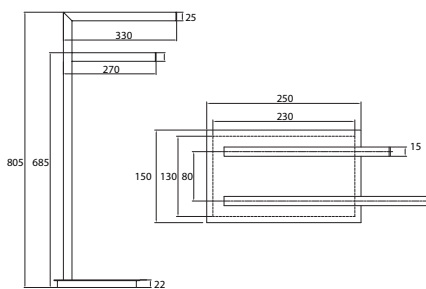

Plumbers, please ensure a copy of the installation instructions is left with the end user for future reference

MILLI

EDGE ACCESSORIES

Toilet roll holder

Spare toilet roll holder

Double toilet roll holder

Single towel rail

Double towel rail

Wall mount glass toilet brush set

Wall mount toilet brush set

Freestanding double towel holder

Freestanding toilet roll holder/toilet brush set

Towel rack

Dimensions are nominal measurements only.