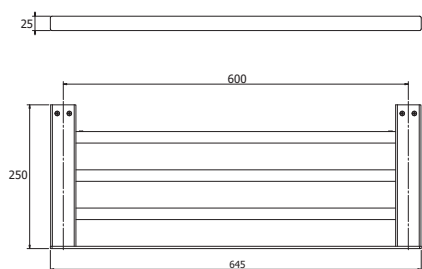

Double towel rail

Wall mount glass toilet brush set

Wall mount toilet brush set

Freestanding double towel holder

Freestanding toilet roll holder/toilet brush set

Towel rack

Dimensions are nominal measurements only.