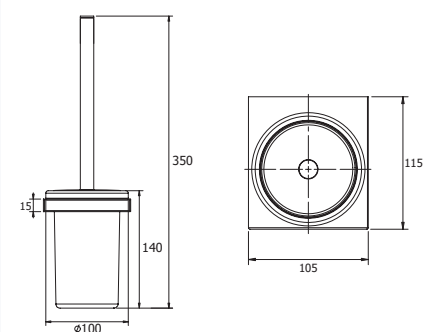

Wall mount glass soap dispenser

Soap rack

Soap rack extended

Soap rack with glass shelf

Glass shelf

Towel ring

Vanity towel holder

Dimensions are nominal measurements only.

Plumbers, please ensure a copy of the installation instructions is left with the end user for future reference

MILLI

EDGE ACCESSORIES

Toilet roll holder

Spare toilet roll holder

Double toilet roll holder

Single towel rail

Double towel rail

Wall mount glass toilet brush set

Wall mount toilet brush set

Freestanding double towel holder

Freestanding toilet roll holder/toilet brush set

Towel rack

Dimensions are nominal measurements only.