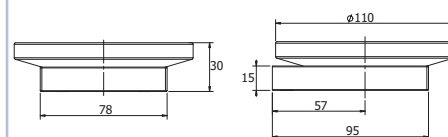

Wall mount soap dish