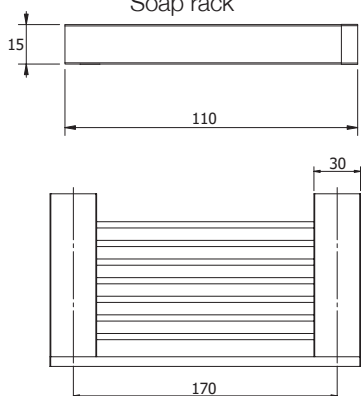

Wall mount glass soap dispenser

Soap rack

Soap rack extended

Soap rack with glass shelf

Glass shelf

Towel ring

Vanity towel holder

Dimensions are nominal measurements only.