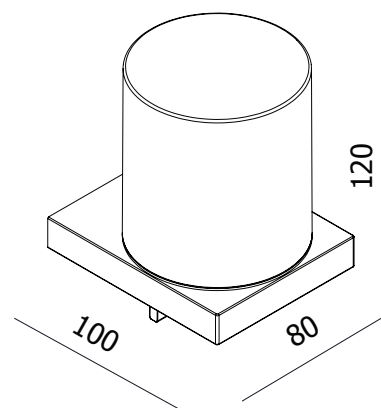

Wall mount glass soap dispenser

Soap rack

Soap rack extended

Soap rack with glass shelf

Glass shelf

Towel ring

Vanity towel holder

Dimensions are nominal measurements only.