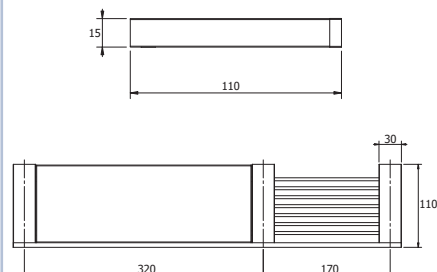

Wall mount glass soap dispenser

Soap rack

Soap rack extended

Soap rack with glass shelf

Glass shelf

Towel ring

Vanity towel holder

Dimensions are nominal measurements only.