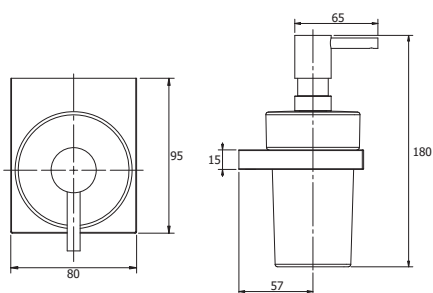

Wall mount soap dispenser GI/Cp