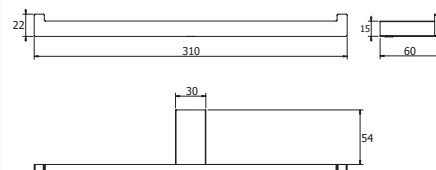

Plumbers, please ensure a copy of the installation instructions is left with the end user for future reference

MILLI

EDGE ACCESSORIES

Toilet roll holder

Spare toilet roll holder

Double toilet roll holder

Single towel rail

Double towel rail

Wall mount glass toilet brush set

Wall mount toilet brush set

Freestanding double towel holder

Freestanding toilet roll holder/toilet brush set

Towel rack

Dimensions are nominal measurements only.