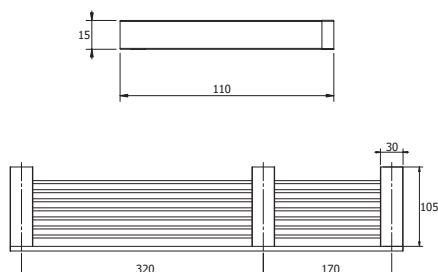

Wall mount glass soap dispenser

Soap rack

Soap rack extended

Soap rack with glass shelf

Glass shelf

Towel ring

Vanity towel holder

Dimensions are nominal measurements only.