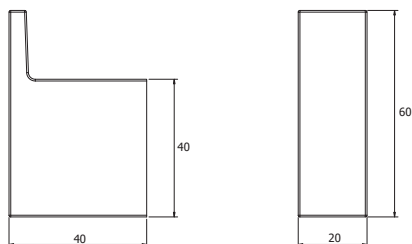

MILLI

EDGE ACCESSORIES

Robe Hook