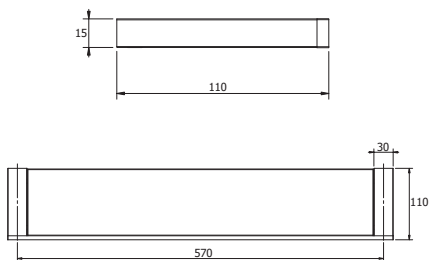

Wall mount glass soap dispenser

Soap rack

Soap rack extended

Soap rack with glass shelf

Glass shelf

Towel ring

Vanity towel holder

Dimensions are nominal measurements only.