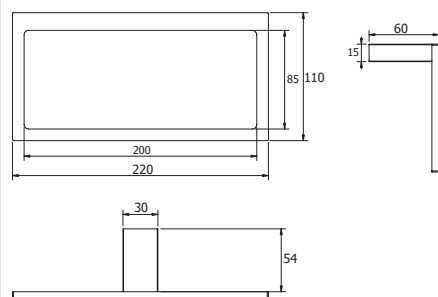

Wall mount glass soap dispenser

Soap rack

Soap rack extended

Soap rack with glass shelf

Glass shelf

Towel ring

Vanity towel holder

Dimensions are nominal measurements only.