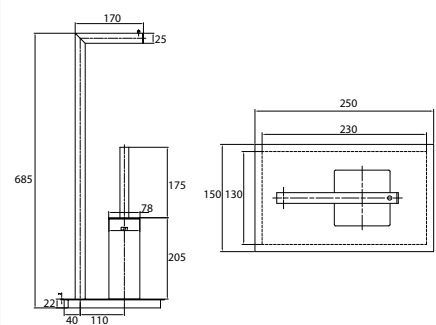

Double towel rail

Wall mount glass toilet brush set

Wall mount toilet brush set

Freestanding double towel holder

Freestanding toilet roll holder/toilet brush set

Towel rack

Dimensions are nominal measurements only.