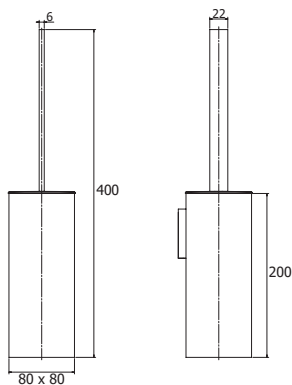

Wall mount glass soap dispenser

Soap rack

Soap rack extended

Soap rack with glass shelf

Glass shelf

Towel ring

Vanity towel holder

Dimensions are nominal measurements only.

Plumbers, please ensure a copy of the installation instructions is left with the end user for future reference

MILLI

EDGE ACCESSORIES

Toilet roll holder

Spare toilet roll holder

Double toilet roll holder

Single towel rail

Double towel rail

Wall mount glass toilet brush set

Wall mount toilet brush set

Freestanding double towel holder

Freestanding toilet roll holder/toilet brush set

Towel rack

Dimensions are nominal measurements only.