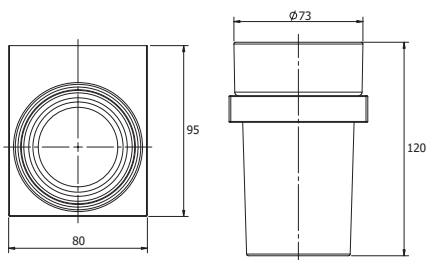

Wall mount tumbler