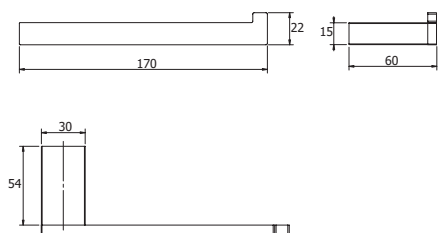

MILLI

EDGE ACCESSORIES

Toilet roll holder