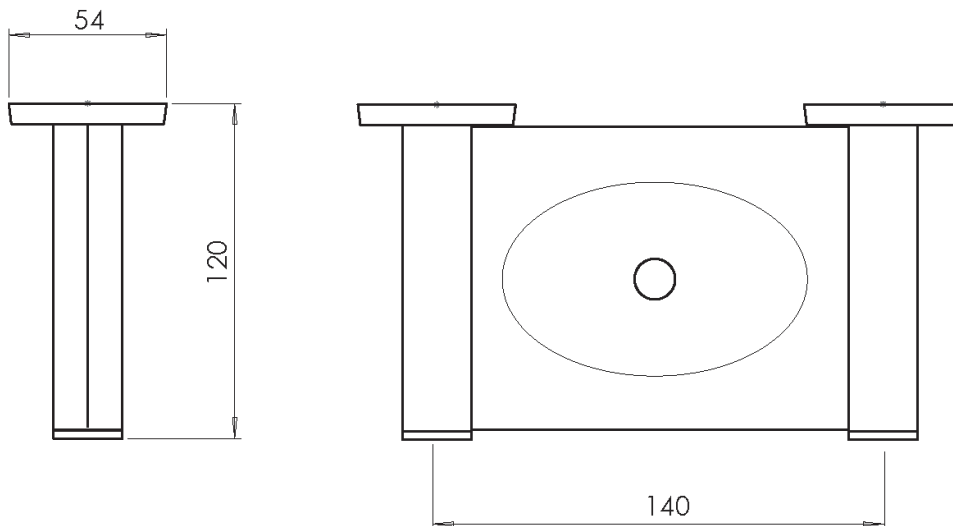

Phoenix Gen X Soap Dish Chrome

274284

SPECIFICATIONS

Recommended Use	Domestic;Hotel;Commercial
Colour Finish	Polished Chrome
Primary Material	Brass

WARRANTY

Replacement Only - Domestic Use (Years)	7
Parts Replacement Only (Years)	1

Please refer to Warranty Page for full Terms and Conditions

Dimensions are nominal measurements only.

CLEANING RECOMMENDATIONS:

We recommend the use of soapy water or approved cleaners. This product should not be cleaned with abrasive materials. Damage caused by any improper treatment is not covered by the product warranty. Refer to Warranty Conditions

Disclaimer: Products in this specification manual must by regulation be installed by licensed and registered trade people. The manufacturer/distributor reserves the right to vary specifications or delete models from their range without prior notification. Dimensions are nominal measurements only. Dimensions and set-outs listed are correct at time of publication however the manufacturer/distributor takes no responsibility for printing errors.

Published 12/03/2025

To see the complete Phoenix range go to www.reece.com.au