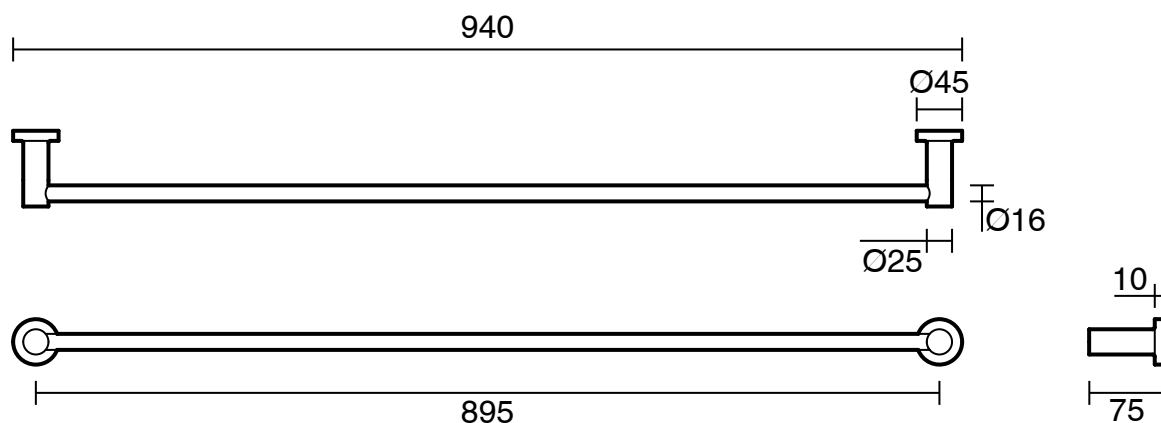

SUSSEX

Sussex Scala Single Towel Rail 900mm LUX PVD Brushed Smoked Gunmetal

2267079

SPECIFICATIONS	
Recommended Use	Residential;Commercial
Colour Finish	Brushed Smoke Gunmetal
Primary Material	Brass
WARRANTY	
Residential Use (Years)	40
Commercial Use (Years)	10
<i>Please refer to Sussex Warranty page for full Terms and Conditions</i>	