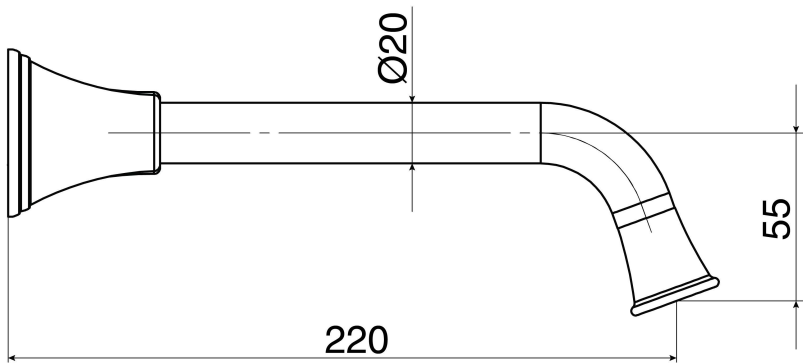

Posh

Posh Canterbury Bath Outlet 220mm

SPECIFICATIONS

Recommended Use	Domestic, Hotel and Commercial
Colour	Chrome
Colour Availability	Chrome, Brass Gold
Material	Brass - DR
Recommended Pressure Range	150 - 500 kPa
Max Continuous Working Pressure	500 kPa
Max Continuous Working Temperature	80 deg C
Suitable for Storage Tank Hot Water	Yes
Suitable for Continuous Flow Hot Water	Yes
Suitable for Gravity Feed Hot Water	No

WARRANTY

Warranty - Domestic Use	10 Years
Spare Parts & Labour	12 Months

Please refer to Warranty Page for full Terms and Conditions

Dimensions are nominal measurements only.

CLEANING RECOMMENDATIONS:

We recommend the use of soapy water or approved cleaners. This product should not be cleaned with abrasive materials. Damage caused by any improper treatment is not covered by the product warranty. Refer to Warranty Conditions

Disclaimer: Products in this specification manual must by regulation be installed by licensed and registered trade people. The manufacturer/distributor reserves the right to vary specifications or delete models from their range without prior notification. Dimensions are nominal measurements only. Dimensions and set-outs listed are correct at time of publication however the manufacturer/distributor takes no responsibility for printing errors.

Published 08/06/2022

To see the complete Posh range go to
www.reece.com.au/bathrooms