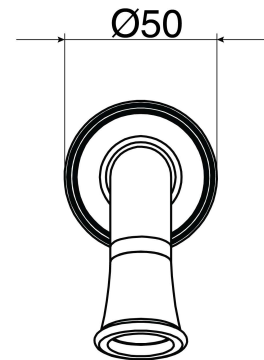

Posh

Posh Canterbury Bath Outlet 220mm

SPECIFICATIONS

Recommended Use	Domestic, Hotel and Commercial
Colour	Chrome
Colour Availability	Chrome, Brass Gold
Material	Brass - DR
Recommended Pressure Range	150 - 500 kPa
Max Continuous Working Pressure	500 kPa
Max Continuous Working Temperature	80 deg C
Suitable for Storage Tank Hot Water	Yes
Suitable for Continuous Flow Hot Water	Yes
Suitable for Gravity Feed Hot Water	No

WARRANTY

Warranty - Domestic Use	10 Years
Spare Parts & Labour	12 Months

Please refer to Warranty Page for full Terms and Conditions

Dimensions are nominal measurements only.

CLEANING RECOMMENDATIONS:

We recommend the use of soapy water or approved cleaners. This product should not be cleaned with abrasive materials. Damage caused by any improper treatment is not covered by the product warranty. Refer to Warranty Conditions

Disclaimer: Products in this specification manual must by regulation be installed by licensed and registered trade people. The manufacturer/distributor reserves the right to vary specifications or delete models from their range without prior notification. Dimensions are nominal measurements only. Dimensions and set-outs listed are correct at time of publication however the manufacturer/distributor takes no responsibility for printing errors.

Published 08/06/2022

To see the complete Posh range go to
www.reece.com.au/bathrooms