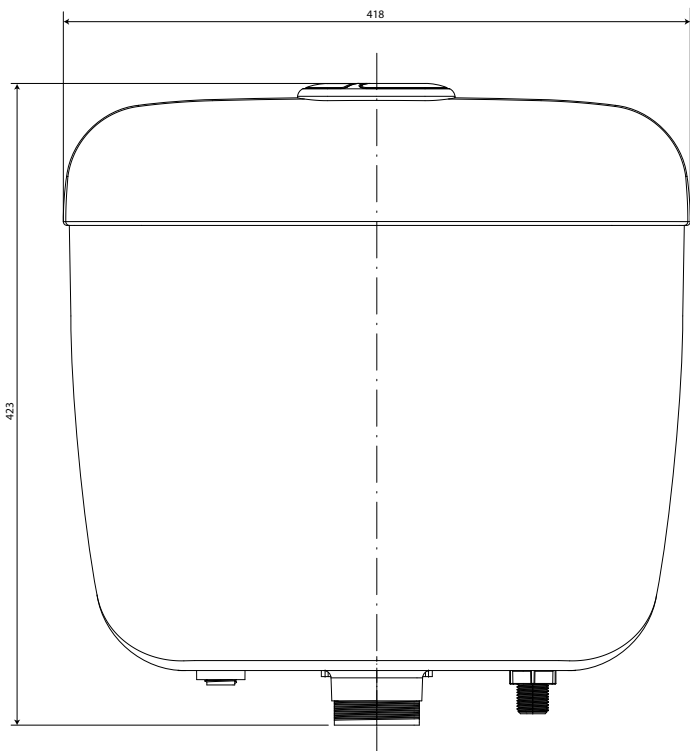

BASE Mid/Low Level Cistern Only 4.5/3L White (4*)

SPECIFICATIONS

Recommended Use	Domestic, Hotel & Commercial
Material	Plastic
Colour	White
Water Inlet	Bottom Inlet
Cistern Type	Mid/Low Level
Pan Options	Available to suite Base S & P trap pan

WARRANTY

Warranty - Domestic Use	10 Years
Spare Parts & Labour	12 Months

Please refer to Warranty Page for full Terms and Conditions

CLEANING RECOMMENDATIONS

We recommend the use of soapy water or approved cleaners. This product should not be cleaned with abrasive materials. Damage caused by any improper treatment is not covered by the product warranty - refer to Warranty Page for full Terms and Conditions

Dimensions are nominal measurements only.

Disclaimer: Products in this specification manual must by regulation be installed by licensed and registered trade people. The manufacturer/distributor reserves the right to vary specifications or delete models from their range without prior notification. Dimensions are nominal measurements only. Dimensions and set-outs listed are correct at time of publication however the manufacturer/distributor takes no responsibility for printing errors.

Published 31/10/2018