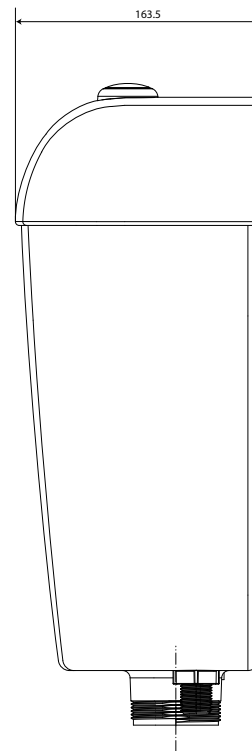

BASE Mid/Low Level Cistern Only 4.5/3L White (4*)

SPECIFICATIONS

Recommended Use	Domestic, Hotel & Commercial
Material	Plastic
Colour	White
Water Inlet	Bottom Inlet
Cistern Type	Mid/Low Level
Pan Options	Available to suite Base S & P trap pan

WARRANTY

Warranty - Domestic Use	10 Years
Spare Parts & Labour	12 Months

Please refer to Warranty Page for full Terms and Conditions

CLEANING RECOMMENDATIONS

We recommend the use of soapy water or approved cleaners. This product should not be cleaned with abrasive materials. Damage caused by any improper treatment is not covered by the product warranty - refer to Warranty Page for full Terms and Conditions

Dimensions are nominal measurements only.

Disclaimer: Products in this specification manual must by regulation be installed by licensed and registered trade people. The manufacturer/distributor reserves the right to vary specifications or delete models from their range without prior notification. Dimensions are nominal measurements only. Dimensions and set-outs listed are correct at time of publication however the manufacturer/distributor takes no responsibility for printing errors.

Published 31/10/2018