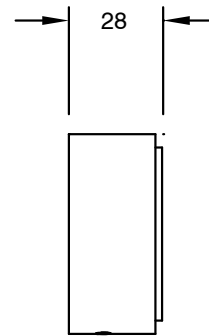

SUSSEX

Sussex Pure Wall Top Assembly Taps with Cirque Textured Handles PVD Brushed Nickel

9511483

SPECIFICATIONS

Recommended Use	Residential;Commercial
Colour Finish	Brushed Nickel
Primary Material	DR Brass
Recommended Pressure Range	150 - 500 kPa as per AS3500
Max Continuous Working Temperature (deg C)	65
Min Continuous Working Temperature (deg C)	1

WARRANTY

Residential Use (Years)	40
Commercial Use (Years)	10

Please refer to Sussex Warranty page for full Terms and Conditions

Dimensions are nominal measurements only.

CLEANING RECOMMENDATIONS:

We recommend the use of soapy water or approved cleaners. This product should not be cleaned with abrasive materials. Damage caused by any improper treatment is not covered by the product warranty. Refer to Warranty Conditions

Disclaimer: Products in this specification manual must by regulation be installed by licensed and registered trade people. The manufacturer/distributor reserves the right to vary specifications or delete models from their range without prior notification. Dimensions are nominal measurements only. Dimensions and set-outs listed are correct at time of publication however the manufacturer/distributor takes no responsibility for printing errors.

Published 30/03/2026

To see the complete Sussex range go to www.reece.com.au