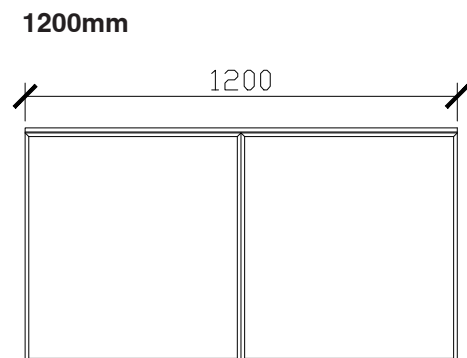

### STANDARD SIZES

**INTERNAL VIEW** for all sizes

**SIDE VIEW** for all sizes

### STANDARD SIZES

1500mm

1800mm

### CUSTOM SIZES

501-600mm

601-800mm

INTERNAL VIEW for all sizes

SIDE VIEW for all sizes

801-1100mm

1101-1300mm

### CUSTOM SIZES

1301-1600mm

1601-1800mm

1801-2000mm