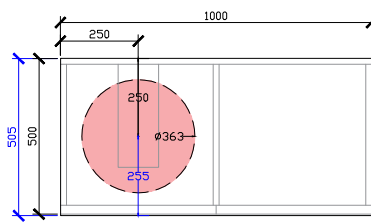

1000W: CENTRE | OFFSET LEFT & RIGHT