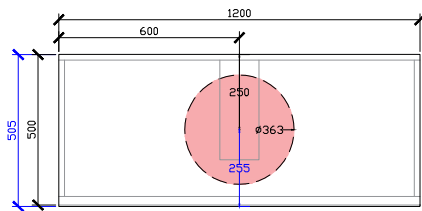

1200W: CENTRE | OFFSET LEFT & RIGHT