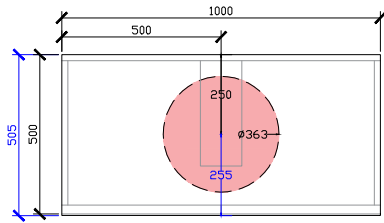

1000W: CENTRE | OFFSET LEFT & RIGHT