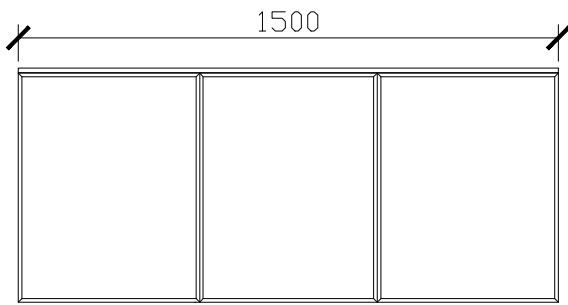

### STANDARD SIZES

**INTERNAL VIEW** for all sizes

**SIDE VIEW** for all sizes

### STANDARD SIZES

1500mm

1800mm

### CUSTOM SIZES

501-600mm

601-800mm

INTERNAL VIEW for all sizes

SIDE VIEW for all sizes

801-1100mm

1101-1300mm