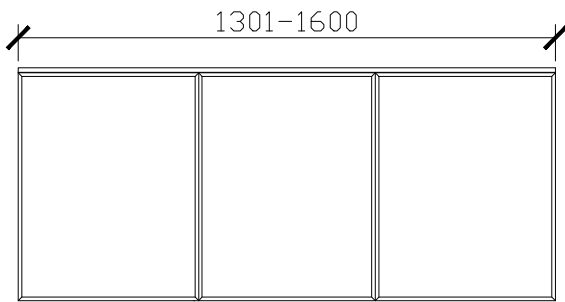

### STANDARD SIZES

1500mm

1800mm

### CUSTOM SIZES

501-600mm

601-800mm

INTERNAL VIEW for all sizes

SIDE VIEW for all sizes

801-1100mm

1101-1300mm

### CUSTOM SIZES

1301-1600mm

1601-1800mm

1801-2000mm