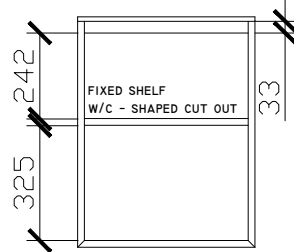

### STANDARD SIZES

1500mm

1800mm

### CUSTOM SIZES

501-600mm

601-800mm

INTERNAL VIEW for all sizes

SIDE VIEW for all sizes

801-1100mm

1101-1300mm