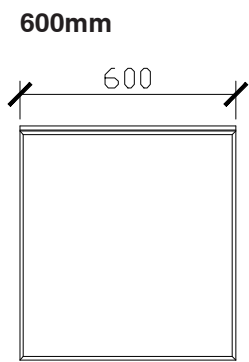

### STANDARD SIZES

**INTERNAL VIEW** for all sizes

**SIDE VIEW** for all sizes

### STANDARD SIZES

1500mm

1800mm

### CUSTOM SIZES

501-600mm

601-800mm

INTERNAL VIEW for all sizes

SIDE VIEW for all sizes

801-1100mm

1101-1300mm

### CUSTOM SIZES

1301-1600mm

1601-1800mm

1801-2000mm