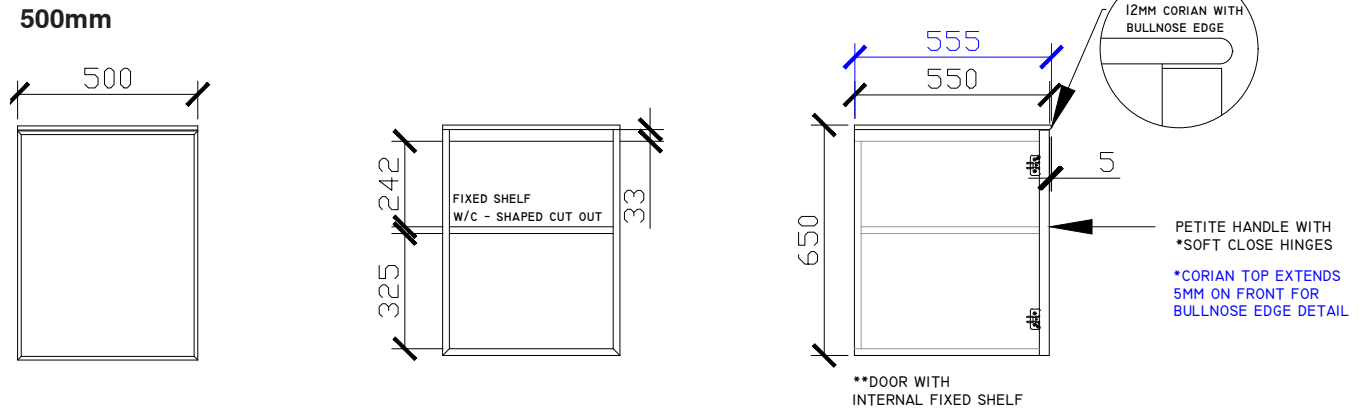

### STANDARD SIZES

**INTERNAL VIEW** for all sizes

**SIDE VIEW** for all sizes

### STANDARD SIZES

1500mm

1800mm

### CUSTOM SIZES

501-600mm

601-800mm

INTERNAL VIEW for all sizes

SIDE VIEW for all sizes

801-1100mm

1101-1300mm