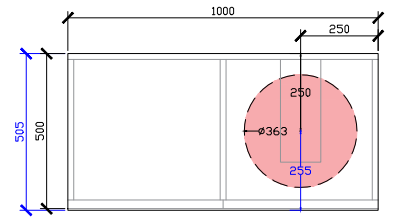

1000W: CENTRE | OFFSET LEFT & RIGHT