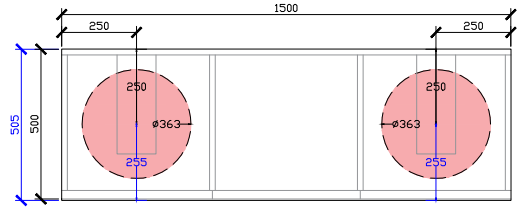

Adorn under counter wall hung vanity with door/s & petite handle

**KADO LUX UNDER COUNTER 415DIA
363DIA CORIAN CUTOUT**

1500W: CENTRE & DOUBLE BASIN | OFFSET LEFT & RIGHT