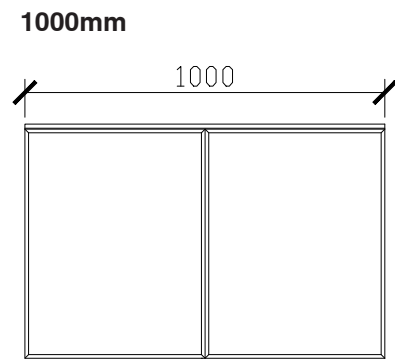

### STANDARD SIZES

**INTERNAL VIEW** for all sizes

**SIDE VIEW** for all sizes

### STANDARD SIZES

1500mm

1800mm

### CUSTOM SIZES

501-600mm

601-800mm

INTERNAL VIEW for all sizes

SIDE VIEW for all sizes

801-1100mm

1101-1300mm

### CUSTOM SIZES

1301-1600mm

1601-1800mm

1801-2000mm