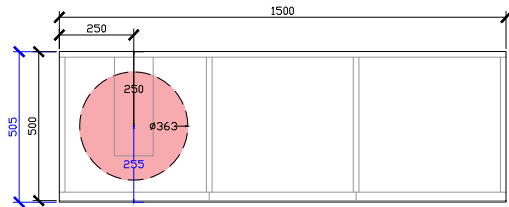

Adorn under counter wall hung vanity with door/s & petite handle

**KADO LUX UNDER COUNTER 415DIA
363DIA CORIAN CUTOUT**

1500W: CENTRE & DOUBLE BASIN | OFFSET LEFT & RIGHT