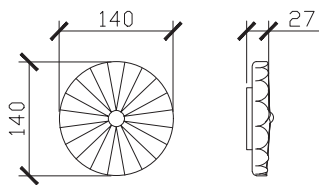

Adorn under counter wall hung vanity with door/s & petite handle

PETITE HANDLE OPTIONS

Tulip (Handle inlay available in American Oak, Corian or Marble)

Marigold

Rosette (Handle inlay available in American Oak, Corian or Marble)