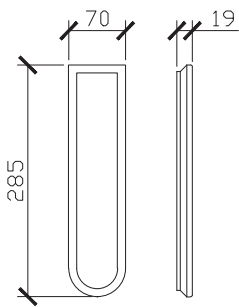

Adorn under counter wall hung vanity with door/s & petite handle

PETITE HANDLE OPTIONS

Tulip (Handle inlay available in American Oak, Corian or Marble)