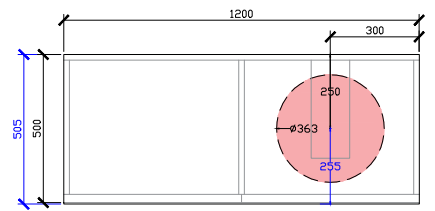

1200W: CENTRE | OFFSET LEFT & RIGHT