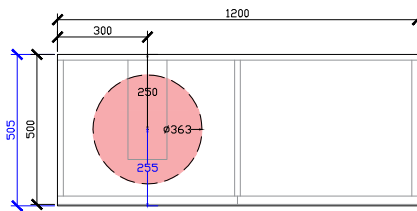

1200W: CENTRE | OFFSET LEFT & RIGHT