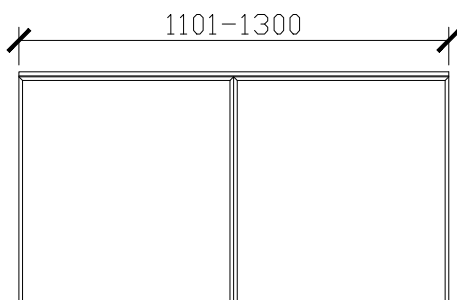

### STANDARD SIZES

1500mm

1800mm

### CUSTOM SIZES

501-600mm

601-800mm

INTERNAL VIEW for all sizes

SIDE VIEW for all sizes

801-1100mm

1101-1300mm

### CUSTOM SIZES

1301-1600mm

1601-1800mm

1801-2000mm