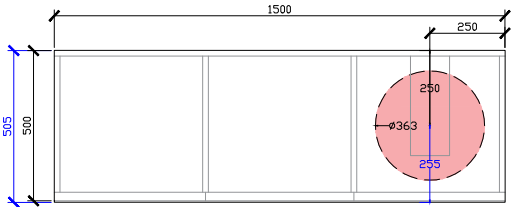

Adorn under counter wall hung vanity with door/s & petite handle

**KADO LUX UNDER COUNTER 415DIA
363DIA CORIAN CUTOUT**

1500W: CENTRE & DOUBLE BASIN | OFFSET LEFT & RIGHT