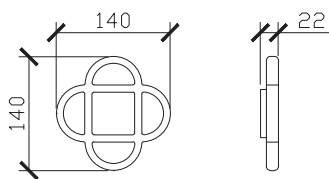

Rosette (Handle inlay available in American Oak, Corian or Marble)