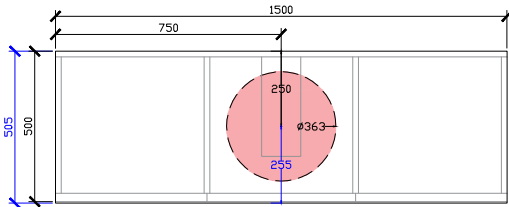

Adorn under counter wall hung vanity with door/s & petite handle

**KADO LUX UNDER COUNTER 415DIA
363DIA CORIAN CUTOUT**

1500W: CENTRE & DOUBLE BASIN | OFFSET LEFT & RIGHT