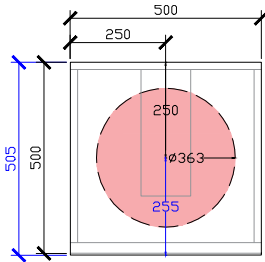

Adorn under counter wall hung vanity with door/s & petite handle

**KADO LUX UNDER COUNTER 415DIA
363DIA CORIAN CUTOUT**

500W: CENTRE ONLY