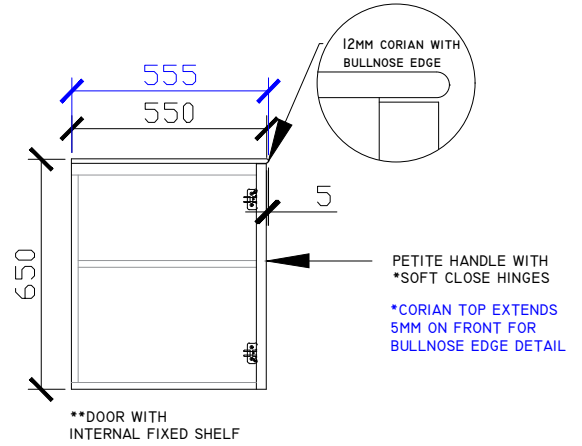

### STANDARD SIZES

**INTERNAL VIEW** for all sizes

**SIDE VIEW** for all sizes

### STANDARD SIZES

1500mm

1800mm

### CUSTOM SIZES

501-600mm

601-800mm

INTERNAL VIEW for all sizes

SIDE VIEW for all sizes

801-1100mm

1101-1300mm