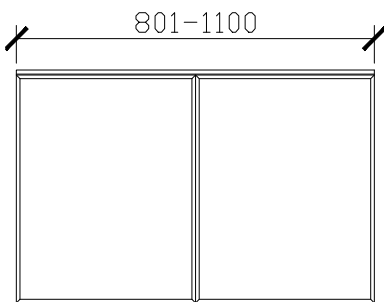

### STANDARD SIZES

1500mm

1800mm

### CUSTOM SIZES

501-600mm

601-800mm

INTERNAL VIEW for all sizes

SIDE VIEW for all sizes

801-1100mm

1101-1300mm

### CUSTOM SIZES

1301-1600mm

1601-1800mm

1801-2000mm