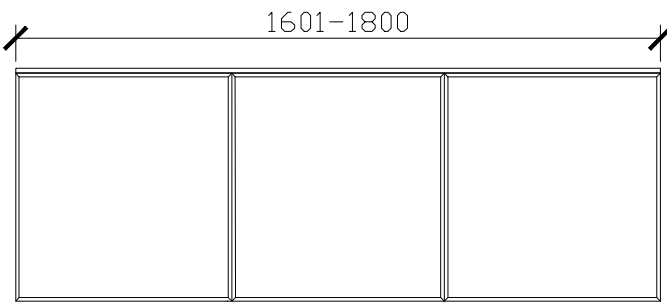

1601-1800mm