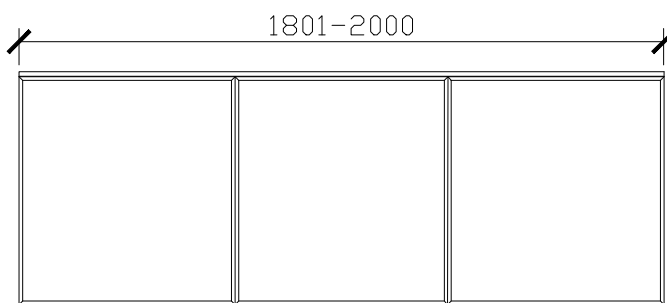

### CUSTOM SIZES

501-600mm

601-800mm

INTERNAL VIEW for all sizes

SIDE VIEW for all sizes

801-1100mm

1101-1300mm

### CUSTOM SIZES

1301-1600mm

1601-1800mm

1801-2000mm