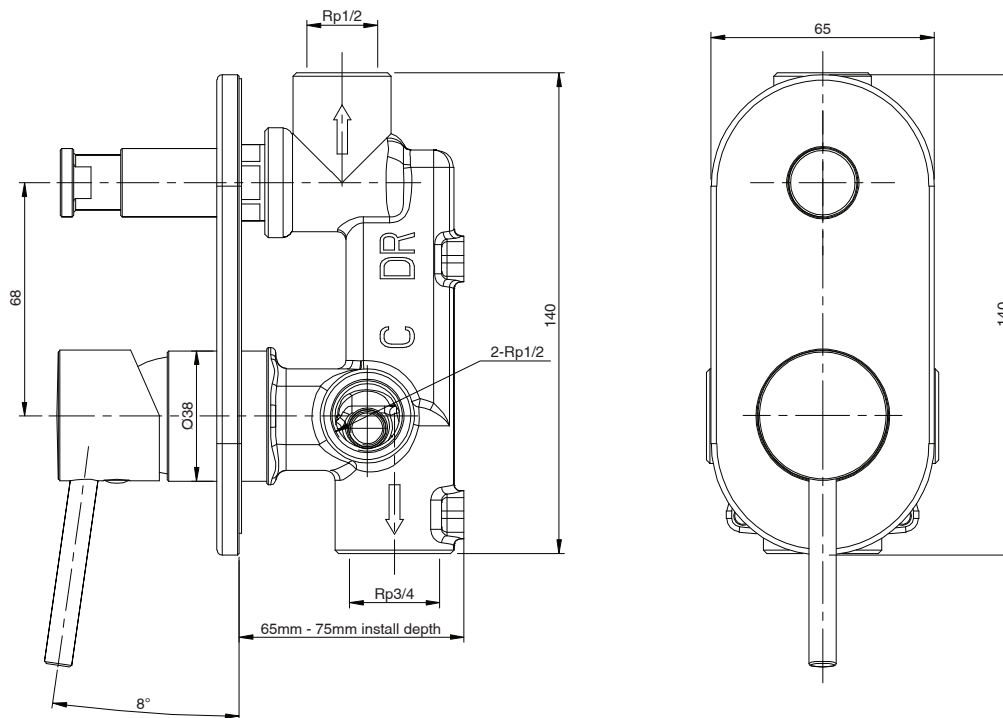

Dimensions are nominal measurements only.

CLEANING RECOMMENDATIONS:

We recommend the use of soapy water or approved cleaners. This product should not be cleaned with abrasive materials. Damage caused by any improper treatment is not covered by the product warranty. Refer to Warranty Conditions

Disclaimer: Products in this specification manual must by regulation be installed by licensed and registered trade people. The manufacturer/distributor reserves the right to vary specifications or delete models from their range without prior notification. Dimensions are nominal measurements only. Dimensions and set-outs listed are correct at time of publication however the manufacturer/distributor takes no responsibility for printing errors.

Published 28/03/2024

To see the complete Mizu range go to www.reece.com.au